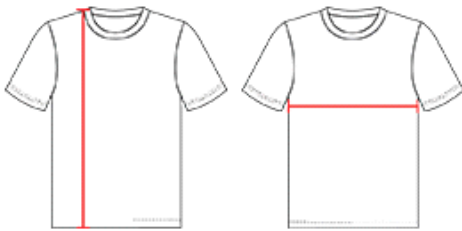

#754 **MEN'S** ADULT PRO FLEX CUT BELT LENGTH FOOTBALL JERSEY

- 100% Extreme Mesh Cationic Colorfast Polyester (Top Front And Back Body)
- 85% Polyester/15%Elastane 4-Way Stretch Mesh (Bottom Front And Back Body)
- 100% Extreme Dazzle Cationic Colorfast Polyester (Yoke And Sleeves)
- 88% Polyester/12% Elastane (Cuffs And Collar)
- Belt Length Pro-Flex Cut
- Tailored Jersey That Contours To The Shoulder And Arms For Improved Range Of Motion and No-Grab Fit

COLORS

SPECIFICATIONS

Color	S	M	L	XL	2XL	3XL
Piece Weight measured in pounds	0.51	0.51	0.51	0.51	0.51	0.51
Case Count # of units per case	60	60	60	60	55	55

HOW TO MEASURE

These product specifications reference a product's measurements. For sizing information and guidance, please reference our sizing charts.

BODY LENGTH

Measured on the front from the shoulder/neck intersection to the bottom of the garment.

CHEST WIDTH

Measured across the chest, 1" below the armhole seam.