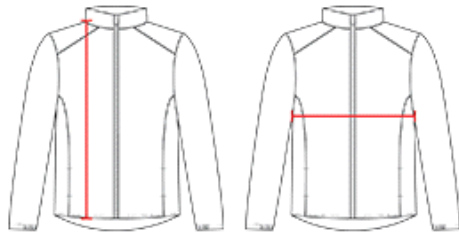

HOW TO MEASURE

These product specifications reference a product's measurements. For sizing information and guidance, please reference our sizing charts.

BODY LENGTH

Measured on the front from the shoulder/neck intersection to the bottom of the garment.

CHEST WIDTH

Measured across the chest, 1" below the armhole seam.