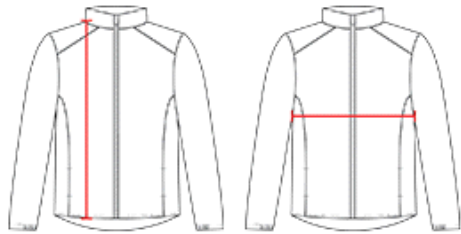

#772400 MEN'S OUTER-CORE PANT

- 100% Polyester fabric
- Covered elastic waistband & drawcord
- Two deep side pockets
- Tapered fit in lower legs
- 9" zippers on each outer leg

COLORS

SPECIFICATIONS

Color	XS	S	M	L	XL	2XL	3XL	4XL
Piece Weight measured in pounds	0.00	0.00	0.00	0.00	0.00	0.00	0.00	0.00
Case Count # of units per case	1	1	1	1	1	1	1	1

HOW TO MEASURE

These product specifications reference a product's measurements. For sizing information and guidance, please reference our sizing charts.

BODY LENGTH

Measured on the front from the shoulder/neck intersection to the bottom of the garment.

CHEST WIDTH

Measured across the chest, 1" below the armhole seam.