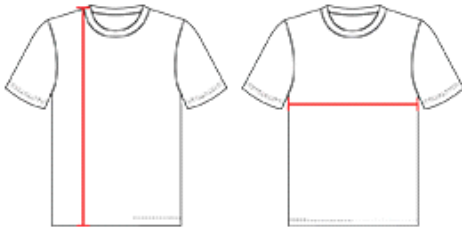

#776E MEN'S ADULT SPEED GAME JERSEY

- Full length PROF-FLEX CUT tailored jersey
- 100% eXtreme mesh colorfast polyester 100 denier tricot mesh with moisture management finish body
- Double thickness mechanical STRETCH DAZZLE fabric
- PRO-FLEX fit yoke and sleeves with contrast color piping on front and back yoke ending at sleeve openings
- Lycra contrast color set-in mitered v-neck and sleeve cuffs with elastic
- 4-way stretch mesh fabric bottom side inserts
- Cover seamed throughout for additional strength and appearance

COLORS

SPECIFICATIONS

Color	S	M	L	XL	2XL	3XL
Piece Weight measured in pounds	0.00	0.00	0.00	0.00	0.00	0.00
Case Count # of units per case	1	1	1	1	1	1

HOW TO MEASURE

These product specifications reference a product's measurements. For sizing information and guidance, please reference our sizing charts.

BODY LENGTH

Measured on the front from the shoulder/neck intersection to the bottom of the garment.

CHEST WIDTH

Measured across the chest, 1" below the armhole seam.