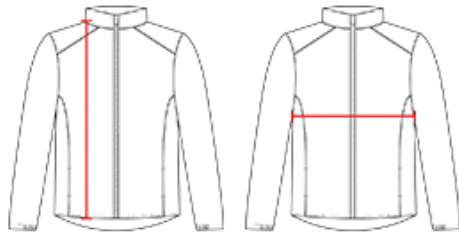

#792400 **WOMEN'S** OUTER-CORE WOMEN'S PANT

- 100% Polyester fabric
- Covered elastic waistband & drawcord
- Two deep side pockets
- Tapered fit in lower legs
- 9" zippers on each outer leg

COLORS

SPECIFICATIONS

Color	XS	S	M	L	XL	2XL
Piece Weight measured in pounds	0.00	0.00	0.00	0.00	0.00	0.00
Case Count # of units per case	1	1	1	1	1	1

HOW TO MEASURE

These product specifications reference a product's measurements. For sizing information and guidance, please reference our sizing charts.

BODY LENGTH

Measured on the front from the shoulder/neck intersection to the bottom of the garment.

CHEST WIDTH

Measured across the chest, 1" below the armhole seam.