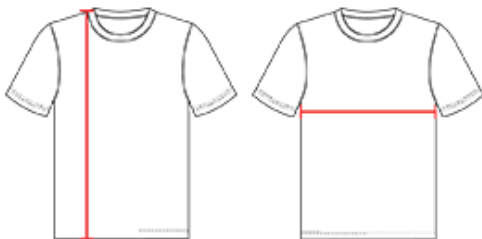

421100 MEN'S LINEUPL/SHOODTEE

- 100% Polyester moisture management/antimicrobial performance fabric
- Sublimated raglan sleeve panels
- Self-fabric hood with drawcord
- Double-needle hem
- Badger heat seal logo on left sleeve

COLORS

SPECIFICATIONS

COLOR	XS	S	M	L	XL	2XL	3XL	4XL
Piece Weight measured in pounds	0.00	0.00	0.00	0.00	0.00	0.00	0.00	0.00
Case Count # of units per case	1	1	1	1	1	1	1	1

HOW TO MEASURE

These product specifications reference a product's measurements. For sizing information and guidance, please reference our sizing charts.

BODY LENGTH

Measured on the front from the shoulder/neck intersection to the bottom of the garment.

CHEST WIDTH

Measured across the chest, 1" below the armhole seam.