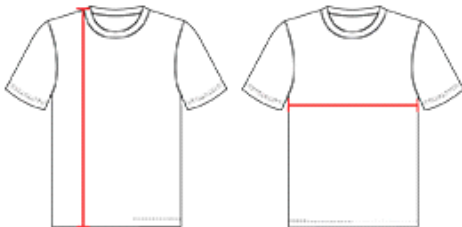

#829VLJW **WOMEN'S** WOMENS LONG SLEEVE VOLLEYBALL JERSEY

- 81% Cationic Colorfast Polyester/19% Spandex With Moisture Management Fibers
- 93% Cationic Colorfast Polyester/7% Spandexmesh (Collar And Underarm Area)
- Solid Color Front And Back Body Fitted Jersey
- Body Fabric Has Power Stretch And Rrcovey For Full Range Of Motion
- Body Color Mesh Collar With Bar-Tac At Center Front
- Full 360 Degree Mesh Vent Zone At Bottom Back Sweep And Shoulder Through Under Arm

COLORS

SPECIFICATIONS

Color	XS	XS	S	S	M	M	L	L	XL	XL	2XL
Piece Weight measured in pounds	0.51	0.51	0.51	0.51	0.51	0.51	0.51	0.51	0.51	0.51	0.51
Case Count # of units per case	60	200	80	200	80	200	80	200	70	200	60

HOW TO MEASURE

These product specifications reference a product's measurements. For sizing information and guidance, please reference our sizing charts.

BODY LENGTH

Measured on the front from the shoulder/neck intersection to the bottom of the garment.

CHEST WIDTH

Measured across the chest, 1" below the armhole seam.