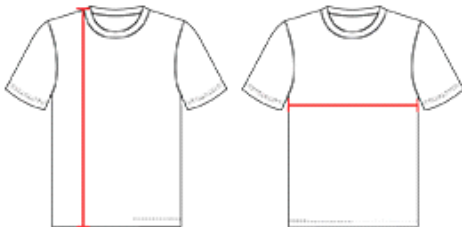

#831VLJG **GIRLS'** GIRLS DIG LONG SLEEVE VOLLEYBALL JERSEY

- 100% Extreme Microfiber Cationic Colorfast Polyester With Moisture Management Fibers
- 60% Cationic Colorfast Polyester/40% Polyesterwith Moisture Management Fibers
- Solid Color Body With Matching Body Colorheather Long Sleeve Arm
- Side And Front Collar Inserts
- Body Fabric Has Powerful Stretch And Recovery Forfull Range Of Motion In All Areas
- Hex Shaped Overlapped Collar With Heather Bodycolored Front V-Neck

COLORS

SPECIFICATIONS

Color	S	M	L
Piece Weight measured in pounds	0.29	0.29	0.29
Case Count # of units per case	100	100	100

HOW TO MEASURE

These product specifications reference a product's measurements. For sizing information and guidance, please reference our sizing charts.

BODY LENGTH

Measured on the front from the shoulder/neck intersection to the bottom of the garment.

CHEST WIDTH

Measured across the chest, 1" below the armhole seam.