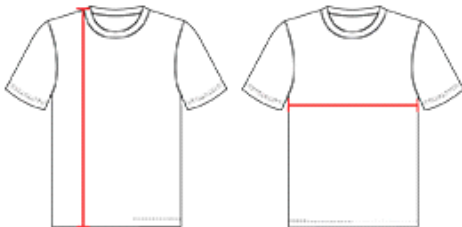

#831VLJW WOMEN'S WOMENS DIG LONG SLEEVE VOLLEYBALL JERSEY

- 100% Extreme Microfiber Cationic Colorfast Polyester With Moisture Management Fibers
- 60% Cationic Colorfast Polyester/40% Polyesterwith Moisture Management Fibers
- Solid Color Body With Matching Body Colorheather Long Sleeve Arm
- Side And Front Collar Inserts
- Body Fabric Has Powerful Stretch And Recovery Forfull Range Of Motion In All Areas
- Flat Lock Seamed Throughout To Reduce Frictionand Improved Durability

COLORS

SPECIFICATIONS

Color	XS	S	M	L	XL	2XL
Piece Weight measured in pounds	0.29	0.29	0.29	0.29	0.29	0.29
Case Count # of units per case	80	80	80	80	80	80

HOW TO MEASURE

These product specifications reference a product's measurements. For sizing information and guidance, please reference our sizing charts.

BODY LENGTH

Measured on the front from the shoulder/neck intersection to the bottom of the garment.

CHEST WIDTH

Measured across the chest, 1" below the armhole seam.