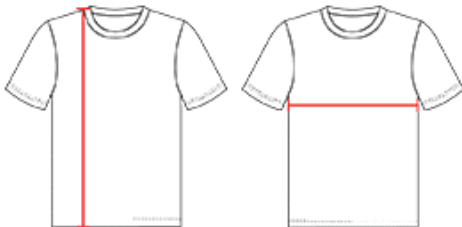

#831VSJG GIRLS'

GIRLS DIG SHORT SLEEVE VOLLEYBALL JERSEY

- 100% Extreme Microfiber Cationic Colorfast Polyester With Moisture Management Fibers
- 60% Cationic Colorfast Polyester/40% Polyesterwith Moisture Management Fibers
- Solid Color Body With Matching Body Color Heatherraglan Sleeves
- Side And Front Collar Inserts
- Body Fabric Has Powerful Stretch And Recovery Forfull Range Of Motion In All Areas
- Flat Lock Seamed At Armholes To Reduce Frictionand Improve Durability

COLORS

SPECIFICATIONS

Color	S	M	L
Piece Weight measured in pounds	0.25	0.25	0.25
Case Count # of units per case	110	110	110

HOW TO MEASURE

These product specifications reference a product's measurements. For sizing information and guidance, please reference our sizing charts.

BODY LENGTH

Measured on the front from the shoulder/neck intersection to the bottom of the garment.

CHEST WIDTH

Measured across the chest, 1" below the armhole seam.