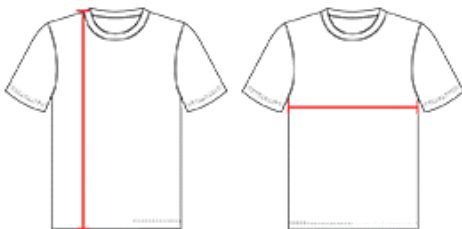

#831VSJW **WOMEN'S** WOMENS DIG SHORT SLEEVE VOLLEYBALL JERSEY

- 100% Extreme Microfiber Cationic Colorfast Polyester With Moisture Management Fibers
- 60% Cationic Colorfast Polyester/40% Polyesterwith Moisture Management Fibers
- Solid Color Body With Matching Body Colorheather Raglan Sleeves
- Side And Front Collar Inserts
- Body Fabric Has Powerful Stretch And Recovery Forfull Range Of Motion In All Areas
- Flat Lock Seamed At Armholes To Reduce Frictionand Improve Durability

COLORS

SPECIFICATIONS

Color	XS	S	M	L	XL	2XL
Piece Weight measured in pounds	0.29	0.29	0.29	0.29	0.29	0.29
Case Count # of units per case	100	100	100	100	100	100

HOW TO MEASURE

These product specifications reference a product's measurements. For sizing information and guidance, please reference our sizing charts.

BODY LENGTH

Measured on the front from the shoulder/neck intersection to the bottom of the garment.

CHEST WIDTH

Measured across the chest, 1" below the armhole seam.