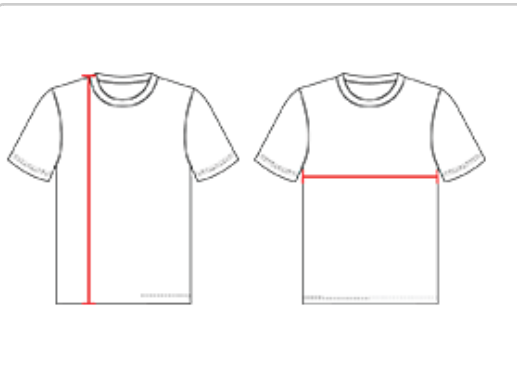

HOW TO MEASURE

These product specifications reference a product's measurements. For sizing information and guidance, please reference our sizing charts.

BODY LENGTH

Measured on the front from the shoulder/neck intersection to the bottom of the garment.

CHEST WIDTH

Measured across the chest, 1" below the armhole seam.