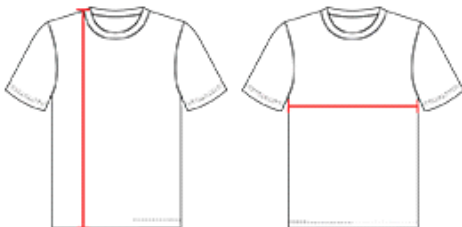

#A105BA **MEN'S** ADULT NBA BLANK REVERSIBLE GAME JERSEY

- 100% Extreme Tear Drop Cationic Polyester Withmoisture Management Fibers
- Double Ply Extreme Tear Drop Fully Reversible Jersey
- Soft Cool Hand
- Lightweight Basketball Mock Mesh
- Contrasting Color Exposed Top Stitching Across Upper Chest On Front And Back On Both Colorway Sides Of Jersey
- Self-Material Main Body Set-In Mitered V-Neck With Bar Tack Reinforcement

COLORS

SPECIFICATIONS

Color	S	M	L	XL	2XL
Piece Weight measured in pounds	0.51	0.51	0.51	0.51	0.51
Case Count # of units per case	70	60	60	50	50

HOW TO MEASURE

These product specifications reference a product's measurements. For sizing information and guidance, please reference our sizing charts.

BODY LENGTH

Measured on the front from the shoulder/neck intersection to the bottom of the garment.

CHEST WIDTH

Measured across the chest, 1" below the armhole seam.