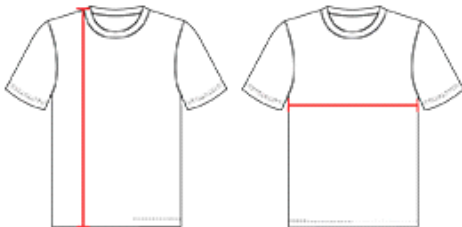

#A105BG **GIRLS'** GIRLS BLANK REVERSIBLE WNBA RACERBACK JERSEY

- 100% Extreme Tear Drop Cationic Polyester Withmoisture Management Fibers
- Double Ply Extreme Tear Drop Fully Reversible Jersey
- Soft Cool Hand
- Lightweight Basketball Mock Mesh
- Contrasting Color Exposed Top Stitching Across Upper Chest On Front And Back On Both Colorway Sides Of Jersey
- Women's Fit Jersey With Racerback

COLORS

SPECIFICATIONS

Color	S	M	L	XL
Piece Weight measured in pounds	0.51	0.51	0.51	0.51
Case Count # of units per case	100	90	80	80

HOW TO MEASURE

These product specifications reference a product's measurements. For sizing information and guidance, please reference our sizing charts.

BODY LENGTH

Measured on the front from the shoulder/neck intersection to the bottom of the garment.

CHEST WIDTH

Measured across the chest, 1" below the armhole seam.