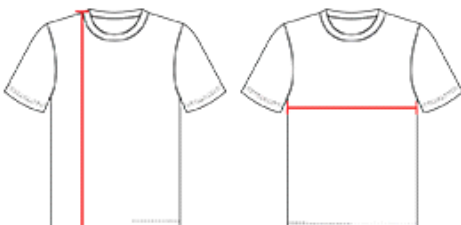

#A105LA MEN'S ADULT NBA LOGO REVERSIBLE GAME JERSEY

- 100% Extreme Tear Drop Cationic Colorfast Polyester With Moisture Management Fibers
- Double Ply Extreme Tear Drop Fully Reversible Jersey
- Soft Cool Hand
- Lightweight Basketball Mock Mesh
- Contrasting Color Exposed Top Stitching Across Upper Chest On Front And Back On Both Colorway Sides Of Jersey
- Self-Material Main Body Set-In Mitered V-Neck With Bar Tack Reinforcement

COLORS

SPECIFICATIONS

Color	S	M	L	XL	2XL
Piece Weight measured in pounds	0.51	0.51	0.51	0.51	0.51
Case Count # of units per case	70	60	60	50	50

HOW TO MEASURE

These product specifications reference a product's measurements. For sizing information and guidance, please reference our sizing charts.

BODY LENGTH

Measured on the front from the shoulder/neck intersection to the bottom of the garment.

CHEST WIDTH

Measured across the chest, 1" below the armhole seam.