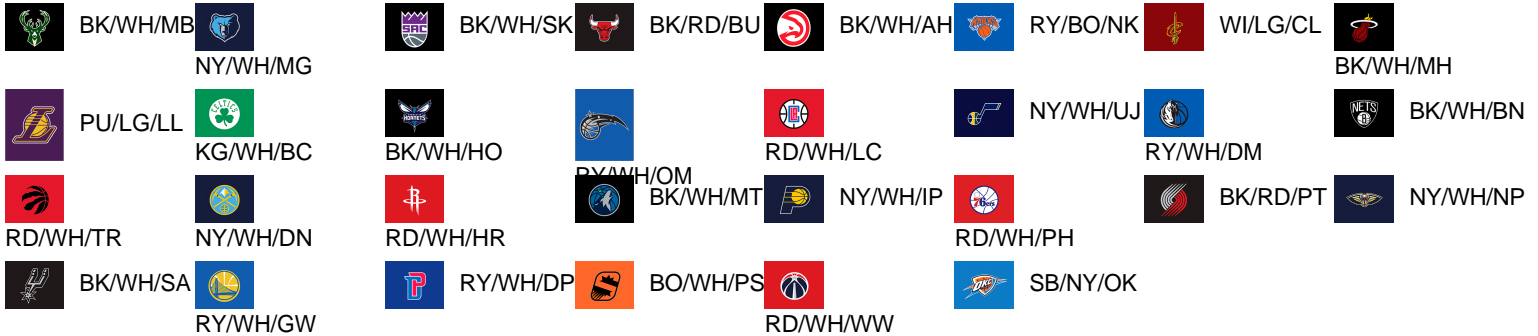

#A105LA MEN'S ADULT NBA LOGO REVERSIBLE GAME JERSEY

- 100% Extreme Tear Drop Cationic Colorfast Polyester With Moisture Management Fibers
- Double Ply Extreme Tear Drop Fully Reversible Jersey
- Soft Cool Hand
- Lightweight Basketball Mock Mesh
- Contrasting Color Exposed Top Stitching Across Upper Chest On Front And Back On Both Colorway Sides Of Jersey
- Self-Material Main Body Set-In Mitered V-Neck With Bar Tack Reinforcement

COLORS

SPECIFICATIONS

Color	S	M	L	XL	2XL
Piece Weight measured in pounds	0.51	0.51	0.51	0.51	0.51
Case Count # of units per case	70	60	60	50	50

HOW TO MEASURE

These product specifications reference a product's measurements. For sizing information and guidance, please reference our sizing charts.