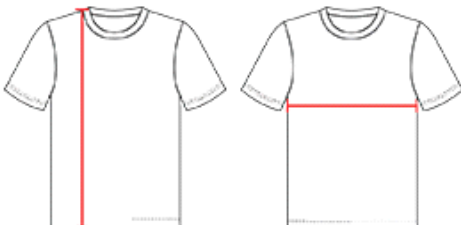

#A105LY **YOUTH**

YOUTH NBA REVERSIBLE JERSEY

- 100% Extreme Tear Drop Cationic Colorfast Polyester With Moisture Management Fibers
- Double Ply Extreme Tear Drop Fully Reversible Jersey
- Soft Cool Hand
- Lightweight Basketball Mock Mesh
- Contrasting Color Exposed Top Stitching Across Upper Chest On Front And Back On Both Colorway Sides Of Jersey
- Self-Material Main Body Set-In Mitered V-Neck With Bar Tack Reinforcement

COLORS

SPECIFICATIONS

Color	S	M	L	XL
Piece Weight measured in pounds	0.51	0.51	0.51	0.51
Case Count # of units per case	90	80	70	70

HOW TO MEASURE

These product specifications reference a product's measurements. For sizing information and guidance, please reference our sizing charts.

BODY LENGTH

Measured on the front from the shoulder/neck intersection to the bottom of the garment.

CHEST WIDTH

Measured across the chest, 1" below the armhole seam.