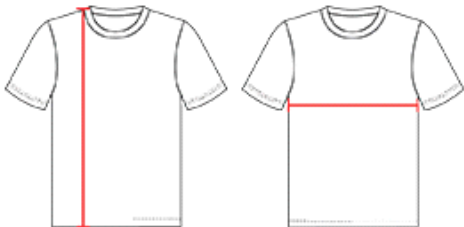

#AOMBRW **WOMEN'S** WOMEN'S OMBRE VOLLEYBALL JERSEY

- 100% colorfast polyester with moisture management fibers
- Sublimated front and back body
- Straight hemmed bottom and sleeve openings
- Self-fabric collar
- Double-needle hem

COLORS

SPECIFICATIONS

Color	S	M	L	XL	2XL
Piece Weight measured in pounds	0.00	0.00	0.00	0.00	0.00
Case Count # of units per case	1	1	1	1	1

HOW TO MEASURE

These product specifications reference a product's measurements. For sizing information and guidance, please reference our sizing charts.

BODY LENGTH

Measured on the front from the shoulder/neck intersection to the bottom of the garment.

CHEST WIDTH

Measured across the chest, 1" below the armhole seam.