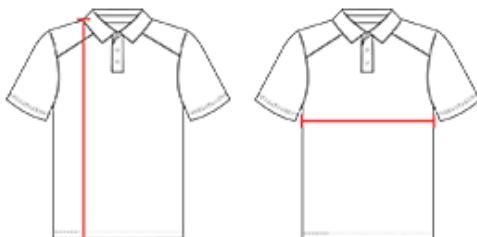

#GPL5 MEN'S ADULT GAMEDAY POLO

- 95% Cationic Colorfast Polyester/5% Spandex With Moisture Management Fibers
- Solid Color Polo With Set-In Sleeves And Raglan Yoke
- Main Body Colored Rib Knit Collar
- Back Yoke Seam For Appearance And Comfort

COLORS

SPECIFICATIONS

	S	M	L	XL	2XL	3XL	4XL
Piece Weight measured in pounds	0.67	0.67	0.67	0.67	0.67	0.67	0.67
Case Count # of units per case	67	61	51	50	50	40	40

HOW TO MEASURE

These product specifications reference a product's measurements. For sizing information and guidance, please reference our sizing charts.

BODY LENGTH

Measured on the front from the shoulder/neck intersection to the bottom of the garment.

CHEST WIDTH

Measured across the chest, 1" below the armhole seam.