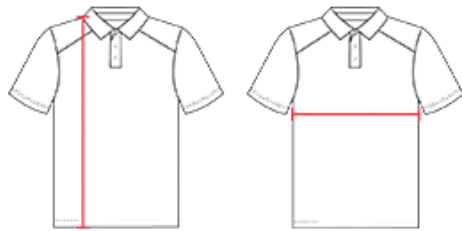

#GPL6 MEN'S

ADULT COLOR BLOCK GAMEDAY BASIC POLO

- 95% Cationic Colorfast Polyester/5% Spandex With Moisture Management Fibers
- Basic Color Block Polo With Set-In Sleeves
- Solid Body With Contrast Color Front And Backyoke And Rib Knit Collar
- Back Yoke Seam For Appearance And Comfort
- Straight Hemmed Bottom And Sleeve Ends
- Self-Material Body

COLORS

SPECIFICATIONS

Color	S	M	L	XL	2XL	3XL
Piece Weight measured in pounds	0.51	0.51	0.51	0.51	0.51	0.51
Case Count # of units per case	60	60	50	50	40	25

HOW TO MEASURE

These product specifications reference a product's measurements. For sizing information and guidance, please reference our sizing charts.

BODY LENGTH

Measured on the front from the shoulder/neck intersection to the bottom of the garment.

CHEST WIDTH

Measured across the chest, 1" below the armhole seam.