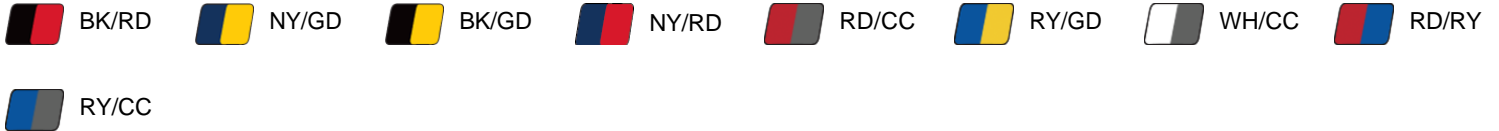

#GPL6 MEN'S

ADULT COLOR BLOCK GAMEDAY BASIC POLO

- 95% Cationic Colorfast Polyester/5% Spandex With Moisture Management Fibers
- Basic Color Block Polo With Set-In Sleeves
- Solid Body With Contrast Color Front And Backyoke And Rib Knit Collar
- Back Yoke Seam For Appearance And Comfort
- Straight Hemmed Bottom And Sleeve Ends
- Self-Material Body

COLORS

SPECIFICATIONS

Color	S	M	L	XL	2XL	3XL
Piece Weight measured in pounds	0.51	0.51	0.51	0.51	0.51	0.51
Case Count # of units per case	60	60	50	50	40	25

HOW TO MEASURE

These product specifications reference a product's measurements. For sizing information and guidance, please reference our sizing charts.