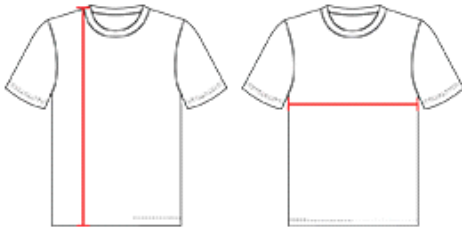

HOW TO MEASURE

These product specifications reference a product's measurements. For sizing information and guidance, please reference our sizing charts.

BODY LENGTH

Measured on the front from the shoulder/neck intersection to the bottom of the garment.

CHEST WIDTH

Measured across the chest, 1" below the armhole seam.