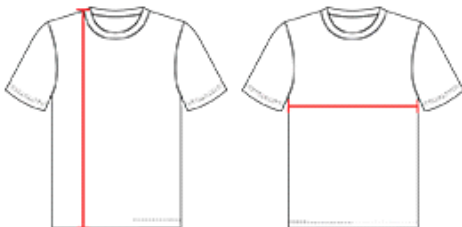

#HJ150GY **YOUTH**

YOUTH GOALIE HOCKEY PRACTICE JERSEY

- 100% Polyester Mesh With Moisture Management
- Solid Color Body
- Self-Material Set-In V-Neck With Bar Tac
- 1" Hemmed Bottom And Sleeve Ends

COLORS

SPECIFICATIONS

Color	2XL	2XL
Piece Weight measured in pounds	0.51	0.51
Case Count # of units per case	40	200

HOW TO MEASURE

These product specifications reference a product's measurements. For sizing information and guidance, please reference our sizing charts.

BODY LENGTH

Measured on the front from the shoulder/neck intersection to the bottom of the garment.

CHEST WIDTH

Measured across the chest, 1" below the armhole seam.