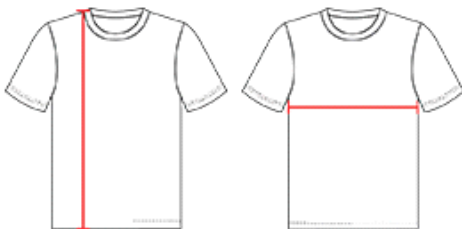

HOW TO MEASURE

These product specifications reference a product's measurements. For sizing information and guidance, please reference our sizing charts.

BODY LENGTH

Measured on the front from the shoulder/neck intersection to the bottom of the garment.

CHEST WIDTH

Measured across the chest, 1" below the armhole seam.