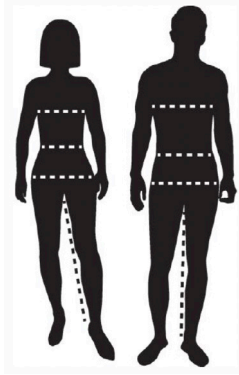

**SIZES
& FITS**

How to order correct size:

From the appropriate chart below, order the label size letter that corresponds to the range that includes the actual body measurements in inches.

How to measure:

Bust/Chest: With arms relaxed at sides, measure around the body at the fullest part of the bust/ chest, keeping the tape parallel to the floor.

Waist: Measure around the body (not on top of clothing) at the waist level. Hip: With feet together, measure around the fullest part at the hip level, keeping the tape parallel to the floor.

Inseam: With feet slightly apart, measure vertically from the top inside of the leg down to the ankle bone.

| ADULT | SIZE | XS | S | M | L | XL | 2XL | 3XL | 4XL | 5XL | 6XL |
|-------------------|---------------------|-------|-------|---------|---------|---------|---------|---------|---------|---------|---------|
| | CHEST (Inches) | 30-32 | 34-36 | 38-40 | 42-44 | 46-48 | 50-52 | 54-56 | 58-60 | 62-64 | 66-68 |
| | WAIST (Inches) | 24-26 | 28-30 | 32-34 | 36-38 | 40-42 | 44-46 | 48-50 | 52-54 | 56-54 | 60-62 |
| | HIP (Inches) | 29-31 | 33-35 | 37-39 | 41-43 | 45-47 | 49-51 | 53-55 | 57-59 | 61-63 | |
| | CHEST (Centimeters) | 76-81 | 86-91 | 97-102 | 107-112 | 117-122 | 127-132 | 137-142 | 147-152 | 157-163 | 168-173 |
| | WAIST (Centimeters) | 61-66 | 71-76 | 81-86 | 91-97 | 102-107 | 112-117 | 122-127 | 132-137 | 142-147 | 152-158 |
| HIP (Centimeters) | 74-79 | 84-89 | 94-99 | 104-109 | 114-119 | 124-130 | 135-140 | 145-150 | 155-160 | | |