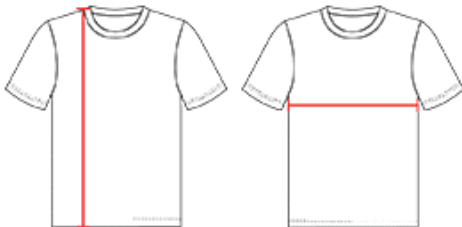

#R1LFJ MEN'S

MENS LOOSE FIT TRACK TANK

- 100% Extreme Plaited Knit Cationic Colorfast Polyester With Moisture Management Fibers
- Single Ply Tank Body
- Two Color Tank With Contrast Color Self-Materialinserts On Shoulders
- Curved Across Back Of Shoulders

COLORS

SPECIFICATIONS

Color	S	M	L	XL	2XL
Piece Weight measured in pounds	0.51	0.51	0.51	0.51	0.51
Case Count # of units per case	100	100	100	100	80

HOW TO MEASURE

These product specifications reference a product's measurements. For sizing information and guidance, please reference our sizing charts.

BODY LENGTH

Measured on the front from the shoulder/neck intersection to the bottom of the garment.

CHEST WIDTH

Measured across the chest, 1" below the armhole seam.