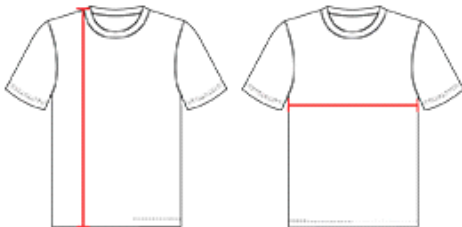

#R1LFJW **WOMEN'S** WOMENS LOOSE FIT TRACK TANK

- 100% Extreme Plaited Knit Cationic Colorfast Polyester With Moisture Management Fibers
- Single Ply Tank Body
- Two Color Tank With Contrast Color Self-Materialinserts On Shoulders
- Curved Across Back Of Shoulders

COLORS

SPECIFICATIONS

Color	XS	S	M	L	XL	2XL
Piece Weight measured in pounds	0.51	0.51	0.51	0.51	0.51	0.51
Case Count # of units per case	70	100	100	100	100	80

HOW TO MEASURE

These product specifications reference a product's measurements. For sizing information and guidance, please reference our sizing charts.

BODY LENGTH

Measured on the front from the shoulder/neck intersection to the bottom of the garment.

CHEST WIDTH

Measured across the chest, 1" below the armhole seam.