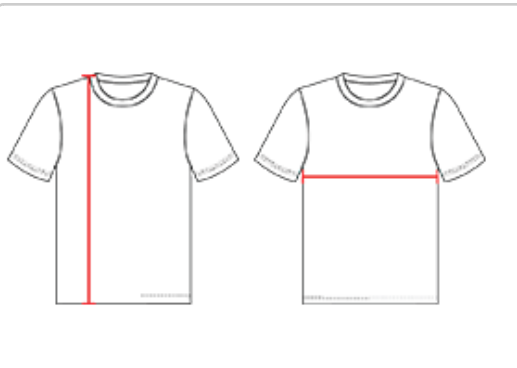

HOW TO MEASURE

These product specifications reference a product's measurements. For sizing information and guidance, please reference our sizing charts.

BODY LENGTH

Measured on the front from the shoulder/neck intersection to the bottom of the garment.

CHEST WIDTH

Measured across the chest, 1" below the armhole seam.