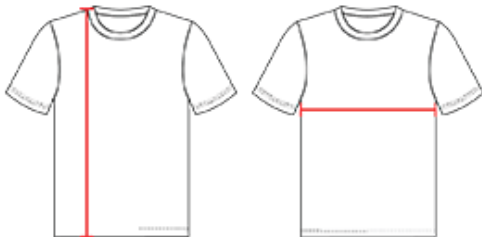

221000 YOUTH LINEUP YOUTH TEE

- 100% polyester moisture management/antimicrobial performance fabric
- Sublimated raglan sleeve panels
- Self-fabric collar
- Double-needle hem
- Badger heat seal logo on left sleeve

COLORS

SPECIFICATIONS

COLOR	XS	S	M	L	XL
Piece Weight measured in pounds	0.00	0.00	0.00	0.00	0.00
Case Count # of units per case	1	1	1	1	1

HOW TO MEASURE

These product specifications reference a product's measurements. For sizing information and guidance, please reference our sizing charts.

BODY LENGTH

Measured on the front from the shoulder/neck intersection to the bottom of the garment.

CHEST WIDTH

Measured across the chest, 1" below the armhole seam.