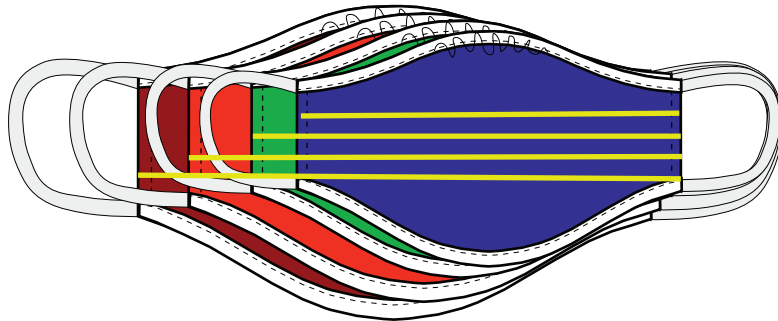

HEIGHT

YOUTH -S/M=4.1/4" YOUTH-L/XL=4.1/2" ADULT-S/M= 4.3/4" ADULT-L/XL=5.1/4"

WIDTH

YOUTH -S/M=6. 1/2" YOUTH-L/XL=7" ADULT-S/M=7.1/4" ADULT-L/XL=7.3/4"

TOTAL WIDTH

YOUTH -S/M=11. 1/2" YOUTH-L/XL=12.1/2" ADULT-S/M=13.1/4" ADULT-L/XL=14.3/4"