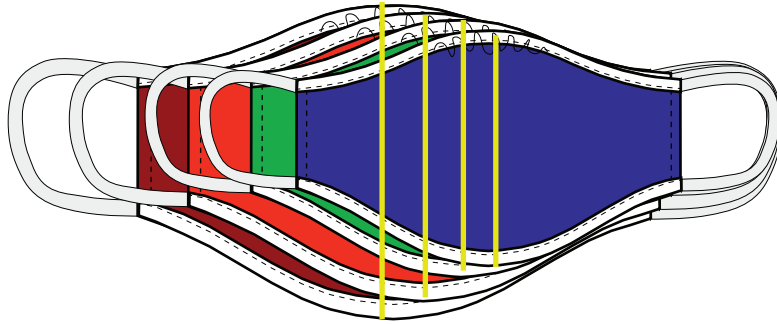

HEIGHT

YOUTH -S/M=4.1/4" YOUTH-L/XL=4.1/2" ADULT-S/M= 4.3/4" ADULT-L/XL=5.1/4"

WIDTH

YOUTH -S/M=6. 1/2" YOUTH-L/XL=7" ADULT-S/M=7.1/4" ADULT-L/XL=7.3/4"

TOTAL WIDTH

YOUTH -S/M=11. 1/2" YOUTH-L/XL=12.1/2" ADULT-S/M=13.1/4" ADULT-L/XL=14.3/4"