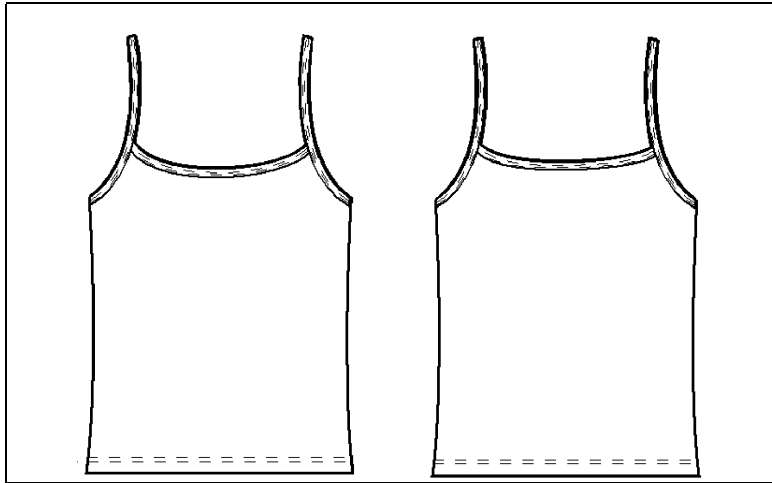

MEASUREMENT SPECIFICATION REPORT

STYLE # 1011 BABY RIB SPAGHETTI STRAP TANK TOP

FABRICATION  
100% Combed and Ring-Spun Cotton

**Point of Measurement (inches)**

	<b>S</b>	<b>M</b>	<b>L</b>	<b>XL</b>	<b>2XL</b>
Chest	12 3/4	13 1/2	14 1/2	15 1/2	16 1/2
Center Front Length	18 1/2	18 3/4	19	19 1/4	19 1/2