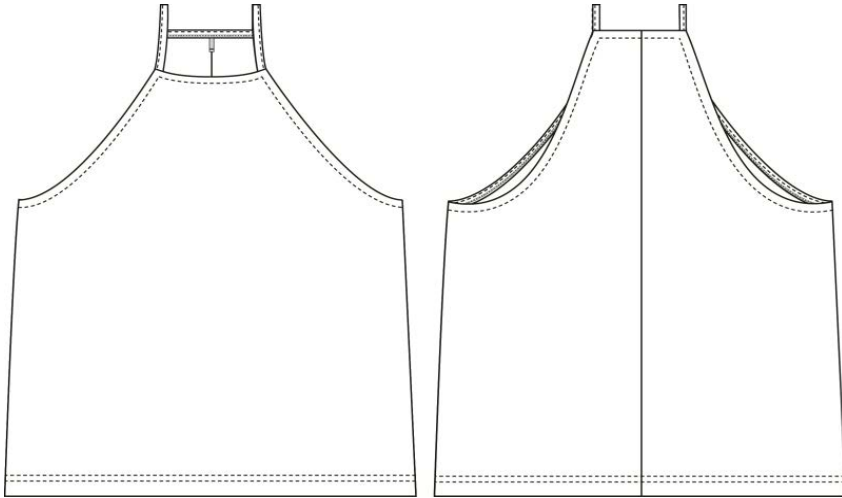

BELLA + CANVAS®

MEASUREMENT SPECIFICATION REPORT

STYLE # 8809 - WOMEN'S FLOWY HIGH NECK TANK

FABRICATION
65% POLYESTER, 35% VISCOSE

Points of Measurement (inches)
Body Width - 1" Below A.H.

S	M	L	XL	2XL
17 3/4	19 1/4	21 1/4	23 1/4	25 1/4