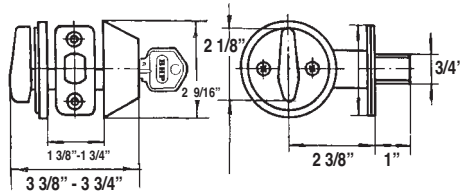

BETTER HOME PRODUCTS

U.L. LISTED SINGLE-CYLINDER DEADBOLT (3-Hour Fire Rating) 10,000 SERIES DEADBOLT - DULL CHROME FINISH

BHP Item #UL10626DC Single-Cyl. Deadbolt

Constructed from zinc dichromate-plated steel inner components, solid brass cylinder plug and lacquer-coated brass outer components. U.L. approved 3-hour fire rating (U.L. #9ZA7).

Additional Hardware Included:

- * 1 pc. 2 1/4" x 1" radius-corner strike plate
- * 1 pc. all-metal adjustable deadbolt latch with 2 3/8" - 2 3/4" backset, 1/4" radius-corner latch face and 1" solid brass latch throw
- * 4 pcs. #8 x 3/4" wood screws and 2 pcs. 2 1/4" machine screws
- * 2 pcs. homeowner keys