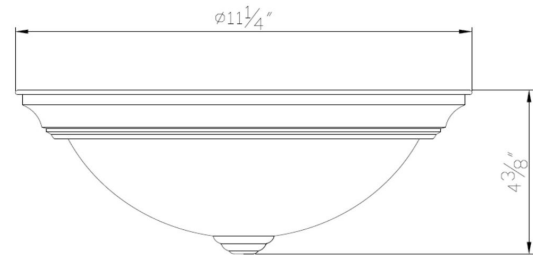

Hays 2-Pack 11" LED Ceiling Lights

White

SPECIFICATIONS

MOUNTING:	Flush Mount	LED BRIGHTNESS (LUMENS):	1505
SLOPED CEILING ADAPTABLE:	No	LED COLOR CORRELATED TEMPERATURE (CCT):	3000K
LAMP TYPE 1:	1 lamp 17W LED	LED COLOR RENDERING INDEX (CRI):	80
BULB INCLUDED:	No	LED EFFICACY:	77.9 l
WATTS PER BULB:	17W	LED AVERAGE RATED LIFE:	50000 hours
TOTAL WATTAGE:	17W	ENERGY EFFICIENT:	Yes
DIMMABLE:	No	LIGHTING AMPS:	N/A
MATERIAL CONSTRUCTION:	Steel	VOLTAGE:	120V
ASSEMBLED DIMENSIONS:	4.375" H x 11.25" L x 11.25" D		
WEIGHT:	4.00 lbs.		
BACKPLATE DIMENSIONS:	N/A		
CANOPY/PLATE DIMENSIONS:	N/A		
GLASS/SHADE DIMENSIONS:	2.9" H x 8.5" L x 8.5" D		
GLASS/SHADE MATERIAL:	Glass		
GLASS/SHADE TYPE:	Frosted		
GLASS/SHADE COLOR:	White		