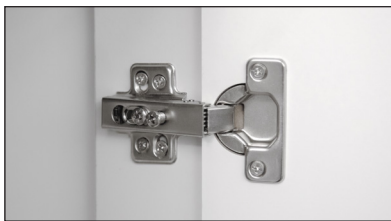

Features

Concealed, adjustable hinges allow for smooth, easy use. Some models may include soft hinges.