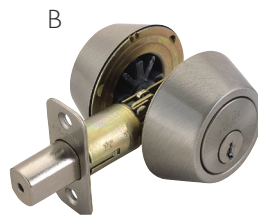

Note: All pro series locks standard with 2-way latch. Some items available with 6-way/universal latch as noted in descriptions.

Pro Series Locksets

Deadbolts

MATTE BLACK

FUNCTION	BOX PACK PRODUCT #	LIST PRICE
A Single cylinder	780262	\$29.49