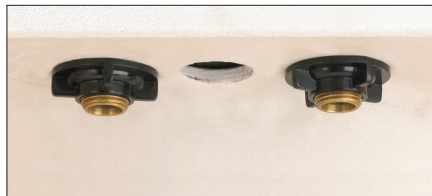

Technology

Faucet extension kits are now available to help complete faucet installations when the mounting surface is thicker than the threaded waterways. Installing the extension kit extends the available length of the waterways by an additional inch. The extension kit fits most faucets and is lead-free compliant.

Ceramic disc cartridges are wear-resistant ceramic plates with holes that align to let water flow or close to shut off water supply.