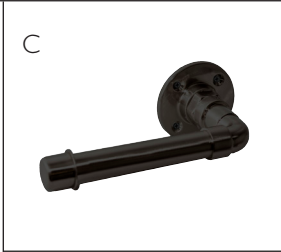

Bath Accessories