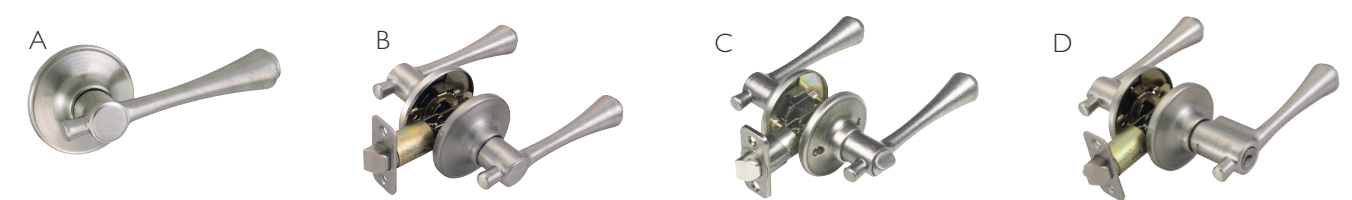

Ironwood

SATIN NICKEL

FUNCTION	BOX PACK PRODUCT #	LIST PRICE
A Dummy/decorative	755421	$15.49
B Passage/hall & closet	755413	28.95
C Privacy/bed & bath	755405	29.95
D Keyed entry	755397	43.49

BRUSHED BRONZE

FUNCTION	BOX PACK PRODUCT #	LIST PRICE
A Dummy/decorative	702449	$16.49
B Passage/hall & closet	702423	30.95
C Privacy/bed & bath	702431	31.95
D Keyed entry	702464	46.95

Note: All pro series locks standard with 2-way latch. Some items available with 6-way/universal latch as noted in descriptions.