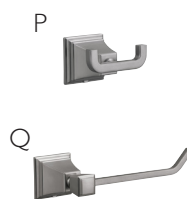

L Centerset bathroom faucet

521997
List price: $252.95

M Widespread bathroom faucet

522052
List price: $328.95

N Kitchen faucet with sidespray

522110
List price: $365.49

O Towel ring

560466
List price: $33.95

P Double robe hook

560433
List price: $19.49

Q Toilet paper holder

560490
List price: $30.49

R 24" Towel bar

560409
List price: $66.49

S Handleset

702068
List price: $131.49

T Single cylinder deadbolt

783589
List price: $24.49

U Double cylinder deadbolt

783829
List price: $26.95

V Delavan lockset

702100 Dummy
List price: $14.49

702092 Passage
List price: $27.49

702084 Privacy
List price: $27.49

702373 Entry
List price: $36.49