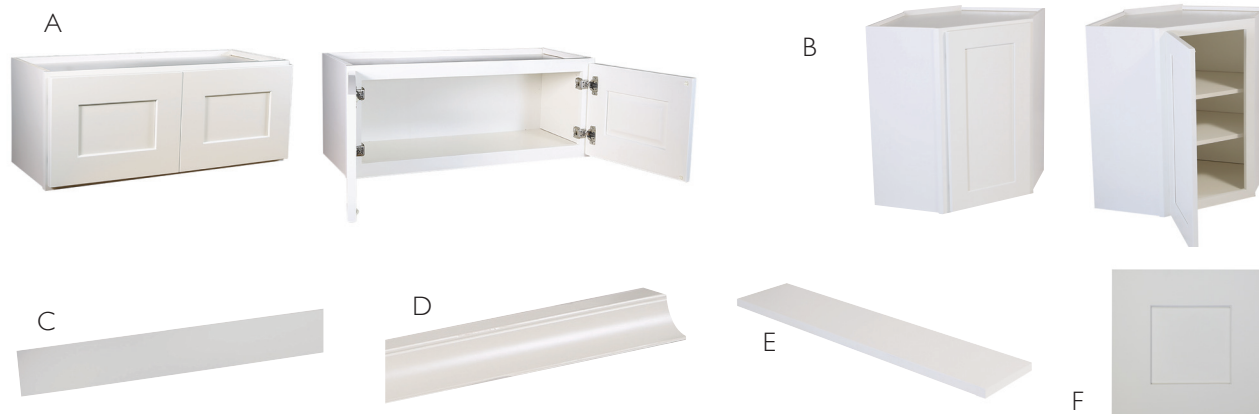

Brookings Kitchen Cabinets

WHITE FINISH

	RTA PRODUCT #	LIST PRICE	ASSEMBLED PRODUCT #	LIST PRICE	TYPE	DESCRIPTION	DIMENSIONS
A	543264	$180.49	569236	$370.95	W2412	Two door wall cabinet	24" w x 12" h x 12" d
	561621	178.49	613422	394.49	W3012	Two door wall cabinet	30" w x 12" h x 12" d
	561639	201.95	613430	419.95	W3015	Two door wall cabinet	30" w x 15" h x 12" d
	543272	218.49	569244	433.49	W3312	Two door wall cabinet	33" w x 12" h x 12" d
▲	561647	197.95	▲613448	394.95	W3315	Two door wall cabinet	33" w x 15" h x 12" d
	561654	236.49	613455	459.49	W3615	Two door wall cabinet	36" w x 15" h x 12" d
	561662	231.95	613463	458.49	W3018	Two door wall cabinet	30" w x 18" h x 12" d
▲	543298	222.95	▲569269	417.95	W3318	Two door wall cabinet	33" w x 18" h x 12" d
	561670	270.95	613471	492.95	W3618	Two door wall cabinet	36" w x 18" h x 12" d
▲	543306	255.95	▲569277	556.95	W3021	Two door wall cabinet	30" w x 21" h x 12" d
▲	543314	277.95	▲569285	576.95	W3321	Two door wall cabinet	33" w x 21" h x 12" d
	543322	331.49	569293	666.49	W3621	Two door wall cabinet	36" w x 21" h x 12" d
▲	543330	301.95	▲569301	632.95	WBC2430	One door blind wall cabinet	24" w x 30" h x 12" d
▲	569343	363.95	▲569319	644.95	WBC2436	One door blind wall cabinet	24" w x 36" h x 12" d
B	561779	428.95	613570	618.49	WAC2430	Corner wall cabinet	24" w x 30" h x 12" d
C	561860	17.95	n/a		TK8	Toe kick skin	96" w x 4½" h x ¾" d
D	561886	109.95	n/a		LCM8	Crown molding	3" w x 96" h x ¾" d
E	561811	33.95	n/a		WF330	30" Filler	3" w x 30" h x ¾" d
	561829	43.95	n/a		WF342	42" Filler	3" w x 42" h x ¾" d
	561852	88.49	n/a		WF642	Filler	6" w x 42" h x ¾" d
▲	543348	59.95	n/a		BCF30½	Corner filler	3" w x 30½" h x 3" d
▲	561878	20.49	n/a		SM8	Scribe molding - not shown	1" w x 96" h x ¼" d
▲	561894	42.95	n/a		OCS8	Outside corner molding - not shown	¾" w x 96" h
	915686	67.49	n/a			Slow close drawer glides set of 2- not shown	
F	915694	59.49	n/a			Door sample	

For assembled kitchen cabinets, Design House normal multiplier policy does not apply. Please contact your sales representative or customer service for your regional price.