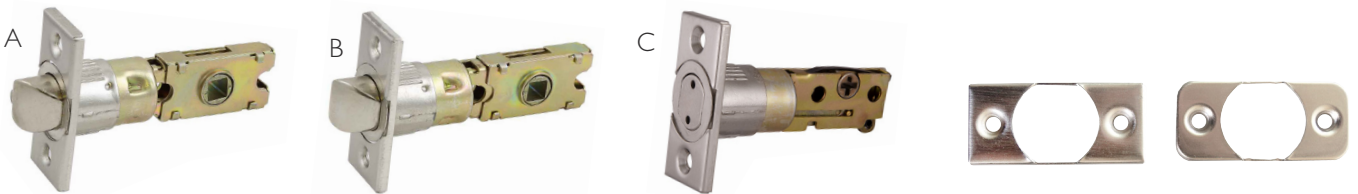

Universal latches

Radius and square corner faceplates included

FUNCTION	PRODUCT #	PRODUCT #	LIST PRICE
A 6W Entry latch	582189 Satin nickel	582197 Bronze	$13.49
B 6W Passage latch	582213 Satin nickel	582221 Bronze	12.95
C 6W Deadbolt latch	582247 Satin nickel	582254 Bronze	13.49

Includes 2W adjustable latch

LEICK HOME
WHOLE HOUSE®
INDOOR LIGHTING
OUTDOOR LIGHTING
CEILING FANS
PLUMBING
HARDWARE
BATH ACCESSORIES
BATH FURNITURE
VANITY TOPS
KITCHEN CABINETS
GARDEN