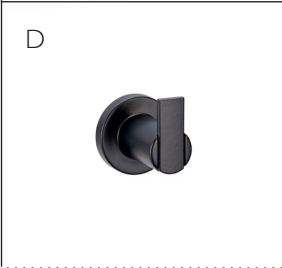

Bath Accessories