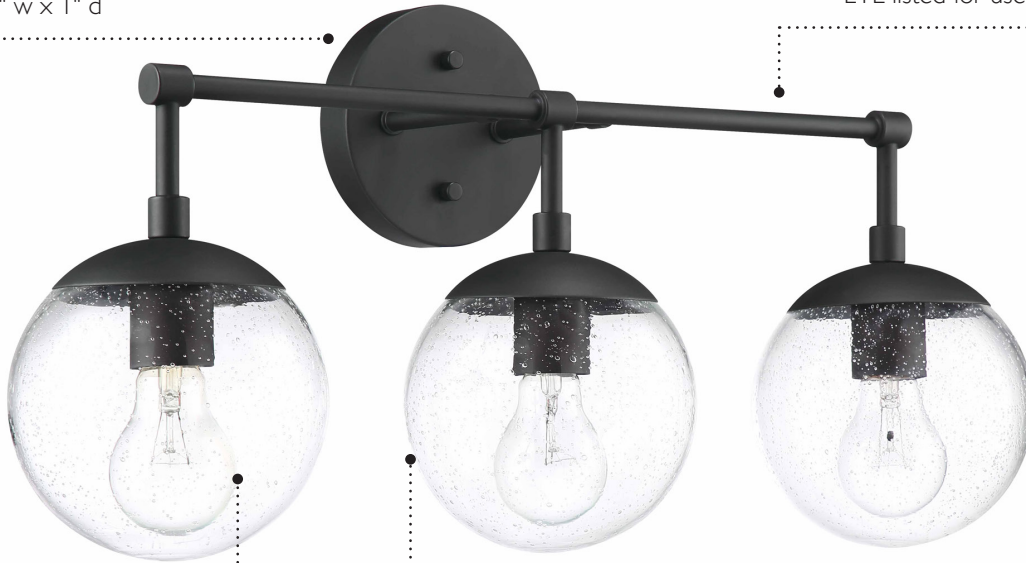

Bath Light and Accessory Kits

Gracelyn Lights Features & Benefits NEW

Mounting backplate
5 1/10" h x 5 1/10" w x 1" d

ETL listed for use in damp locations

B

Three 60 Watt medium base bulbs or LED equivalent required (not included)

Clear seedy glass minimizes the appearance of dust or fingerprints and provides a brilliant glow of light

A

One 60 Watt medium base bulb or LED equivalent required (not included)

See pages 43 and 54 for more new products in this collection.