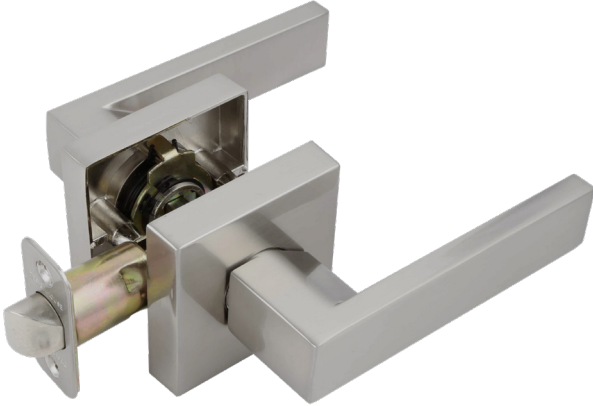

Hardware

Emblem Series
Pro Series
Gateway Series
Keying and Accessories
Cabinet Hardware
Door and Closet Hardware

Emblem Series

- Designer-oriented modern styling
- Updated finish options and color-matched hardware
- Solid cast construction
- Adjustable latch