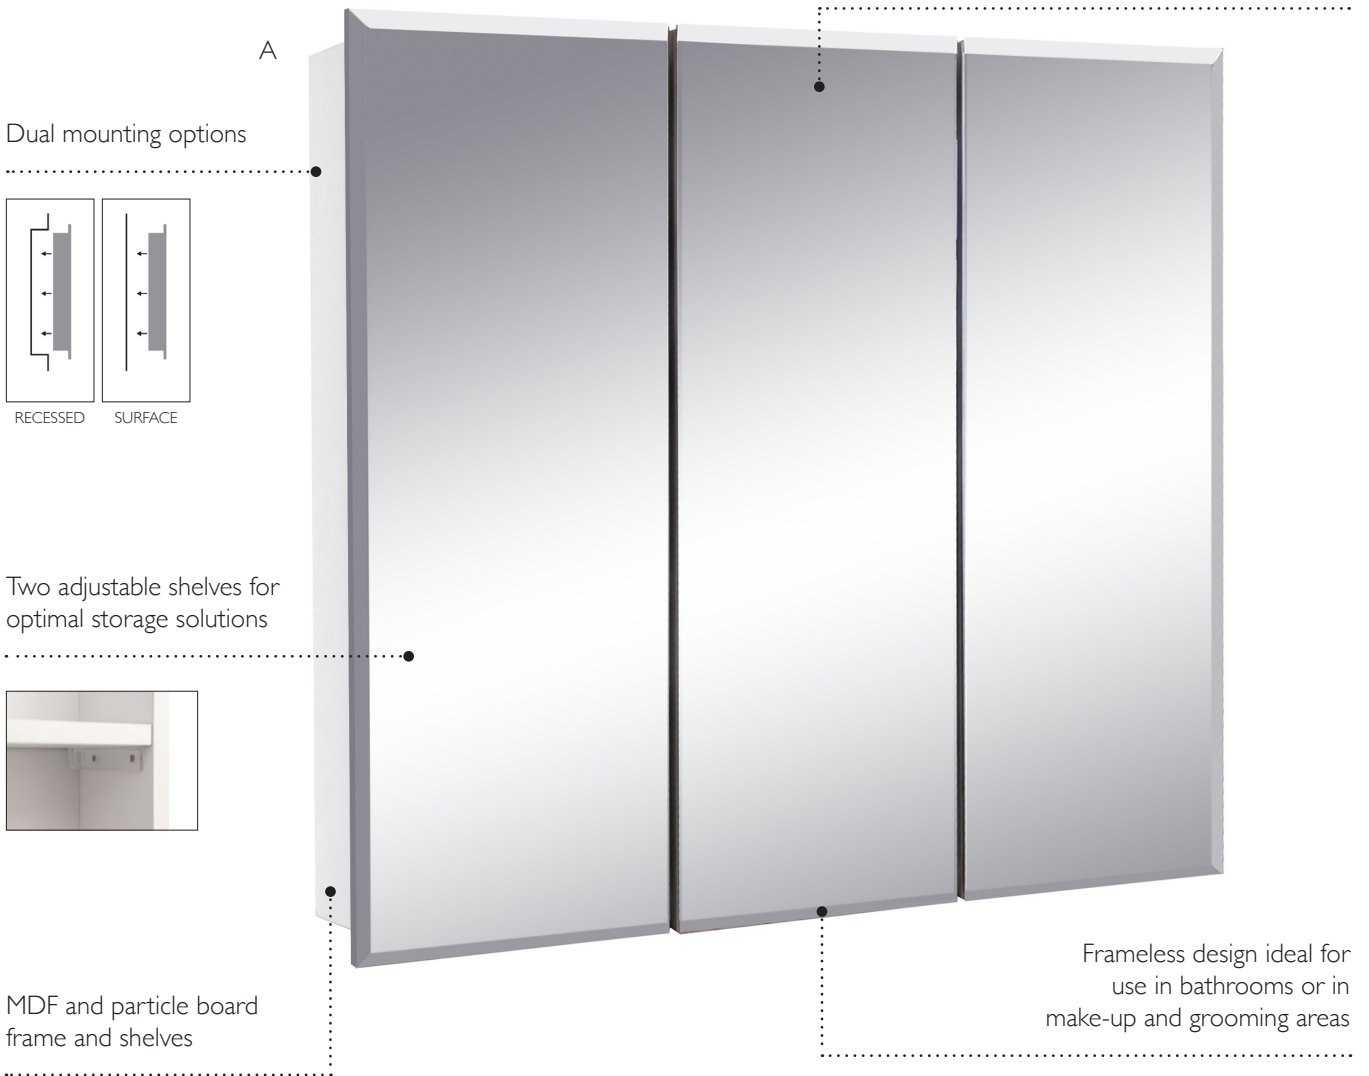

Cyprus Collection Features & Benefits NEW

Features three mirrored doors for numerous viewing angles

PRODUCT #	DESCRIPTION	DIMENSIONS	LIST PRICE
A 597484	Tri-view frameless medicine cabinet	25" w x 4²/₅" d x 24¹/₂" h	$201.95
597492	Tri-view frameless medicine cabinet	30" w x 4²/₅" d x 30" h	246.49
597500	Tri-view frameless medicine cabinet	36" w x 4²/₅" d x 30" h	302.49

Product available in ISTA 3A packaging