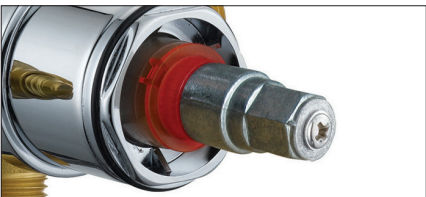

Anti-scald ring is adjustable to prevent thermal shock by restricting the faucet's hot water output.