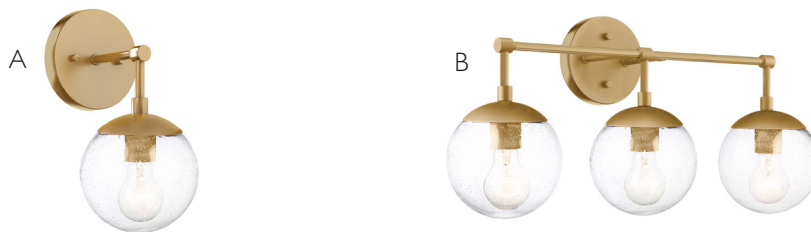

Bath Light and Accessory Kits

Gracelyn Lights Features & Benefits NEW

Mounting backplate
5 1/10" h x 5 1/10" w x 1" d

ETL listed for use in damp locations

B

Three 60 Watt medium base bulbs or LED equivalent required (not included)

Clear seedy glass minimizes the appearance of dust or fingerprints and provides a brilliant glow of light

A

One 60 Watt medium base bulb or LED equivalent required (not included)

See pages 43 and 54 for more new products in this collection.

Most wall and vanity lights are suitable for up/down mounting and damp locations

Wall and Bath Lighting

Gracelyn Collection NEW SATIN GOLD WITH CLEAR SEEDY GLASS

PRODUCT #	DESCRIPTION	DIMENSIONS	LIST PRICE
A 588871-SG	One light wall light	11 ² / ₃ " h x 6 ¹ / ₁₀ " w x 8" d	\$60.49
B 588889-SG	Three light vanity light	11 ² / ₃ " h x 24" w x 8" d	153.49