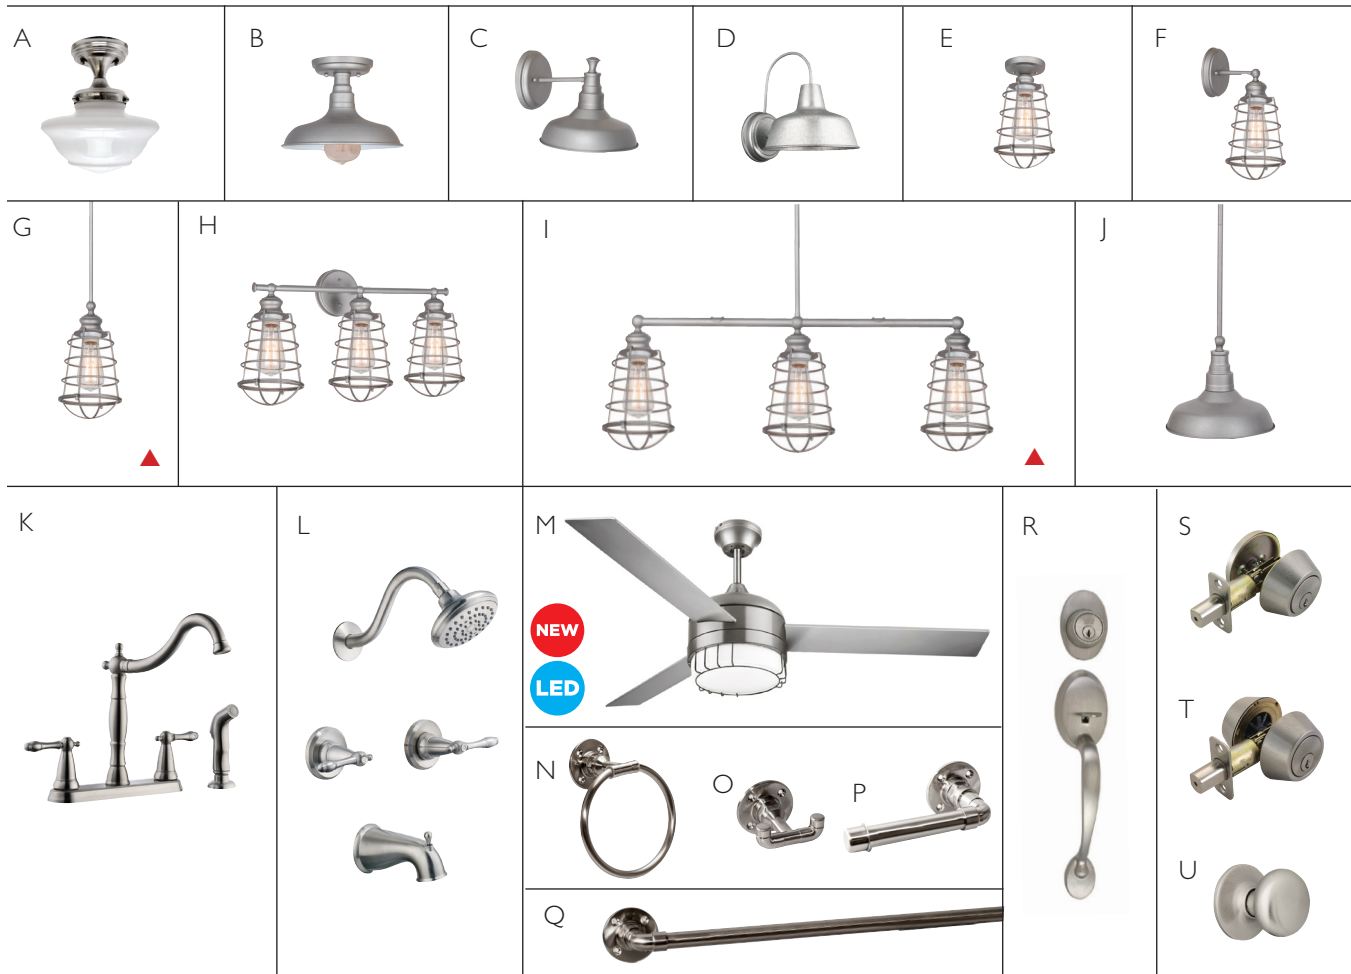

Retro/Period Whole House® Collection

GALVANIZED PAINT AND SATIN NICKEL

A Ceiling light 577494 List price: $50.95 B Semi-flush ceiling light 519876 List price: $44.95 C I Light wall light 519892 List price: $44.49 D Outdoor wall light 520965 List price: $59.95 E Semi-flush ceiling light 519686 List price: $40.95	F I Light wall light 519702 List price: $39.49 G Mini pendant ▲ 519645 List price: $57.95 H 3 Light vanity light 519728 List price: $116.49 I 3 Light pendant ▲ 519744 List price: $153.95 J Mini pendant 519819 List price: $55.49	K Kitchen faucet with sidespray 523241 List price: $276.49 L Bath & shower trim with valve 523480 List price: $224.95 M 52" LED Ceiling Fan NEW LED 157347-BN List price: $216.95 N Towel ring 580639 List price: $35.49 O Double robe hook 580647 List price: $28.95	P Toilet paper holder 580621 List price: $36.49 Q 24" Towel bar 580613 List price: $65.95 R Handleset 753533 List price: $139.49 S Single cylinder deadbolt 783589 List price: $24.49	T Double cylinder deadbolt 783829 List price: $26.95 U Cambridge lockset 753293 Dummy List price: $12.49 753301 Passage List price: $23.49 753319 Privacy List price: $24.49 753327 Entry List price: $28.95