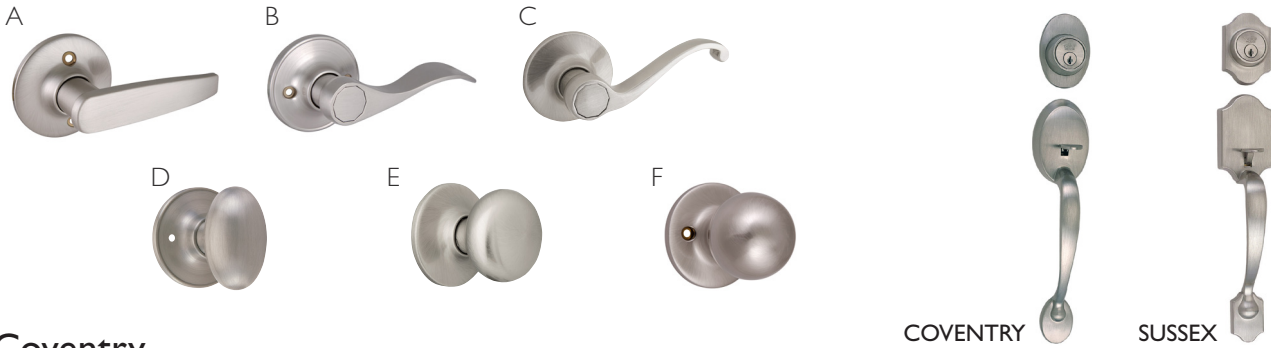

Includes 2W adjustable latch

Universal latches

Radius and square corner faceplates included

FUNCTION	PRODUCT #	PRODUCT #	LIST PRICE
A 6W Entry latch	582189 Satin nickel	582197 Bronze	\$13.49
B 6W Passage latch	582213 Satin nickel	582221 Bronze	12.95
C 6W Deadbolt latch	582247 Satin nickel	582254 Bronze	13.49

Includes 2W adjustable latch

LEICK HOME
WHOLE HOUSE®
INDOOR LIGHTING
OUTDOOR LIGHTING
CEILING FANS
PLUMBING
HARDWARE
BATH ACCESSORIES
BATH FURNITURE
VANITY TOPS
KITCHEN CABINETS
GARDEN

Springdale Keyed Entry Features & Benefits

Anti-bump technology for enhanced security

Single cylinder deadbolt with keyed lock exterior and thumbturn interior

Fully reversible for both left- or right-hand doors

Matte black finish coordinates with modern, industrial, and rustic farmhouse styles alike

Pro Entry Handlesets

Coventry

MATTE BLACK

INSIDE TRIM	TWO WAY LATCH PRODUCT #	LIST PRICE
B Springdale	778910	\$154.95
E Cambridge	778969	151.95

OIL RUBBED BRONZE

INSIDE TRIM	TWO WAY LATCH PRODUCT #	LIST PRICE
A Delavan	702050	\$142.49
B Springdale	700567	149.95
C Scroll	791699	153.95
D Egg	750232	145.49
E Cambridge	753566	145.49
F Ball	791681	134.49