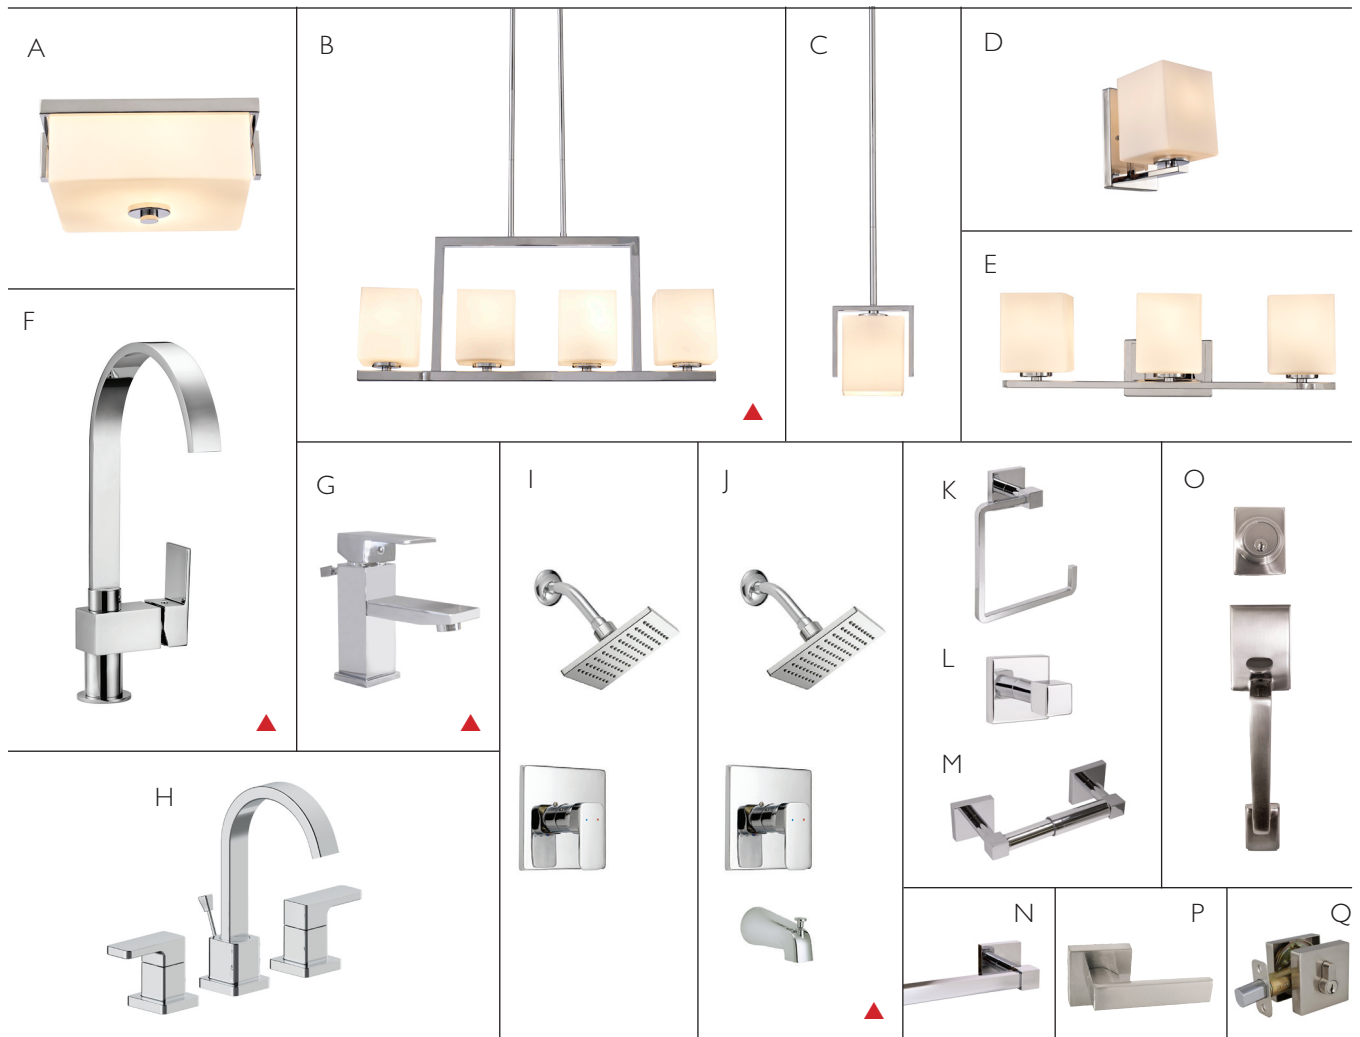

K Bathroom faucet
▲ 547554
List price: \$175.95

L Widespread bath-
room faucet
▲ 548289
List price: \$220.95

M Bath & shower
trim with valve
▲ 547679
List price: \$240.95

N Robe hook
581629
List price: \$22.95

O Toilet paper holder
581611
List price: \$33.95

P 24" Towel bar
581595
List price: \$54.49

Q Handleset
581926
List price: \$239.49

R Single cylinder
deadbolt
581868
List price: \$51.49

S Eastport lockset
580944 Dummy
List price: \$23.49
580951 Passage
List price: \$45.95
580969 Privacy
List price: \$47.95
580977 Entry
List price: \$84.95

Karsen Whole House® Collection

POLISHED CHROME

- | | | | | |
|--|---|---|---|--|
| <p>A Flush ceiling light
578500
List price: \$94.95</p> <p>B 4 Light pendant light
▲ 578468
List price: \$263.95</p> <p>C Mini pendant
578476
List price: \$82.49</p> <p>D I Light wall light
578484
List price: \$52.95</p> | <p>E 3 Light vanity light
578492
List price: \$141.49</p> <p>F Kitchen faucet
▲ 547620
List price: \$279.95</p> <p>G Centerset bathroom faucet
▲ 547588
List price: \$160.95</p> | <p>H Widespread bathroom faucet
594010
List price: \$237.49</p> <p>I Shower trim with valve
594499
List price: \$281.95</p> <p>J Bath & shower trim with valve
▲ 547604
List price: \$258.95</p> <p>K Towel ring
581488
List price: \$29.95</p> | <p>L Robe hook
581504
List price: \$19.95</p> <p>M Toilet paper holder
581496
List price: \$30.95</p> <p>N 24" Towel bar
581470
List price: \$47.49</p> <p>O Handleset*
581959
List price: \$249.95</p> | <p>P Karsen lockset*
581090 Dummy
List price: \$24.95
581108 Passage
List price: \$47.95
581116 Privacy
List price: \$49.49
581124 Entry
List price: \$84.95</p> <p>Q Single cylinder deadbolt*
581835
List price: \$51.49</p> |
|--|---|---|---|--|