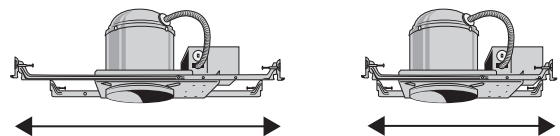

ALL HOUSINGS ARE AIRTIGHT AND SUITABLE FOR DAMP LOCATIONS