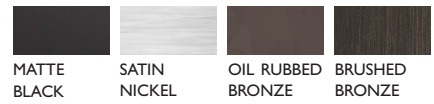

Emblem Series Locksets

Eastport

MATTE BLACK

FUNCTION	BOX PACK PRODUCT #	LIST PRICE
A Dummy/decorative	582601	$23.49
B Passage/hall & closet	582627	45.49
C Privacy/bed & bath	582635	47.49
D Keyed entry	582619	84.95
Keyed entry and deadbolt	582650	121.49
Handleset	582643	249.95

SATIN NICKEL

FUNCTION	BOX PACK PRODUCT #	LIST PRICE
A Dummy/decorative	580944	$23.49
B Passage/hall & closet	580951	45.95
C Privacy/bed & bath	580969	47.95
D Keyed entry	580977	84.95
Handleset	581926	239.49

BRUSHED BRONZE

FUNCTION	BOX PACK PRODUCT #	LIST PRICE
Handleset	▲ 581918	$238.95

Karsen

MATTE BLACK

FUNCTION	BOX PACK PRODUCT #	LIST PRICE
A Dummy/decorative	582361	$23.49
B Passage/hall & closet	582395	46.49
C Privacy/bed & bath	582403	48.49
D Keyed entry	582379	83.95
Keyed entry and deadbolt	582387	117.95
Handleset	582593	260.49

SATIN NICKEL

FUNCTION	BOX PACK PRODUCT #	LIST PRICE
A Dummy/decorative	581090	$24.95
B Passage/hall & closet	581108	47.95
C Privacy/bed & bath	581116	49.49
D Keyed entry	581124	84.95
Handleset	581959	249.95

OIL RUBBED BRONZE

FUNCTION	BOX PACK PRODUCT #	LIST PRICE
Handleset	▲ 581942	$244.49