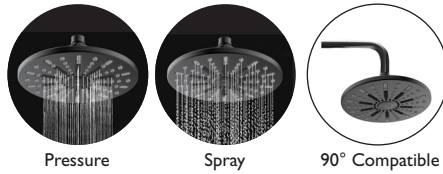

List price: \$136.95

▲ 562819 Oil rubbed bronze

List price: \$153.95

Ian and Mills Shower Head Features & Benefits NEW

Ian 2-function rain shower head

- Easily adjust between functions using the push button spray diverter switch
- Easy to clean rubber nozzles
- Compatible with 45- or 90-degree shower arm (not included)

Mills 6-function shower head

- Easily adjust between all 6 functions using the shower head dial
- Easy to clean rubber nozzles
- Compatible with 45-degree shower arm (not included)
- Unique eco-friendly setting that reduces flow to a drip while maintaining temperature when returning to a full spray