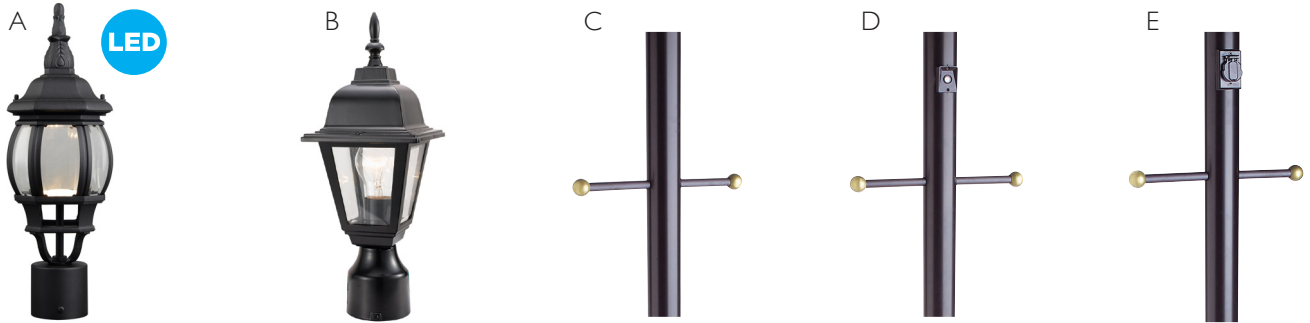

Lamp Posts and Accessories

PRODUCT #	DESCRIPTION	DIMENSIONS	LIST PRICE
A ▲ 578675	Canterbury II LED post light BLACK WITH BEVELED GLASS	18³/₈" h x 6" dia	$114.49
B 507509	Maple Street post light BLACK DIE-CAST ALUMINUM WITH BEVELED GLASS	16¹/₄" h x 6" dia	63.49
C 501817	Lamp post with cross arm in black	80" h x 3" d	61.95
D 502047	Lamp post with cross arm and photo eye in black	80" h x 3" d	89.49
E 579714	Lamp post with cross arm and electrical outlet in black	80" h x 3" d	82.95
F 588004	Square base pier base mount, black	2¹/₄" h x 3¹/₂" w x 3¹/₂" d	22.49
G 588004-BRZ	Square base pier base mount, bronze	2¹/₄" h x 3¹/₂" w x 3¹/₂" d	22.49
H 588897-BLK	Round base pier base mount, black	3¹/₂" h x 7" w x 7" d	34.49
I 579722	Electrical outlet replacement kit for lamp post in black	3" h x 2" w x .6" d	27.49
J 502146	Replacement photo eye kit for lamp post in black	2¹/₂" h x 2" w x 1³/₄" d	34.49