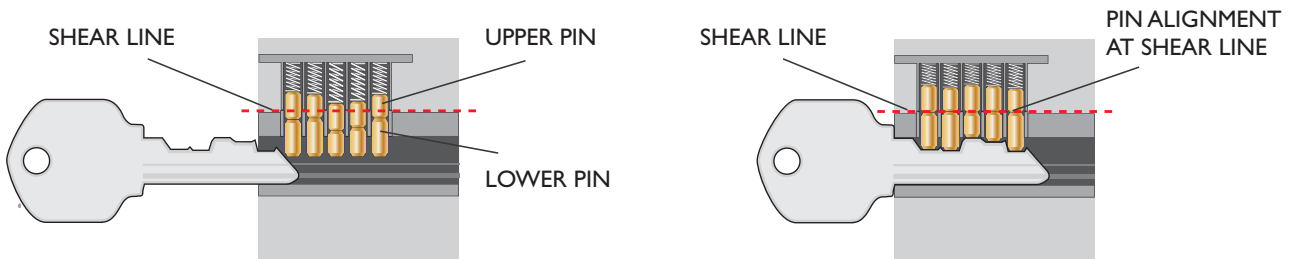

Lockset Product Knowledge

Certifications

ANSI Grade 3 products are tested to meet grade 3 residential quality standards.

5-Pin high security

Design House locks are a 5-pin tumbler lock design, which is a system that requires a specific key to move a series of pins to release the lock. When the proper key is inserted, the lower pins will be pushed upwards, lining up both the upper and lower pins at the shear line where the cylinder and the outer housing meet. When the pin pairs meet at the shear line, it allows the keys to rotate the cylinder, enabling the door knob to become unlocked.