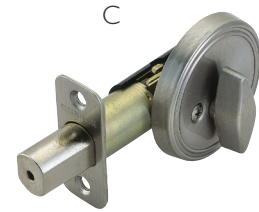

Note: All pro series locks standard with 2-way latch. Some items available with 6-way/universal latch as noted in descriptions.

Pro Series Locksets

Deadbolts

MATTE BLACK

FUNCTION	BOX PACK PRODUCT #	LIST PRICE
A Single cylinder	780262	\$29.49