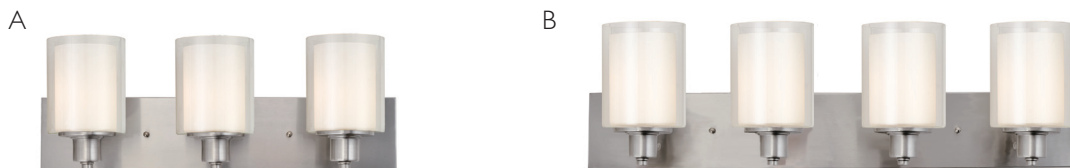

Most wall and vanity lights are suitable for up/down mounting and damp locations

Wall and Bath Lighting

Oslo Collection

SATIN NICKEL WITH FROSTED WHITE INNER GLASS AND CLEAR OUTER GLASS

PRODUCT #	DESCRIPTION	DIMENSIONS	LIST PRICE
A 556134	One light wall light	10¼" h x 5½" w x 7½" d	\$50.49
B 556142	Two light wall light	10¼" h x 16" w x 7½" d	93.49
C 556159	Three light vanity light	10¼" h x 25" w x 7½" d	125.95
D 556167	Four light vanity light	10¼" h x 34 ⁵ / ₈ " w x 7½" d	173.49
E 556175	Five light vanity light	10¼" h x 44" w x 7½" d	210.95