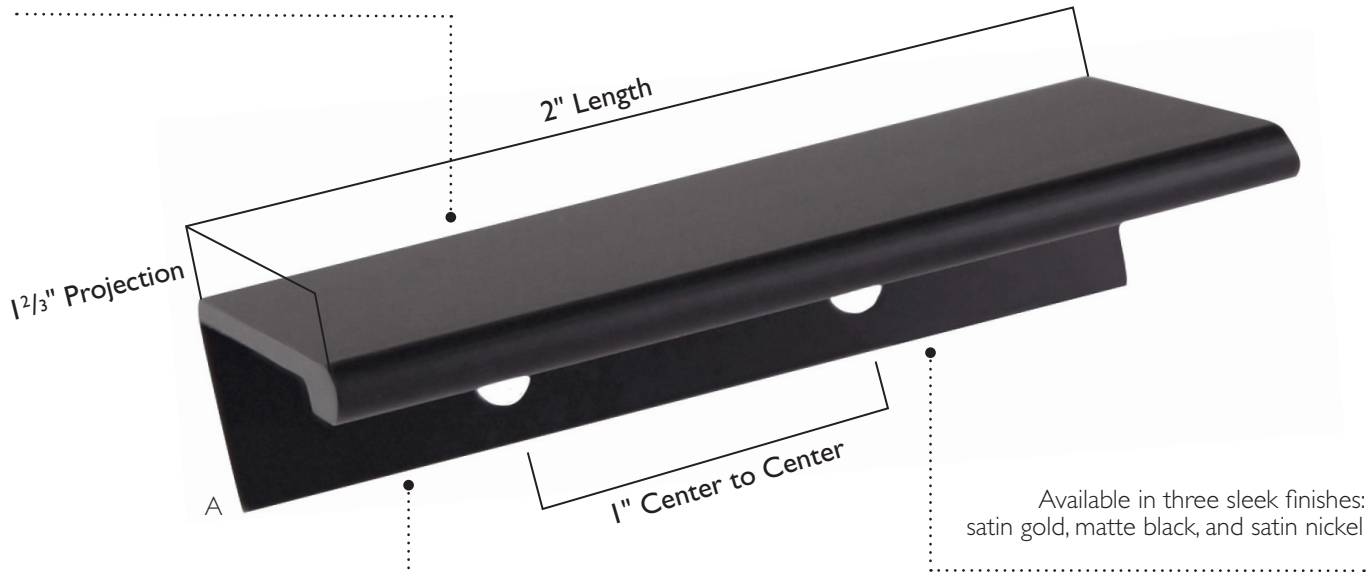

Mesa

PRODUCT #	FINISH	LIST PRICE
182444	Brushed nickel 10 pk	\$36.95
190231	Brushed nickel 25 pk	82.95
190454	Brushed nickel 50 pk	157.49

Edge Finger Pull Features & Benefits NEW

Mounting hardware includes two screw sizes for easy installation on all types of drawers and doors

Modern style adds an updated look to any decor

Edge Finger pull

CC 00MM

	PRODUCT #	DESCRIPTION	LIST PRICE
	206623-SG	Edge finger pull, 10 pk SATIN GOLD	\$33.95
A	206623-BLK	Edge finger pull, 10 pk MATTE BLACK	31.95
	206623-SN	Edge finger pull, 10 pk SATIN NICKEL	28.95