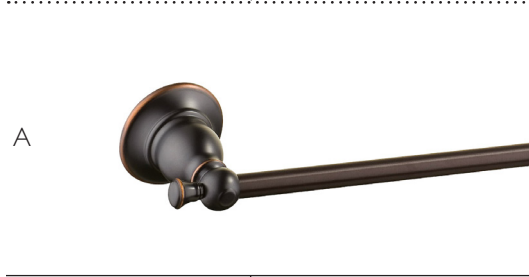

Kimball Collection

	PRODUCT #	DESCRIPTION	LIST PRICE
A	580654	24" Towel bar in satin black	$71.95
	580613	24" Towel bar in satin nickel	65.95
B	580670	Towel ring in satin black	39.49
	580639	Towel ring in satin nickel	35.49
C	580662	Toilet paper holder in satin black	40.49
	580621	Toilet paper holder in satin nickel	36.49
D	580688	Double robe hook in satin black	30.95
	580647	Double robe hook in satin nickel	28.95
	188581	4 piece accessory kit in satin black Includes: 24" towel bar; towel ring, toilet paper holder and robe hook (not shown)	178.49
	188573	4 piece accessory kit in satin nickel Includes: 24" towel bar; towel ring, toilet paper holder and robe hook (not shown)	161.95