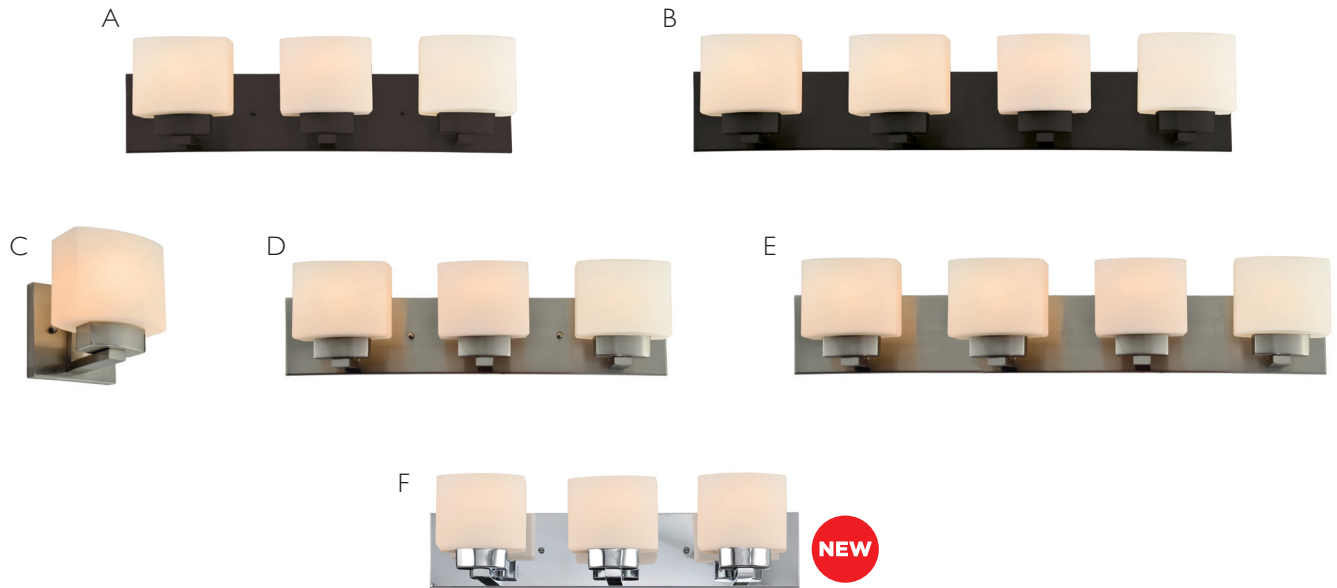

Wall and Bath Lighting

Dove Creek Collection

MATTE BLACK, SATIN NICKEL, AND POLISHED CHROME WITH FROSTED GLASS

PRODUCT #	DESCRIPTION	DIMENSIONS	LIST PRICE
A 588418	Three light vanity light in matte black	6½" h x 24" w x 6" d	$142.49
B 588426	Four light vanity light in matte black	6½" h x 32" w x 6" d	182.95
C 577981	One light wall light in satin nickel	6½" h x 5¾" w x 6" d	44.49
D 578005	Three light vanity light in satin nickel	6½" h x 24" w x 6" d	117.49
E 578013	Four light vanity light in satin nickel	6½" h x 32" w x 6" d	157.49
F 587469	Three light vanity light in polished chrome	6½" h x 24" w x 6" d	117.49