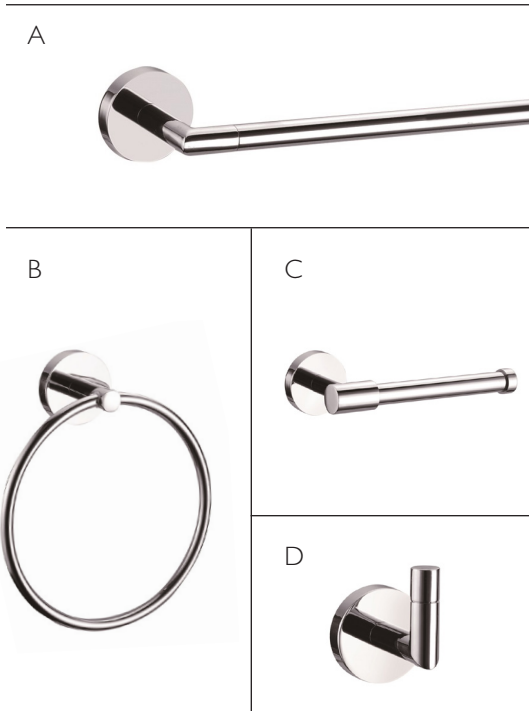

B

C

D

A

Kassel Collection

	PRODUCT #	DESCRIPTION	LIST PRICE
A	558262	18" Towel bar in brushed nickel	\$21.95
	558213	18" Towel bar in polished chrome	20.95
	558270	24" Towel bar in brushed nickel	24.49
	558221	24" Towel bar in polished chrome	23.49
B	558254	Towel ring in brushed nickel	16.95
	558205	Towel ring in polished chrome	14.95
C	558247	Toilet paper holder in brushed nickel	20.95
	558197	Toilet paper holder in polished chrome	19.95
	188698	4 piece accessory kit in polished chrome Includes: 24" towel bar; towel ring, toilet paper holder and robe hook (not shown)	66.49

B

C

D

Bath Accessories

Graz Collection

	PRODUCT #	DESCRIPTION	LIST PRICE
A	558361	18" Towel bar in satin nickel	\$32.49
	558312	18" Towel bar in polished chrome	27.95
	558379	24" Towel bar in satin nickel	34.49
	558320	24" Towel bar in polished chrome	28.49
B	558353	Towel ring in satin nickel	23.49
	558304	Towel ring in polished chrome	19.95
C	558346	Toilet paper holder in satin nickel	26.49
	558296	Toilet paper holder in polished chrome	23.49
D	558338	Robe hook in satin nickel	19.95
	558288	Robe hook in polished chrome	17.95
	188722	4 piece accessory kit in satin nickel Includes: 24" towel bar, towel ring, toilet paper holder and robe hook (not shown)	94.49
	188714	4 piece accessory kit in polished chrome Includes: 24" towel bar, towel ring, toilet paper holder and robe hook (not shown)	86.49