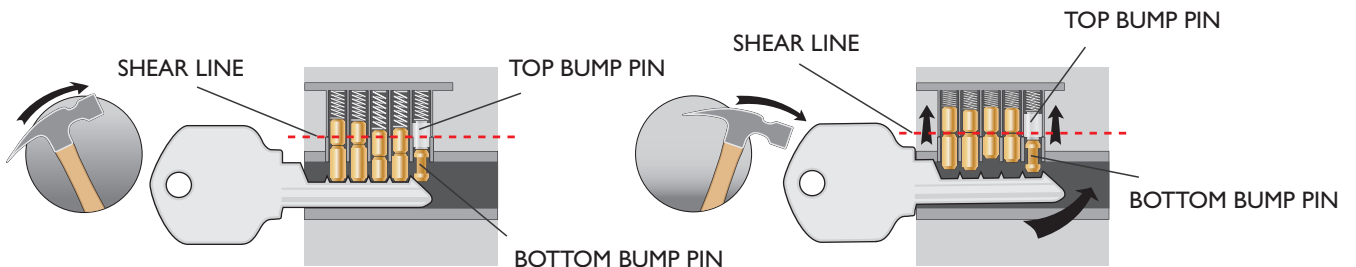

Anti-bump technology

Unlawful entry can be gained by skillfully “bumping” a pin tumbler lock. This action sends a shockwave through the key which then transfers to the pins causing them to rise in the cylinder walls, past the shear line. Once the pins travel past the shear line, a simple twist of the key opens the lock.

Design Houses anti-bump pin technology prevents the pins from moving past the shear line when they are “bumped” by not allowing sufficient force to move the pins, resulting in a securely locked door.