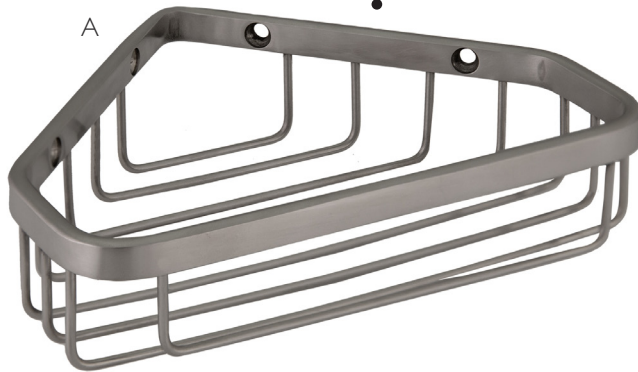

Corner Shower Baskets Features & Benefits NEW

Easy installation with hardware included

Available in two convenient sizes and two modern finishes

Perfect for optimizing space and organizing your shower essentials