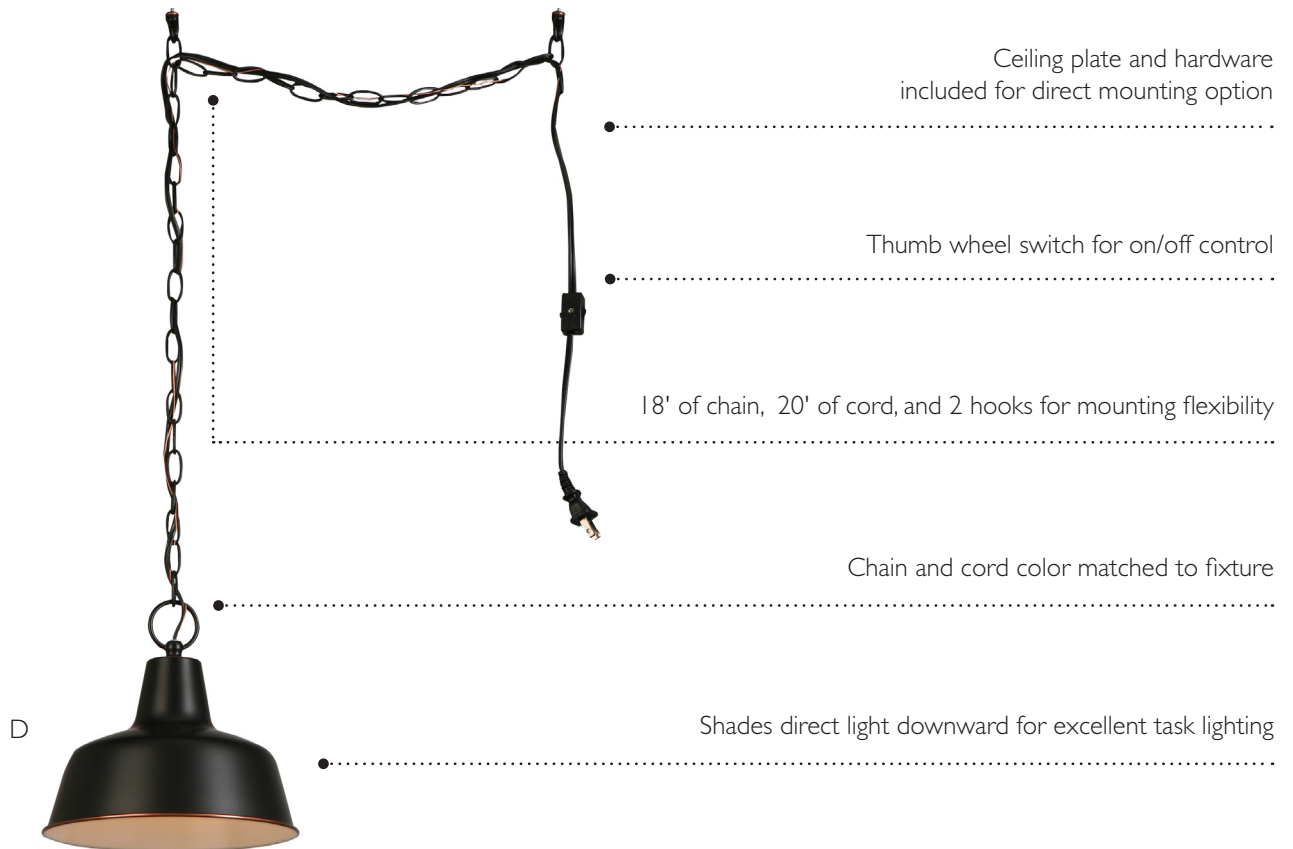

Millbridge Chandelier

POLISHED BRASS WITH CLEAR RIBBED GLASS

PRODUCT #	DESCRIPTION	DIMENSIONS	LIST PRICE
500546	Five light chandelier	13½" h x 22¾" dia	\$110.95

Swag Lighting

	PRODUCT #	DESCRIPTION	DIMENSIONS	LIST PRICE
A	579409	Mason one light swag light GALVANIZED PAINT	9" h x 10" dia	\$85.95
B	517664	Millbridge one light swag light OIL RUBBED BRONZE WITH ALABASTER GLASS	9" h x 15" dia	113.95
C	517565	Millbridge one light swag light SATIN NICKEL WITH ALABASTER GLASS	9" h x 15" dia	113.95
D	579391	Mason one light swag light OIL RUBBED BRONZE	9" h x 10" dia	85.95

Gracelyn Pendant Light Features & Benefits NEW

Swivel mount adapter for mounting on sloped ceilings up to 45 degree angle

Includes 2 x 6" and 2 x 12" rods and 1 x 2.15" stem for adjustable height

ETL listed for use in dry locations

Dimmable when used with a compatible dimmer switch (not included)

Clear seeded glass minimizes the appearance of dust or fingerprints and provides a brilliant glow of light

Uses 1 60 Watt medium base bulb or LED equivalent (not included)