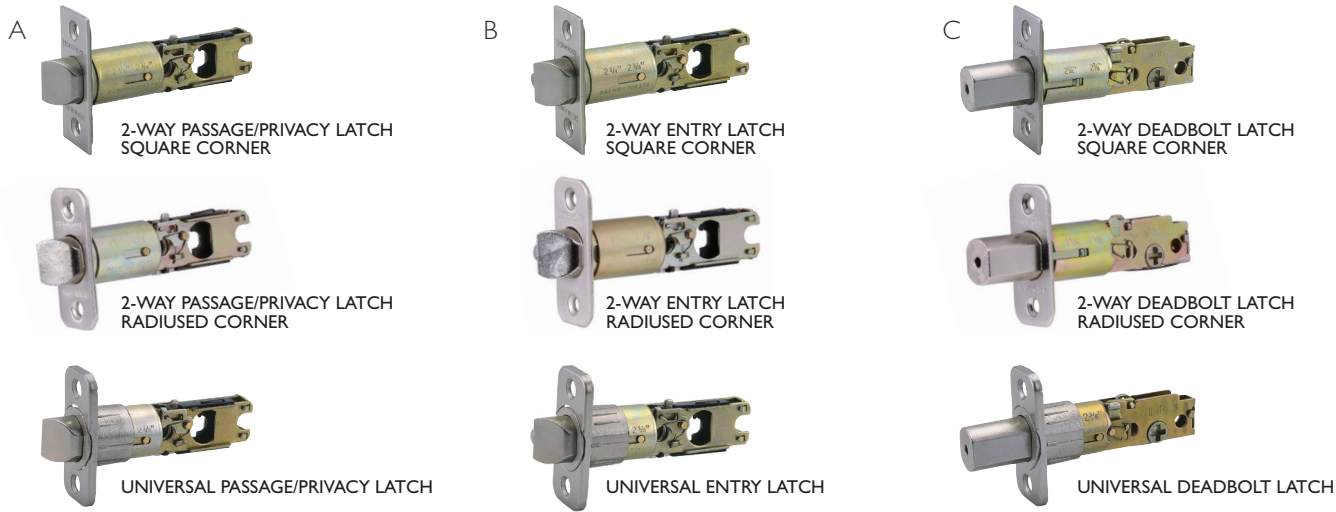

Pro Series Latches and Strikeplates

LIECK HOME

WHOLE HOUSE®

INDOOR LIGHTING

OUTDOOR LIGHTING

Ceiling Fans

PLUMBING

HARDWARE

BATH ACCESSORIES

BATH FURNITURE

VANITY TOPS

KITCHEN CABINETS

GARDEN

Adjustable Replacement Latches

SATIN NICKEL

FUNCTION	SQUARE CORNER	RADIUSED CORNER	UNIVERSAL LATCH	LIST PRICE
A Passage/privacy	790774	790253	783324	$11.49
B Entry/deadlock	790782	790402	783316	11.49
C Deadbolt	790758	790634	783332	11.95

OIL RUBBED BRONZE

FUNCTION	SQUARE CORNER	RADIUSED CORNER	UNIVERSAL LATCH	LIST PRICE
A Passage/privacy	705806	790287	783357	$11.49
B Entry/deadlock	703561	790527	783340	11.49
C Deadbolt	728279	790659	783365	11.95

POLISHED BRASS

FUNCTION	SQUARE CORNER	RADIUSED CORNER	UNIVERSAL LATCH	LIST PRICE
A Passage/privacy	786129	790212	783175	$11.49
B Entry/deadlock	786111	790295	783209	11.49
C Deadbolt	786103	790618	783217	11.49

ANTIQUe BRASS

FUNCTION	RADIUSED CORNER	UNIVERSAL LATCH	LIST PRICE
A Passage/privacy		753749	$11.49
B Entry/deadlock	790360	753848	11.49
C Deadbolt		753855	11.49

SATIN CHROME

FUNCTION	UNIVERSAL LATCH	LIST PRICE
A Passage/privacy	787382	$11.49
B Entry/deadlock	787390	11.49
C Deadbolt	787408	11.49

Strikeplates

SATIN NICKEL

FUNCTION	SQUARE CORNER	RADIUSED CORNER	STANDARD	LIST PRICE
A Handle	783241			$1.49
B Deadbolt		999250	990465	1.49

OIL RUBBED BRONZE

FUNCTION	SQUARE CORNER	RADIUSED CORNER	STANDARD	LIST PRICE
A Handle	811620	811638		$1.49
B Deadbolt		999276	811604	1.49