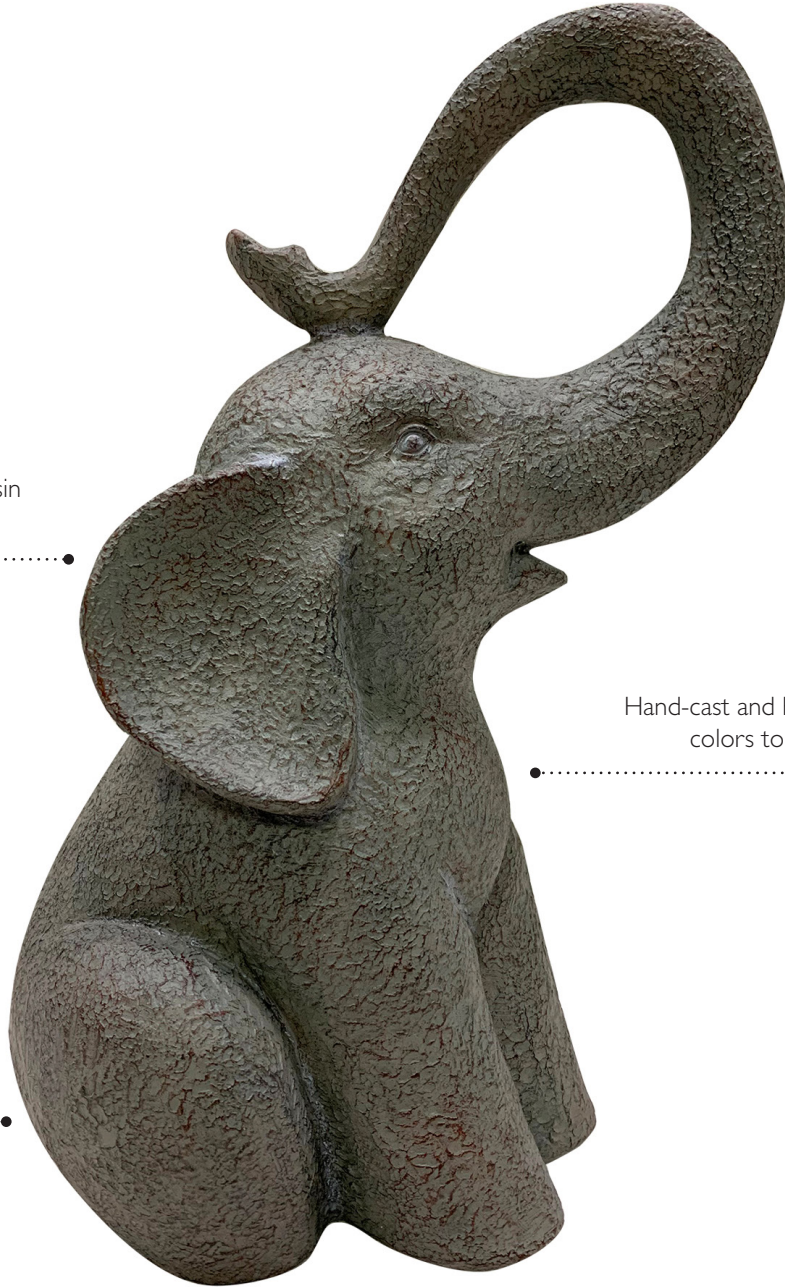

Garden

Statuary

Planters

Statuary Elephant Features & Benefits NEW

Made from a sturdy polyresin material for long lasting life

Hand-cast and hand-painted in beautiful colors to highlight intricate details

Suitable for both indoor and outdoor use