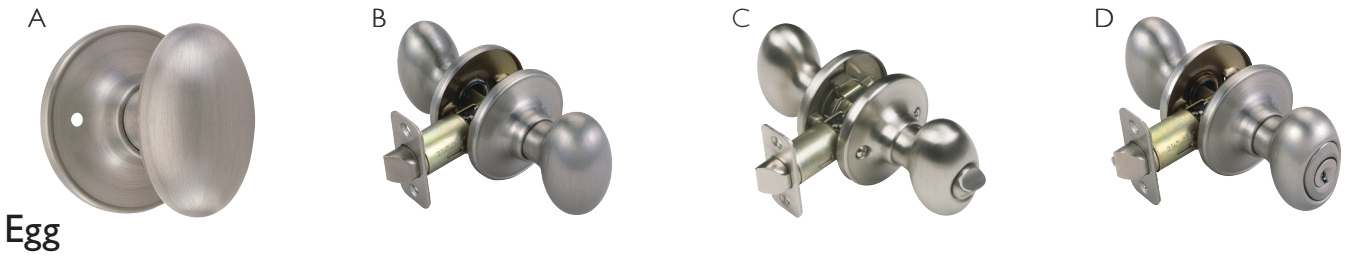

FUNCTION	BOX PACK PRODUCT #	LIST PRICE
A Dummy/decorative	783191	\$10.49
B Passage/hall & closet	782912	20.49
C Privacy/bed & bath	782920	21.49
D Keyed entry	782938	23.49

SATIN CHROME

FUNCTION	BOX PACK PRODUCT #	LIST PRICE
A Dummy/decorative	▲ 787515	\$10.49
D Keyed entry	▲ 787549	24.95

Note: All pro series locks standard with 2-way latch. Some items available with 6-way/universal latch as noted in descriptions.

Pro Series Locksets

Egg

SATIN NICKEL

FUNCTION	BOX PACK PRODUCT #	LIST PRICE
A Dummy/decorative	750620	\$14.49
B Passage/hall & closet	750489	32.49
C Privacy/bed & bath	750497	35.49
D Keyed entry	750505	39.95