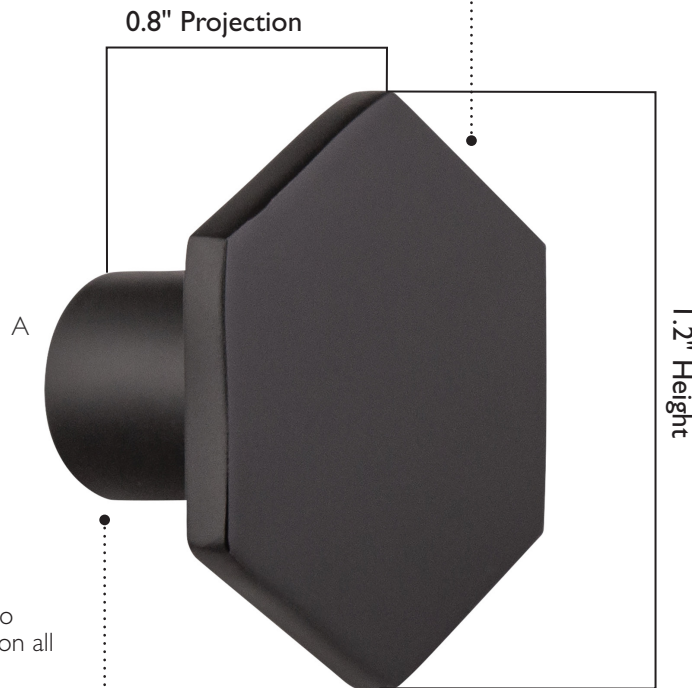

Mounting hardware includes two screw sizes for easy installation on all types of drawers and doors

Available in three sleek finishes: satin gold, matte black, and satin nickel

Solid Hexagon knob

	PRODUCT #	DESCRIPTION	LIST PRICE
	206599-SG	Solid hexagon knob, 10 pk SATIN GOLD	$27.49
A	206599-BLK	Solid hexagon knob, 10 pk MATTE BLACK	24.49
	206599-SN	Solid hexagon knob, 10 pk SATIN NICKEL	25.49