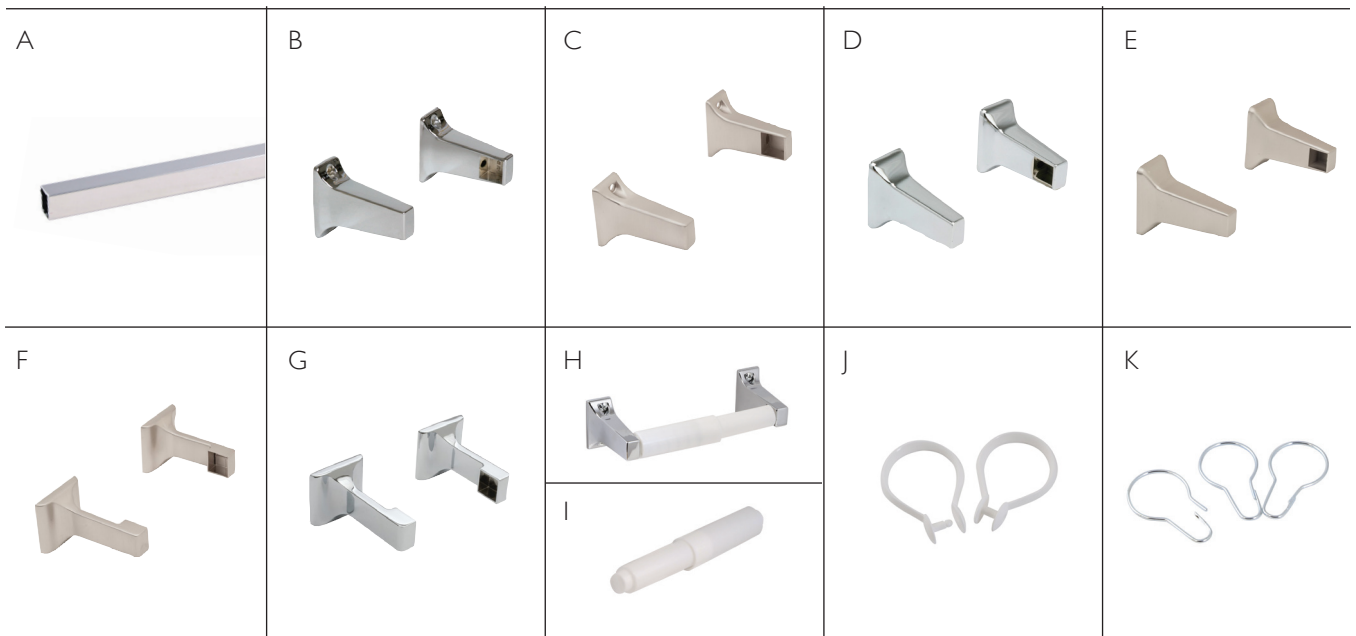

Bath Accessories

PRODUCT #	DESCRIPTION	LIST PRICE	PRODUCT #	DESCRIPTION	LIST PRICE
A ▲564369	5/8" x 18" Towel bar in polished aluminum	$3.49	E ▲564278	5/8" Bar bracket in satin nickel	$8.49
▲564385	5/8" x 24" Towel bar in polished stainless steel	5.49	▲564336	3/4" Bar bracket in satin nickel	8.49
▲564393	5/8" x 24" Towel bar in satin nickel	6.49	F ▲564351	3/4" Bar arm bracket in satin nickel	8.49
▲564435	3/4" x 18" Towel bar in polished stainless steel	4.95	G 559930	3/4" Bar arm bracket in chrome	7.95
▲564450	3/4" x 24" Towel bar in polished stainless steel	5.95	H 564112	Exposed mount toilet paper holder in chrome	9.49
564468	3/4" x 24" Towel bar in satin nickel	7.49	564120	Concealed mount toilet paper holder in chrome	9.49
▲564484	3/4" x 30" Towel bar in polished stainless steel	5.95	▲564138	Concealed mount toilet paper holder in satin nickel	9.95
▲564500	3/4" x 36" Towel bar in polished stainless steel	5.95	I ▲564146	Plastic toilet tissue roller 5 pk in white	9.49
B 559948	5/8" Bar bracket in chrome	7.95	▲564153	Plastic toilet paper roller step end 5 pk in white	9.49
▲564302	3/4" Bar bracket in chrome	7.49	▲564161	Plastic toilet paper roller step end 5 pk in chrome	14.49
C ▲559955	5/8" Bar bracket in satin nickel	8.49	J 564245	Plastic shower curtain rings 12 pk in white	5.95
▲564310	3/4" Bar bracket in satin nickel	8.49	K 564252	Shower curtain rings 24 pk in chrome	6.95
D ▲564260	5/8" Bar bracket in chrome	7.49			
▲564328	3/4" Bar bracket in chrome	7.49