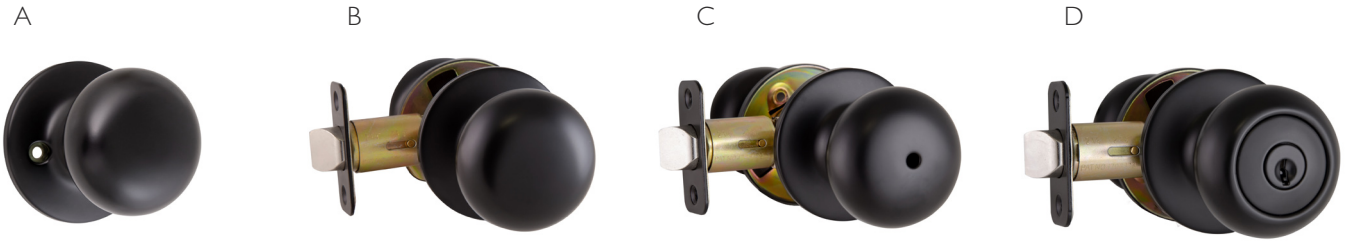

Pro Series Locksets

Cambridge

MATTE BLACK

FUNCTION	BOX PACK PRODUCT #	LIST PRICE
A Dummy/decorative	778928	$14.49
B Passage/hall & closet	778951	27.49
C Privacy/bed & bath	778944	28.95
D Keyed entry	778936	30.95

POLISHED CHROME

FUNCTION	BOX PACK PRODUCT #	LIST PRICE
A Dummy/decorative	779017	$11.49
B Passage/hall & closet	779033	21.95
C Privacy/bed & bath	779041	23.49
D Keyed entry	779025	26.95

POLISHED BRASS

FUNCTION	BOX PACK PRODUCT #	LIST PRICE
A Dummy/decorative	753251	$10.49
B Passage/hall & closet	753269	21.49
C Privacy/bed & bath	753277	22.49
D Keyed entry	753285	26.95

SATIN NICKEL

FUNCTION	VIEW PACK PRODUCT #	BOX PACK PRODUCT #	LIST PRICE
A Dummy/decorative		753293	$12.49
B Passage/hall & closet	▲753129	753301	23.49
Passage - universal		741306	24.49
C Privacy/bed & bath	▲753137	753319	24.49
Privacy - universal		741314	26.95
D Keyed entry		753327	28.95
Entry - universal		741322	29.95
Keyed entry & deadbolt		701821	55.49

OIL RUBBED BRONZE

FUNCTION	BOX PACK PRODUCT #	LIST PRICE
A Dummy/decorative	753434	$13.49
B Passage/hall & closet	753442	26.95
Passage - universal	753020	26.95
C Privacy/bed & bath	753459	26.95
Privacy - universal	753038	27.49
D Keyed entry	753467	30.95
Keyed entry & deadbolt	701813	58.49

Note: All pro series locks standard with 2-way latch. Some items available with 6-way/universal latch as noted in descriptions.

LEICK HOME
WHOLE HOUSE®
INDOOR LIGHTING
OUTDOOR LIGHTING
CEILING FANS
PLUMBING
HARDWARE
BATH ACCESSORIES
BATH FURNITURE
VANITY TOPS
KITCHEN CABINETS
GARDEN