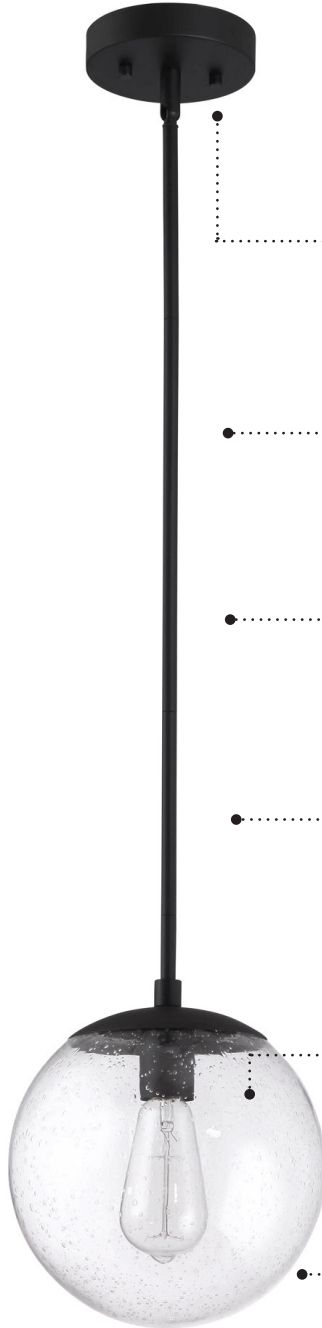

Millbridge Chandelier

POLISHED BRASS WITH CLEAR RIBBED GLASS

PRODUCT #	DESCRIPTION	DIMENSIONS	LIST PRICE
500546	Five light chandelier	13½" h x 22¾" dia	\$110.95

Swag Lighting

	PRODUCT #	DESCRIPTION	DIMENSIONS	LIST PRICE
A	579409	Mason one light swag light GALVANIZED PAINT	9" h x 10" dia	\$85.95
B	517664	Millbridge one light swag light OIL RUBBED BRONZE WITH ALABASTER GLASS	9" h x 15" dia	113.95
C	517565	Millbridge one light swag light SATIN NICKEL WITH ALABASTER GLASS	9" h x 15" dia	113.95
D	579391	Mason one light swag light OIL RUBBED BRONZE	9" h x 10" dia	85.95

Gracelyn Pendant Light Features & Benefits NEW

Swivel mount adapter for mounting on sloped ceilings up to 45 degree angle

Includes 2 x 6" and 2 x 12" rods and 1 x 2.15" stem for adjustable height

ETL listed for use in dry locations

Dimmable when used with a compatible dimmer switch (not included)

Clear seeded glass minimizes the appearance of dust or fingerprints and provides a brilliant glow of light

Uses 1 60 Watt medium base bulb or LED equivalent (not included)