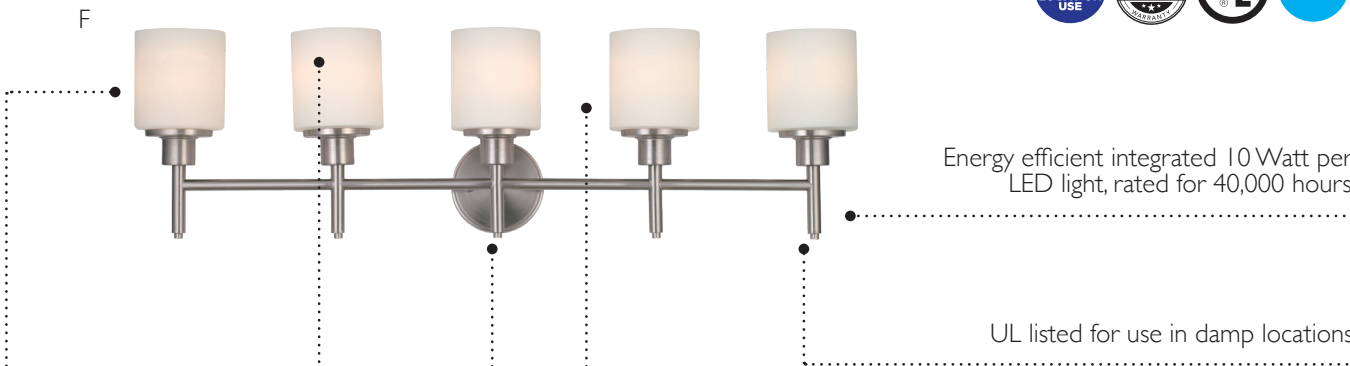

Aubrey LED Lights Features & Benefits

Integrated LED fixture uses built-in LED modules

Mount up or down based on desired look and space

Warm white 2800K color temperature presents a cozy, calm ambience

Frosted glass shade provides a soft diffusion of light great for personal grooming