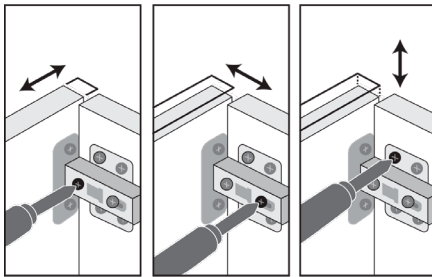

Adjustable hinges

LEFT & RIGHT

IN & OUT

UP & DOWN

LEFT & RIGHT If you see a gap between both of your cabinet doors, you can adjust the screw as shown in the photo to move the door to the left or right.

IN & OUT If you notice that the door is pulling away from the cabinet, you can adjust the screw as shown in the photo to adjust the depth of the door in or out.

UP & DOWN If the doors are not sitting at the same height, or the single door is sitting too high or low, you can adjust the screw as shown in the photo to change the height of the door.

Cleaning Tips

Note: There are many wood cleaning products available. To prevent damage, avoid any products that contain harsh chemicals, bleach, or ammonia. Also avoid any abrasive cleaning products.

DUSTING Wipe cabinets often with a soft, lint-free cloth. Cloth may be slightly dampened with water or a spray dust remover.

SPILLS To avoid permanent damage or discoloration to your cabinet's finish, clean spills immediately with a soft cloth dampened with mild soap. Dry with a separate soft cloth.

CLEANING To clean cabinets wipe them down with a soft cloth dampened with mild soap. Dry with a separate soft cloth.

Certifications

TSCA Title VI Compliant Design House furniture products noted as TSCA Title VI compliant meet these requirements. The EPA (Environmental Protection Agency) published in the final register a final rule to reduce exposure to formaldehyde emissions from certain wood products. The EPA worked with CARB to help ensure the final national rule was consistent with California's requirement for similar composite wood products.