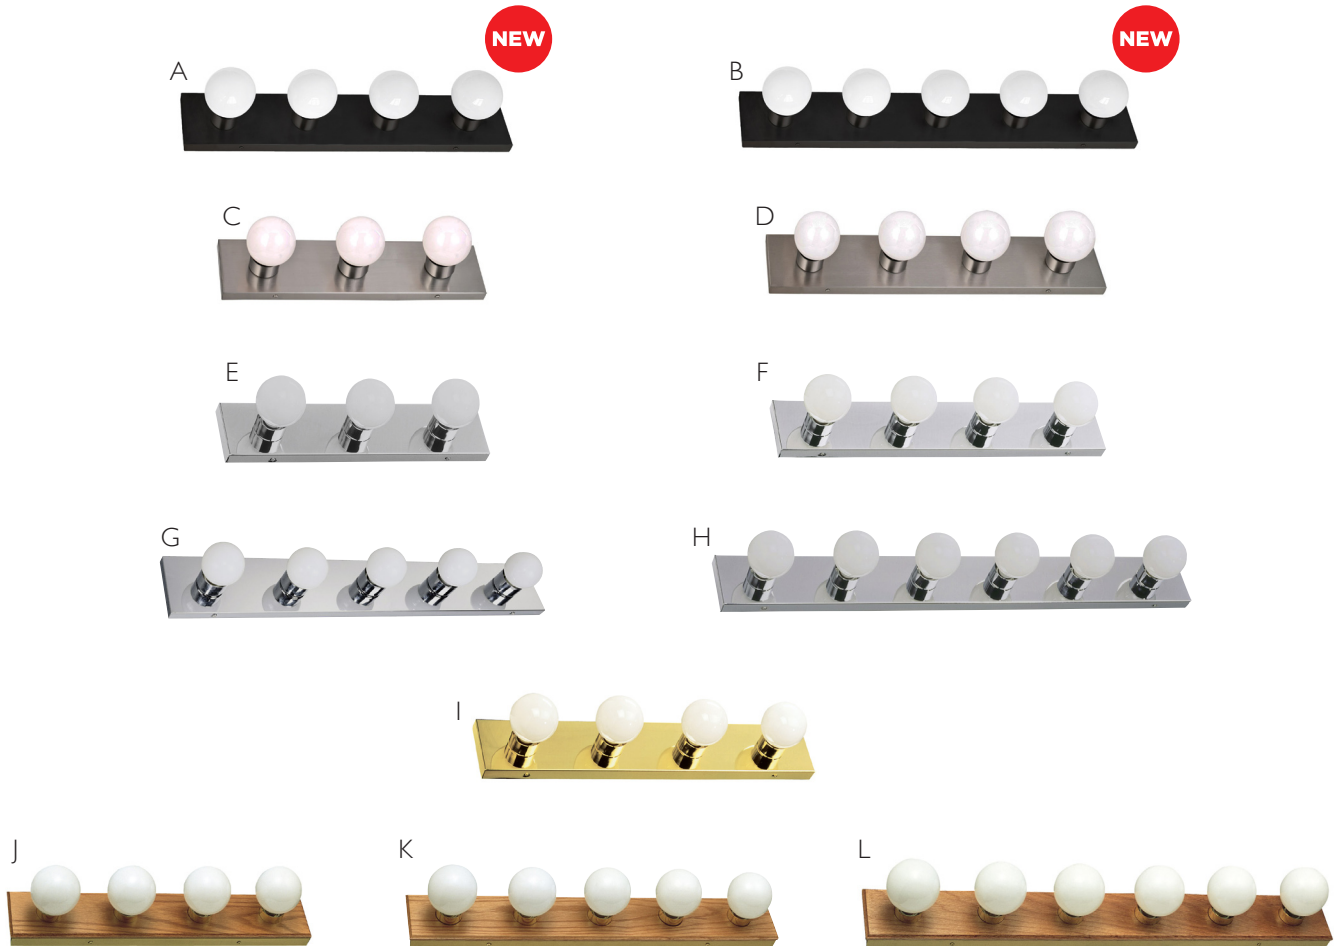

Wall and Bath Lighting

PRODUCT #	DESCRIPTION	DIMENSIONS	LIST PRICE
A 588574-BLK	Four light vanity light in matte black	4$\frac{1}{3}$" h x 24" w x 2" d	$40.95
B 588582-BLK	Five light vanity light in matte black	4$\frac{1}{3}$" h x 30" w x 2" d	56.49
C 519280	Three light vanity light in satin nickel	4$\frac{1}{3}$" h x 18" w x 2" d	28.49
D 519298	Four light vanity light in satin nickel	4$\frac{1}{3}$" h x 24" w x 2" d	36.95
E 500850	Three light vanity light in polished chrome	4$\frac{1}{3}$" h x 18" w x 2" d	27.49
F 500892	Four light vanity light in polished chrome	4$\frac{1}{3}$" h x 24" w x 2" d	34.49
G 509653	Five light vanity light in polished chrome	4$\frac{1}{3}$" h x 30" w x 2" d	44.49
H 500942	Six light vanity light in polished chrome	4$\frac{1}{3}$" h x 36" w x 2" d	52.49
I 500868	Four light vanity light in polished brass	4$\frac{1}{3}$" h x 24" w x 2" d	36.95
J 500207	Four light vanity light in honey oak	4$\frac{1}{2}$" h x 24" w x 2$\frac{1}{2}$" d	40.95
K 500215	Five light vanity light in honey oak	4$\frac{1}{2}$" h x 30" w x 2$\frac{1}{2}$" d	60.95
L 500223	Six light vanity light in honey oak	4$\frac{1}{2}$" h x 36" w x 2$\frac{1}{2}$" d	69.49

Most wall and vanity lights are suitable for up/down mounting and damp locations