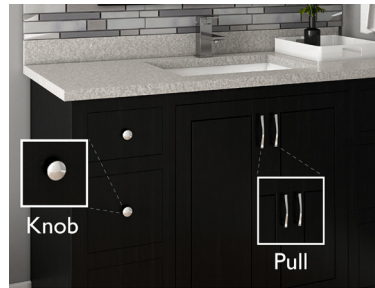

Door and Cabinet Hardware Product Knowledge

Cabinet Hardware

Cabinet knobs are typically used on cabinet drawers or doors that are less than 18" wide. For cabinet doors and drawers that are over 18" wide, either two knobs or one cabinet pull could be used.

Knob dimensions are measured in diameter for round knobs and in length and projection for T-pull knobs, while cabinet pull dimensions are measured in overall length, projection and center-to-center.