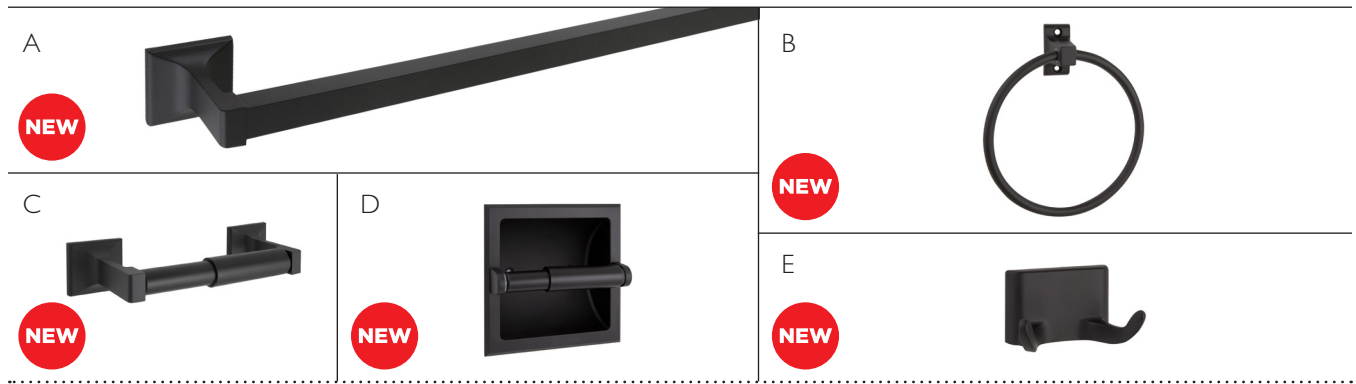

Bath Accessories

Millbridge Collection

PRODUCT #	DESCRIPTION	LIST PRICE	PRODUCT #	DESCRIPTION	LIST PRICE
539130	18" Towel bar in satin nickel	$22.95	539254	Recessed toilet paper holder in oil rubbed bronze	32.49
533018	18" Towel bar in polished chrome	19.49	533372	Recessed toilet paper holder in polished brass	30.49
539205	18" Towel bar in oil rubbed bronze	25.95	E 544593	Double robe hook in matte black	13.95
A 544577	24" Towel bar in matte black	30.95	539197	Double robe hook in satin nickel	10.49
539148	24" Towel bar in satin nickel	25.95	533059	Double robe hook in polished chrome	8.49
533026	24" Towel bar in polished chrome	22.95	539262	Double robe hook in oil rubbed bronze	11.49
539213	24" Towel bar in oil rubbed bronze	27.95	533307	Double robe hook in polished brass	9.49
533273	24" Towel bar in polished brass	26.49	544544	4 piece accessory kit in matte black Includes: 24" towel bar; towel ring, toilet paper holder and robe hook (not shown)	60.95
539155	30" Towel bar in satin nickel	28.49	534644	4 piece accessory kit in satin nickel Includes: 24" towel bar; towel ring, toilet paper holder and robe hook (not shown)	55.95
533034	30" Towel bar in polished chrome	24.49	534628	4 piece accessory kit in polished chrome Includes: 24" towel bar; towel ring, toilet paper holder and robe hook (not shown)	48.49
539221	30" Towel bar in oil rubbed bronze	32.49	560854	4 piece accessory kit in oil rubbed bronze Includes: 24" towel bar; towel ring, toilet paper holder and robe hook (not shown)	58.95
B 544585	Towel ring in matte black	16.95	534636	4 piece accessory kit in polished brass Includes: 24" towel bar; towel ring, toilet paper holder and robe hook (not shown)	53.49
539163	Towel ring in satin nickel	12.95			
533091	Towel ring in polished chrome	10.49			
539239	Towel ring in oil rubbed bronze	13.95			
533349	Towel ring in polished brass	12.95			
C 544569	Toilet paper holder in matte black	19.95			
539171	Toilet paper holder in satin nickel	16.95			
533042	Toilet paper holder in polished chrome	15.49			
539247	Toilet paper holder in oil rubbed bronze	17.95			
533299	Toilet paper holder in polished brass	15.49			
D 544554	Recessed toilet paper holder in matte black	33.49			
539189	Recessed toilet paper holder in satin nickel	30.49			
533125	Recessed toilet paper holder in polished chrome	$28.49