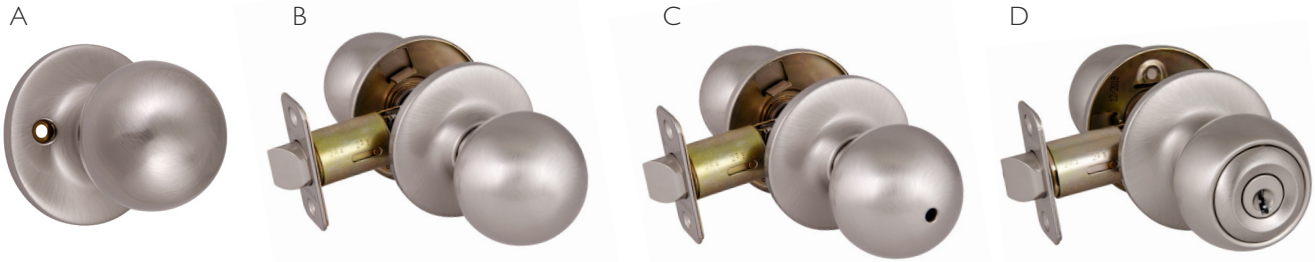

Pro Series Locksets

Ball

SATIN NICKEL

FUNCTION	VIEW PACK PRODUCT #	BOX PACK PRODUCT #	LIST PRICE
A Dummy/decorative		781856	$11.49
B Passage/hall & closet		781872	22.49
C Privacy/bed & bath		781864	23.49
D Keyed entry		781880	27.95

OIL RUBBED BRONZE

FUNCTION	BOX PACK PRODUCT #	LIST PRICE
A Dummy/decorative	791616	$12.49
B Passage/hall & closet	791582	23.49
C Privacy/bed & bath	791590	24.49
D Keyed entry	791608	28.95

POLISHED BRASS

FUNCTION	BOX PACK PRODUCT #	LIST PRICE
A Dummy/decorative	783191	$10.49
B Passage/hall & closet	782912	20.49
C Privacy/bed & bath	782920	21.49
D Keyed entry	782938	23.49

SATIN CHROME

FUNCTION	BOX PACK PRODUCT #	LIST PRICE
A Dummy/decorative	▲ 787515	$10.49
D Keyed entry	▲ 787549	24.95

Note: All pro series locks standard with 2-way latch. Some items available with 6-way/universal latch as noted in descriptions.