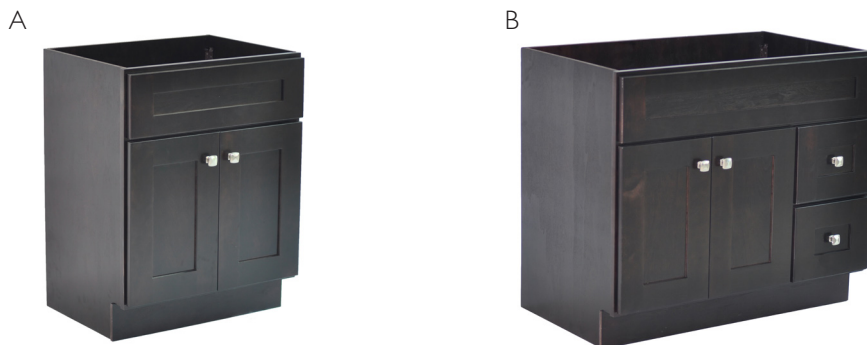

PRODUCT #	DESCRIPTION	DIMENSIONS	LIST PRICE
A 586966	24" Two door vanity	24" w x 18" d x 31½" h	$343.95
586974	24" Two door vanity	24" w x 21" d x 31½" h	380.95
586982	30" Two door vanity	30" w x 21" d x 31½" h	440.49
B 586990	36" Two door, two drawer vanity	36" w x 21" d x 31½" h	622.95

Refer to pages 157, 159, and 162 for coordinating mirrors and medicine cabinets