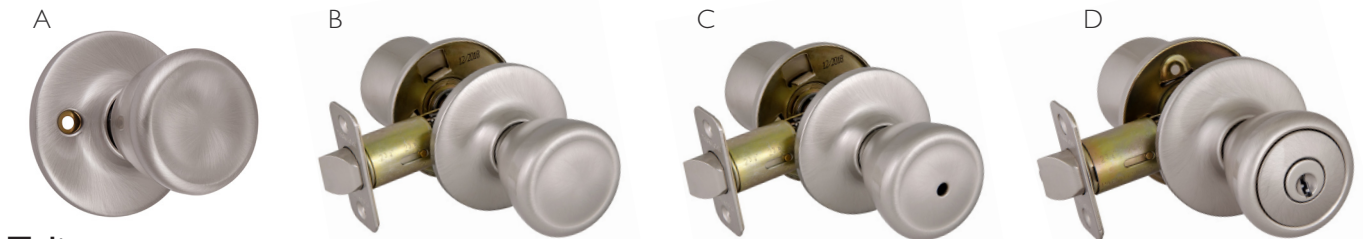

Tulip

SATIN NICKEL

FUNCTION	BOX PACK PRODUCT #	LIST PRICE
A Dummy/decorative	781898	$10.49
B Passage/hall & closet	781914	20.49
C Privacy/bed & bath	781906	20.49
D Keyed entry	781922	23.49

POLISHED BRASS

FUNCTION	BOX PACK PRODUCT #	LIST PRICE
A Dummy/decorative	783183	$8.49
B Passage/hall & closet	782730	17.95
C Privacy/bed & bath	782748	18.95
D Keyed entry	782755	21.95

SATIN CHROME

FUNCTION	BOX PACK PRODUCT #	LIST PRICE
A Dummy/decorative	▲ 787366	$8.49
B Passage/hall & closet	▲ 787333	19.95
C Privacy/bed & bath	▲ 787341	16.95
D Keyed entry	▲ 787358	17.95

Note: All pro series locks standard with 2-way latch. Some items available with 6-way/universal latch as noted in descriptions.