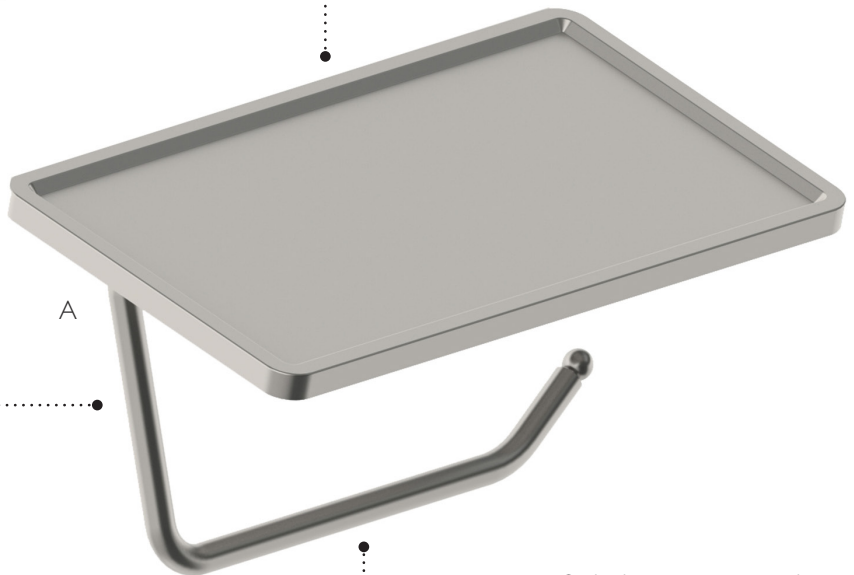

LEICK HOME
WHOLE HOUSE®
INDOOR LIGHTING
OUTDOOR LIGHTING
CEILING FANS
PLUMBING
HARDWARE
BATH ACCESSORIES
BATH FURNITURE
VANITY TOPS
KITCHEN CABINETS
GARDEN

Millbridge Toilet Paper Holder with Shelf Features & Benefits NEW

Versatile shelf to optimize space and store bathroom essentials or hold your phone

Mounting hardware included for easy installation

Sleek construction for a modern look

Swivel arm accommodates various sizes of toilet paper rolls