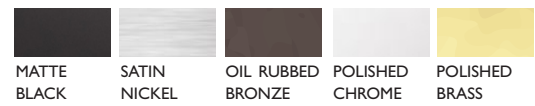

Pro Series Locksets

Scroll

SATIN NICKEL

FUNCTION	VIEW PACK PRODUCT #	BOX PACK PRODUCT #	LIST PRICE
A Dummy/decorative		781815	$15.95
B Passage/hall & closet		781831	28.95
Passage - universal		740365	28.59
C Privacy/bed & bath	▲784744	781823	28.95
Privacy - universal		740399	29.95
D Keyed entry		784918	41.49

OIL RUBBED BRONZE

FUNCTION	BOX PACK PRODUCT #	LIST PRICE
A Dummy/decorative	791657	$15.49
B Passage/hall & closet	791624	29.95
Passage - universal	740373	30.95
C Privacy/bed & bath	791632	30.95
Privacy - universal	740407	30.95
D Keyed entry	791640	44.49

POLISHED BRASS

FUNCTION	BOX PACK PRODUCT #	LIST PRICE
A Dummy/decorative	775338	$13.49
B Passage/hall & closet	783035	24.49
C Privacy/bed & bath	783043	26.95
D Keyed entry	784892	37.49

Note: All pro series locks standard with 2-way latch. Some items available with 6-way/universal latch as noted in descriptions.