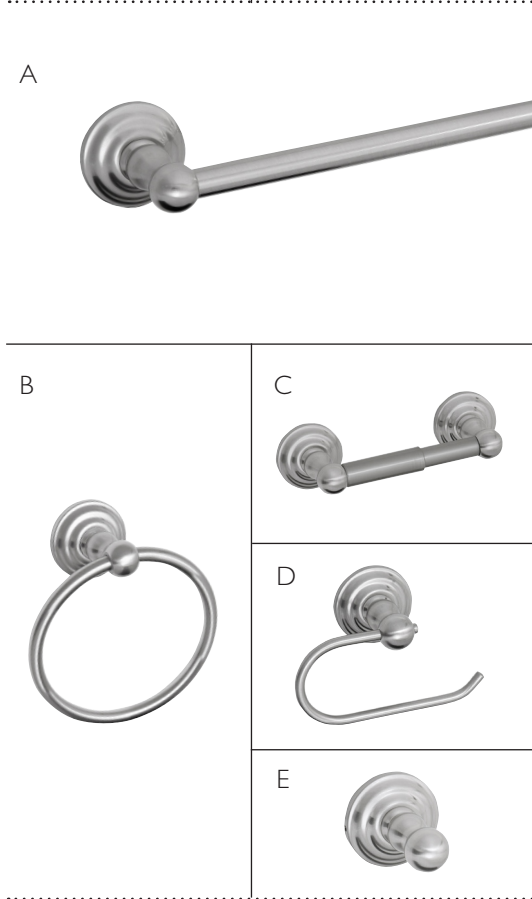

Calisto Collection

	PRODUCT #	DESCRIPTION	LIST PRICE
A	538330	24" Towel bar in satin nickel	$42.95
	538405	24" Towel bar in oil rubbed bronze	45.49
	538348	30" Towel bar in satin nickel	48.49
	538413	30" Towel bar in oil rubbed bronze	49.95
B	538355	Towel ring in satin nickel	25.95
	538421	Towel ring in oil rubbed bronze	26.95
C	538363	Toilet paper holder in satin nickel	30.95
	538439	Toilet paper holder in oil rubbed bronze	33.49
D	538371	Euro toilet paper holder in satin nickel	28.49
	538447	Euro toilet paper holder in oil rubbed bronze	30.95
E	538389	Robe hook in satin nickel	17.95
	538454	Robe hook in oil rubbed bronze	19.95
	188631	4 piece accessory kit in satin nickel Includes: 24" towel bar, towel ring, toilet paper holder and robe hook (not shown)	110.49
	188649	4 piece accessory kit in oil rubbed bronze Includes: 24" towel bar, towel ring, toilet paper holder and robe hook (not shown)	116.49