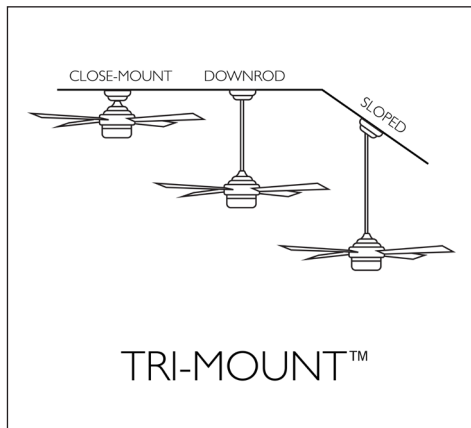

Mounting

Hugger fans mount directly to the ceiling with no downrod. Tri-mount adaptable feature allows the fan to be mounted with a downrod, in a close-up configuration or on a vaulted ceiling.