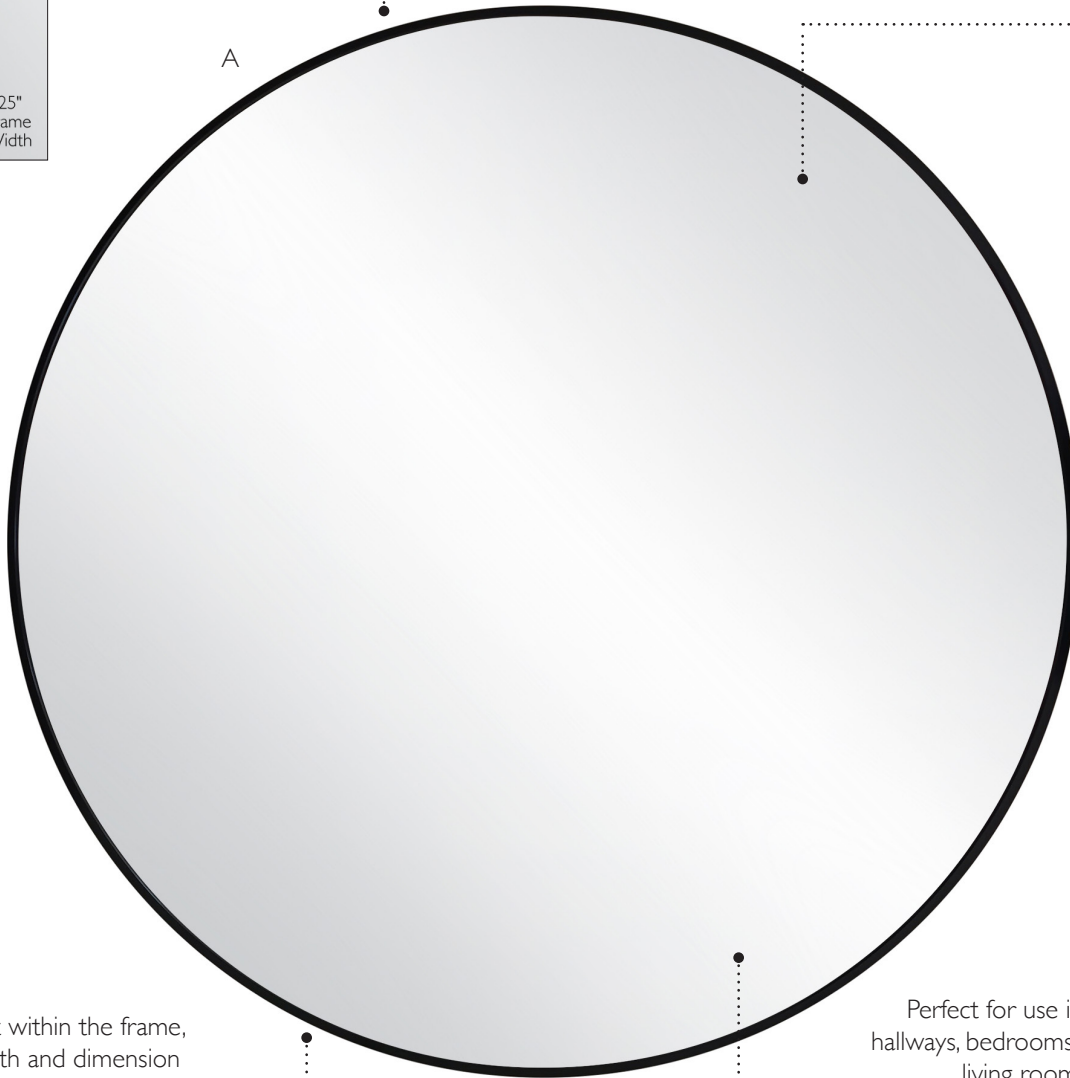

Mirror is inset within the frame, providing depth and dimension

Perfect for use in entryways, hallways, bedrooms, bathrooms, living rooms, and more

PRODUCT #	DESCRIPTION	DIMENSIONS	LIST PRICE
A 587188	24" Round mirror	24" w x 1 1/10" d x 24" h	\$123.49
587196	28" Round mirror	28" w x 1 1/10" d x 28" h	167.95