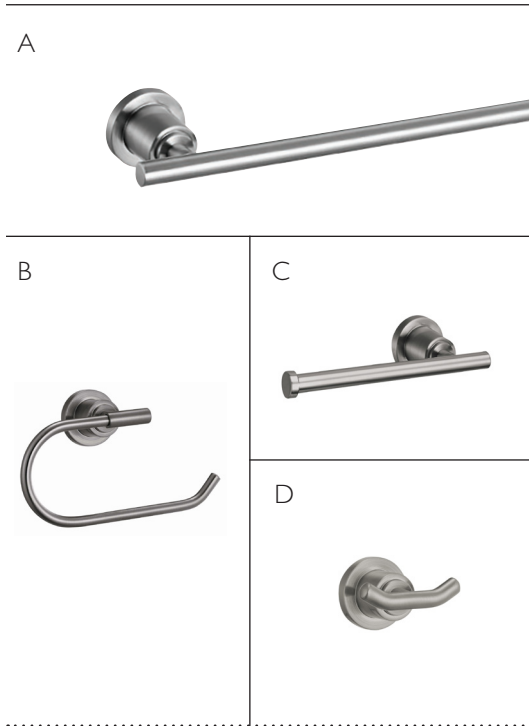

Bath Accessories

Geneva Collection

	PRODUCT #	DESCRIPTION	LIST PRICE
A	560300	24" Towel bar in satin nickel	$51.49
	560292	24" Towel bar in polished chrome	48.95
B	560367	Towel ring in satin nickel	23.49
	560359	Towel ring in polished chrome	21.95
C	560383	Toilet paper holder in satin nickel	29.95
	560375	Toilet paper holder in polished chrome	28.95
D	560342	Double robe hook in satin nickel	18.95
	560334	Double robe hook in polished chrome	16.95
	188656	4 piece accessory kit in satin nickel Includes: 24" towel bar; towel ring, toilet paper holder and robe hook (not shown)	112.49
	188664	4 piece accessory kit in polished chrome Includes: 24" towel bar; towel ring, toilet paper holder and robe hook (not shown)	107.95