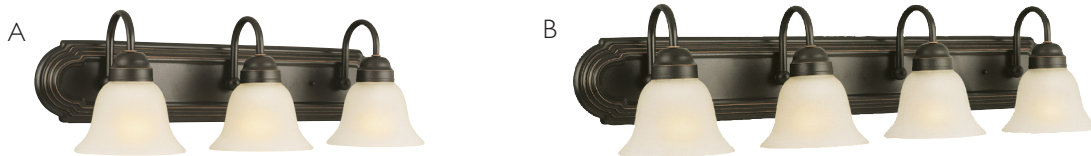

Most wall and vanity lights are suitable for up/down mounting and damp locations

Wall and Bath Lighting

Dove Creek Collection

MATTE BLACK, SATIN NICKEL, AND POLISHED CHROME WITH FROSTED GLASS

PRODUCT #	DESCRIPTION	DIMENSIONS	LIST PRICE
A 588418	Three light vanity light in matte black	6½" h x 24" w x 6" d	\$142.49
B 588426	Four light vanity light in matte black	6½" h x 32" w x 6" d	182.95
C 577981	One light wall light in satin nickel	6½" h x 5¾" w x 6" d	44.49
D 578005	Three light vanity light in satin nickel	6½" h x 24" w x 6" d	117.49
E 578013	Four light vanity light in satin nickel	6½" h x 32" w x 6" d	157.49
F 587469	Three light vanity light in polished chrome	6½" h x 24" w x 6" d	117.49