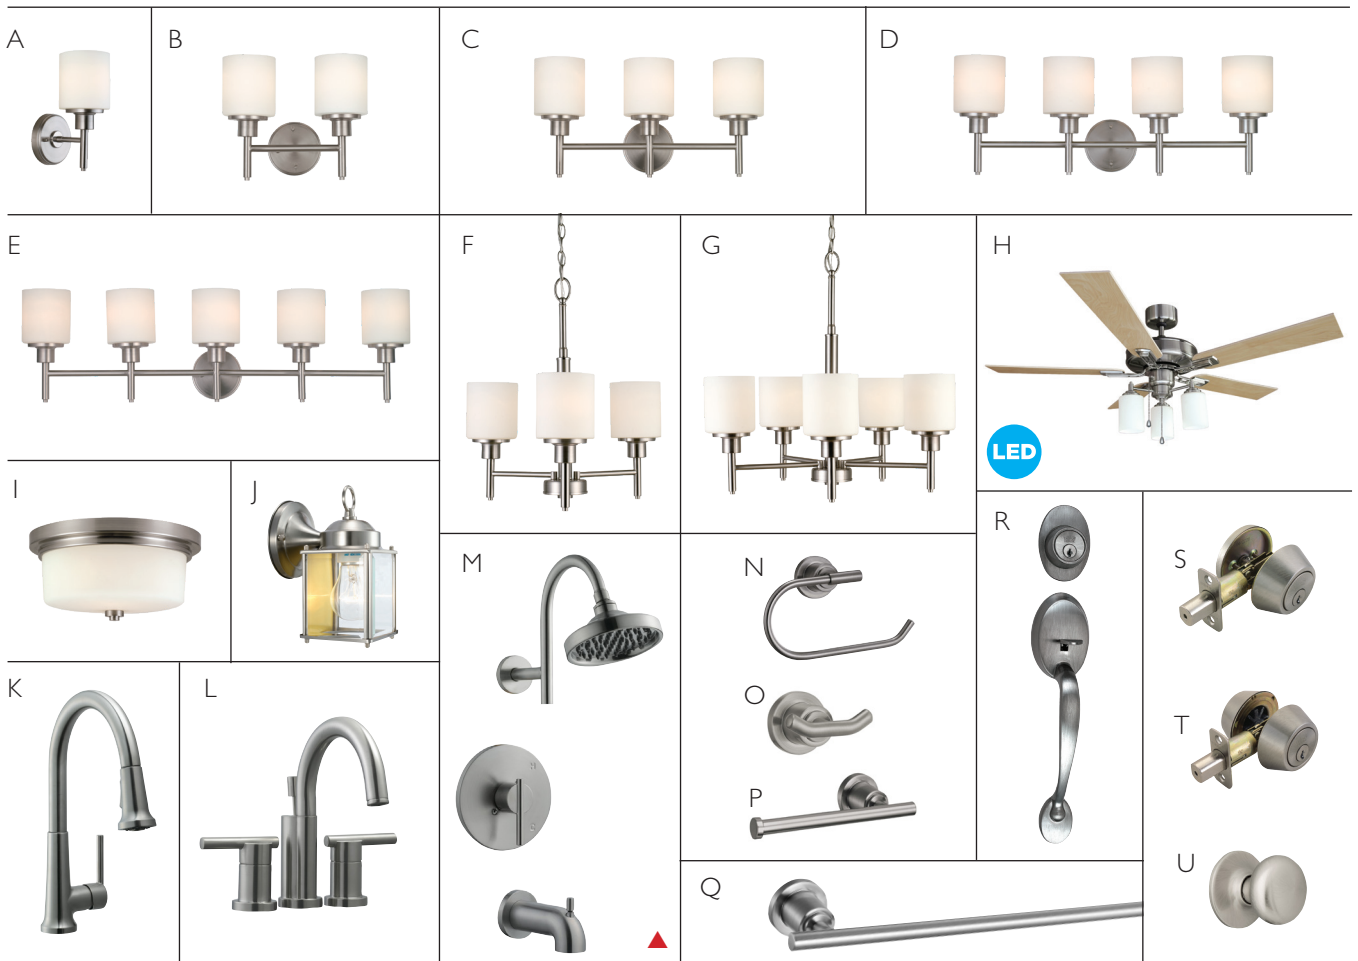

560466
List price: \$33.95

P Double robe hook

560433
List price: \$19.49

Q Toilet paper holder

560490
List price: \$30.49

R 24" Towel bar

560409
List price: \$66.49

S Handleset

702068
List price: \$131.49

T Single cylinder deadbolt

783589
List price: \$24.49

U Double cylinder deadbolt

783829
List price: \$26.95

V Delavan lockset

702100 Dummy
List price: \$14.49

702092 Passage
List price: \$27.49

702084 Privacy
List price: \$27.49

702373 Entry
List price: \$36.49

Aubrey Whole House® Collection

SATIN NICKEL

- A 1 Light wall light**
556183
List price: \$45.49
LED 587360
List price \$53.49
- B 2 Light wall light**
556191
List price: \$80.49
LED 587378
List price: \$94.49
- C 3 Light vanity light**
556209
List price: \$122.95
LED 587386
List price: \$142.49
- D 4 Light vanity light**
556217
List price: \$160.95
LED 587394
List price: \$186.95
- E 5 Light vanity light**
556225
List price: \$194.95
LED 587402
List price: \$226.95
- F 3 Light chandelier**
556647
List price: \$201.95
- G 5 Light chandelier**
556639
List price: \$245.95
- H 52" LED Ceiling fan**
LED 157362
List price: \$299.95
- I 2 Light ceiling light**
556654
List price: \$86.49
- J Outdoor downlight**
507863
List price: \$43.49
- K Single handle pull-down kitchen faucet**
525717
List price: \$285.95
- L Centerset bathroom faucet**
525758
List price: \$262.49
- M Bath & shower trim with valve**
▲ 525691
List price: \$292.49
- N Towel ring**
560367
List price: \$23.49
- O Double robe hook**
560342
List price: \$18.95
- P Toilet paper holder**
560383
List price: \$29.95
- Q 24" Towel bar**
560300
List price: \$51.49
- R Handleset**
753533
List price: \$139.49
- S Single cylinder deadbolt**
783589
List price: \$24.49
- T Double cylinder deadbolt**
783829
List price: \$26.95
- U Cambridge lockset**
753293 Dummy
List price: \$12.49
753301 Passage
List price: \$23.49
753319 Privacy
List price: \$24.49
753327 Entry
List price: \$28.95