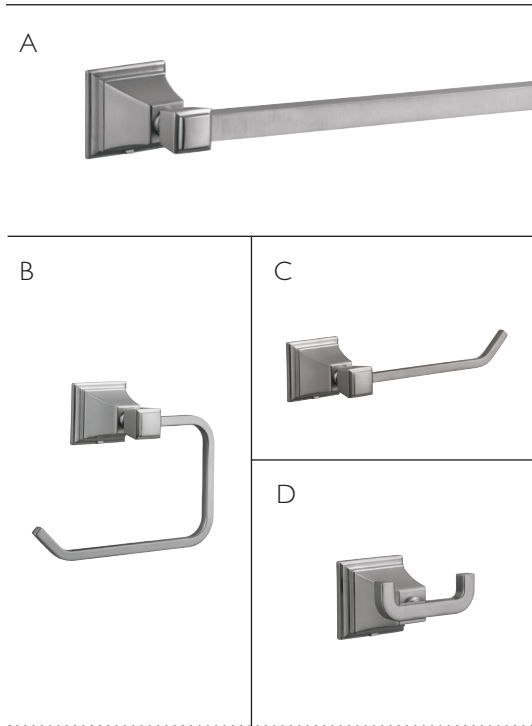

Bath Accessories

Torino Collection

	PRODUCT #	DESCRIPTION	LIST PRICE
A	560409	24" Towel bar in satin nickel	$66.49
B	560466	Towel ring in satin nickel	33.95
C	560490	Toilet paper holder in satin nickel	30.49
D	560433	Double robe hook in satin nickel	19.49
	188615	4 piece accessory kit in satin nickel Includes: 24" towel bar, towel ring, toilet paper holder and robe hook (not shown)	142.95