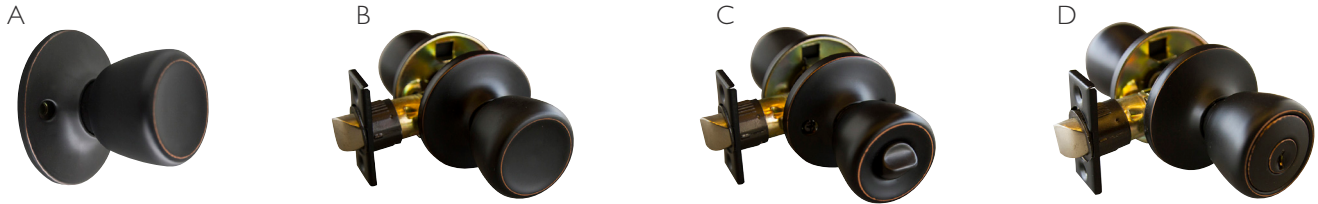

Gateway Series Lockset Universal Latch

Terrace

SATIN NICKEL

FUNCTION	BOX PACK PRODUCT #	LIST PRICE
A Dummy/decorative	728386	$6.95
B Passage/hall & closet	728667	15.49
C Privacy/bed & bath	728675	15.95
D Keyed entry	728394	16.95
Keyed entry & deadbolt	728683	29.49

OIL RUBBED BRONZE

FUNCTION	BOX PACK PRODUCT #	LIST PRICE
A Dummy/decorative	728691	$7.49
B Passage/hall & closet	728717	15.95
C Privacy/bed & bath	728725	16.49
D Keyed entry	728709	17.09
Keyed entry & deadbolt	728733	30.95

POLISHED BRASS

FUNCTION	BOX PACK PRODUCT #	LIST PRICE
A Dummy/decorative	728287	$6.29
B Passage/hall & closet	728303	12.95
C Privacy/bed & bath	728311	13.95
D Keyed entry	728295	15.95
Keyed entry & deadbolt	728329	27.95

ANTIQUÉ BRASS

FUNCTION	BOX PACK PRODUCT #	LIST PRICE
D Keyed entry	728345	$16.49