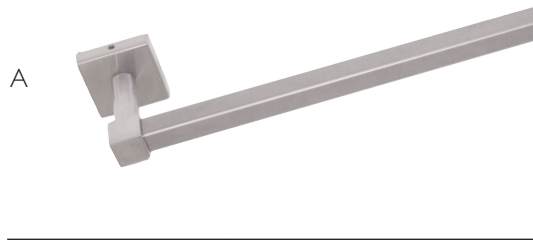

	PRODUCT #	DESCRIPTION	LIST PRICE
A	582668	24" Towel bar in matte black	\$51.49
	581595	24" Towel bar in satin nickel	54.49
	▲581553	24" Towel bar in polished chrome	46.95
B	582692	Towel ring in matte black	32.49
	581603	Towel ring in satin nickel	33.95
	581561	Towel ring in polished chrome	29.95
C	582684	Toilet paper holder in matte black	33.95
	581611	Toilet paper holder in satin nickel	33.95
	▲581579	Toilet paper holder in polished chrome	18.49
D	582676	Robe hook in matte black	21.95
	581629	Robe hook in satin nickel	22.95
	188847	4 piece accessory kit in matte black Includes: 24" towel bar, towel ring, toilet paper holder and robe hook (not shown)	132.49
	188516	4 piece accessory kit in satin nickel Includes: 24" towel bar, towel ring, toilet paper holder and robe hook (not shown)	135.95