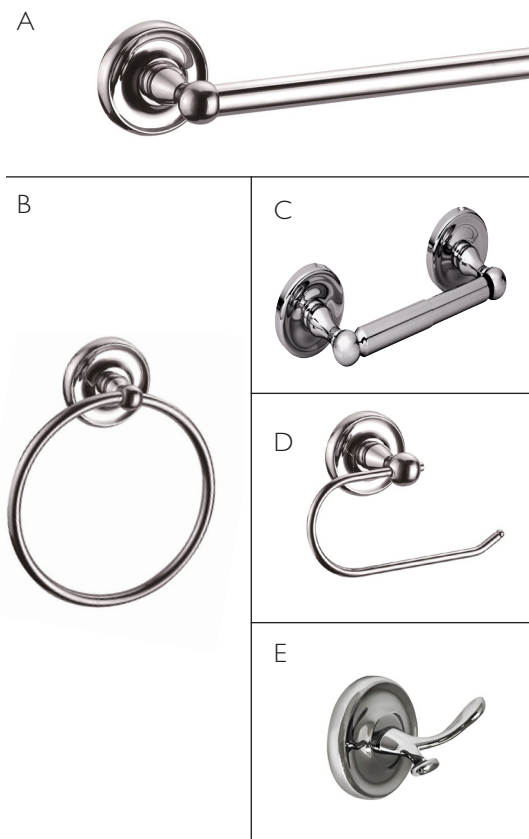

B

C

D

Bath Accessories

Graz Collection

	PRODUCT #	DESCRIPTION	LIST PRICE
A	558361	18" Towel bar in satin nickel	\$32.49
	558312	18" Towel bar in polished chrome	27.95
	558379	24" Towel bar in satin nickel	34.49
	558320	24" Towel bar in polished chrome	28.49
B	558353	Towel ring in satin nickel	23.49
	558304	Towel ring in polished chrome	19.95
C	558346	Toilet paper holder in satin nickel	26.49
	558296	Toilet paper holder in polished chrome	23.49
D	558338	Robe hook in satin nickel	19.95
	558288	Robe hook in polished chrome	17.95
	188722	4 piece accessory kit in satin nickel Includes: 24" towel bar, towel ring, toilet paper holder and robe hook (not shown)	94.49
	188714	4 piece accessory kit in polished chrome Includes: 24" towel bar, towel ring, toilet paper holder and robe hook (not shown)	86.49