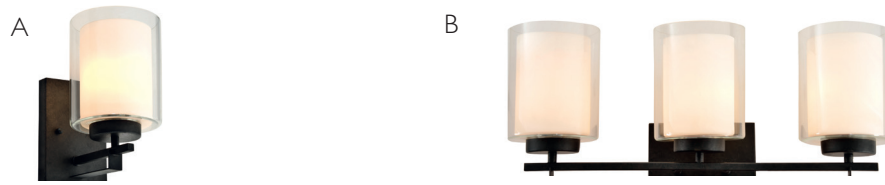

Wall and Bath Lighting

Impala Collection

RUSTIC BRONZE WITH FROSTED WHITE INNER GLASS AND CLEAR OUTER GLASS

PRODUCT #	DESCRIPTION	DIMENSIONS	LIST PRICE
A 578153	One light wall light	9⁷/₈" h x 5¹/₂" w x 8" d	$46.95
B ▲ 578161	Three light vanity light	9⁷/₈" h x 23" w x 8" d	103.95