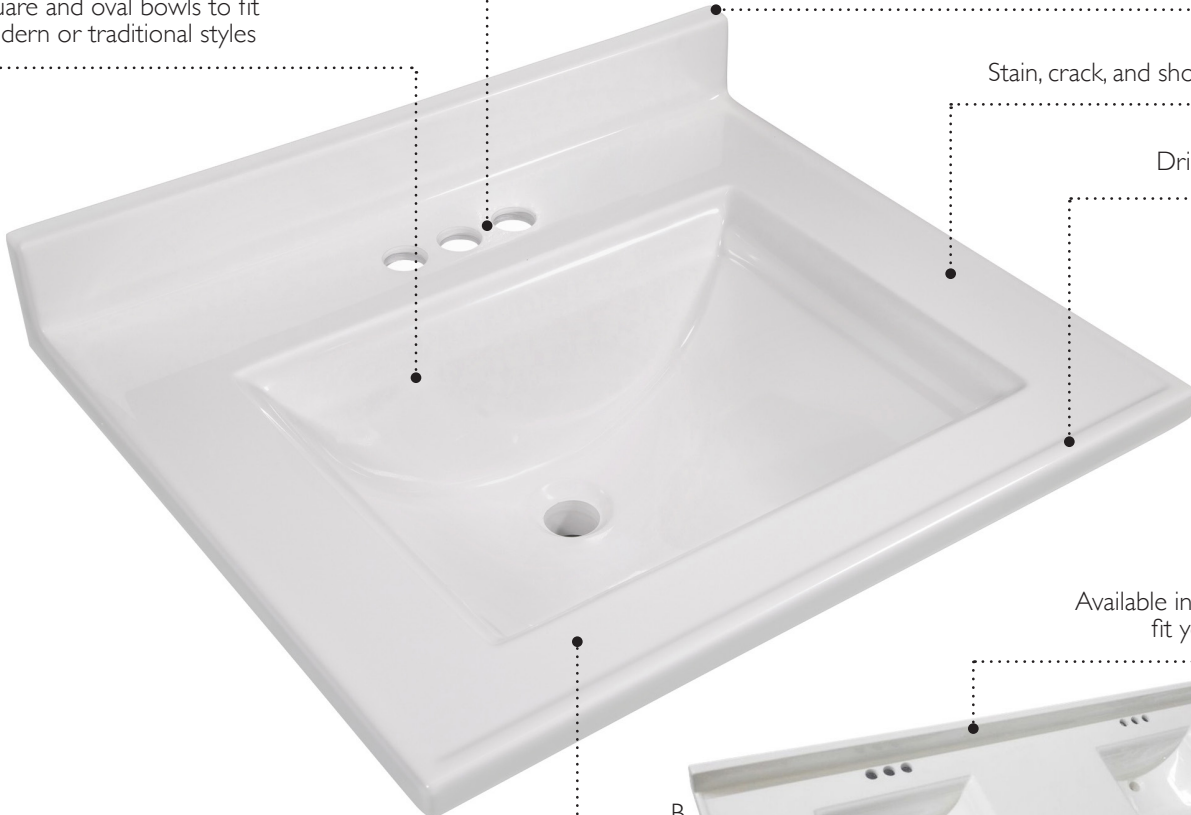

Cultured Marble Vanity Top Features & Benefits

Pre-drilled holes for easy faucet installation

Square and oval bowls to fit modern or traditional styles

Integrated back splash on most styles

Stain, crack, and shock resistant

Drip free edge

A

Available in a size to fit your need

B