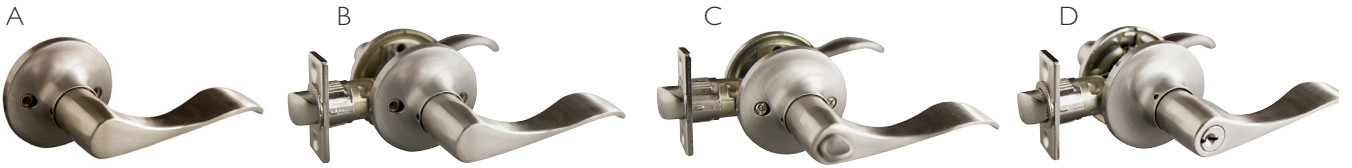

Gateway Series Lockset Universal Latch

Stratford

SATIN NICKEL

FUNCTION	BOX PACK PRODUCT #	LIST PRICE
A Dummy/decorative RH	727925	$11.95
Dummy/decorative LH	726984	11.95
B Passage/hall & closet	727941	24.49
C Privacy/bed & bath	727958	25.49
D Keyed entry	727933	35.49
Keyed entry & deadbolt	727966	48.95

OIL RUBBED BRONZE

FUNCTION	BOX PACK PRODUCT #	LIST PRICE
A Dummy/decorative RH	727974	$12.95
Dummy/decorative LH	726992	12.95
B Passage/hall & closet	727990	25.49
C Privacy/bed & bath	728006	26.95
D Keyed entry	727982	36.49
Keyed entry & deadbolt	728014	51.95

POLISHED BRASS

FUNCTION	VIEW PACK PRODUCT #	LIST PRICE
D Keyed entry & deadbolt	▲ 727917	$43.49

Deadbolts

SATIN NICKEL

FUNCTION	BOX PACK PRODUCT #	LIST PRICE
A Single cylinder	727446	$15.49

OIL RUBBED BRONZE

FUNCTION	BOX PACK PRODUCT #	LIST PRICE
A Single cylinder	727420	$16.49

POLISHED BRASS

FUNCTION	BOX PACK PRODUCT #	LIST PRICE
A Single cylinder	727438	$14.49

LEICK HOME
WHOLE HOUSE®
INDOOR LIGHTING
OUTDOOR LIGHTING
CEILING FANS
PLUMBING
HARDWARE
BATH ACCESSORIES
BATH FURNITURE
VANITY TOPS
KITCHEN CABINETS
GARDEN