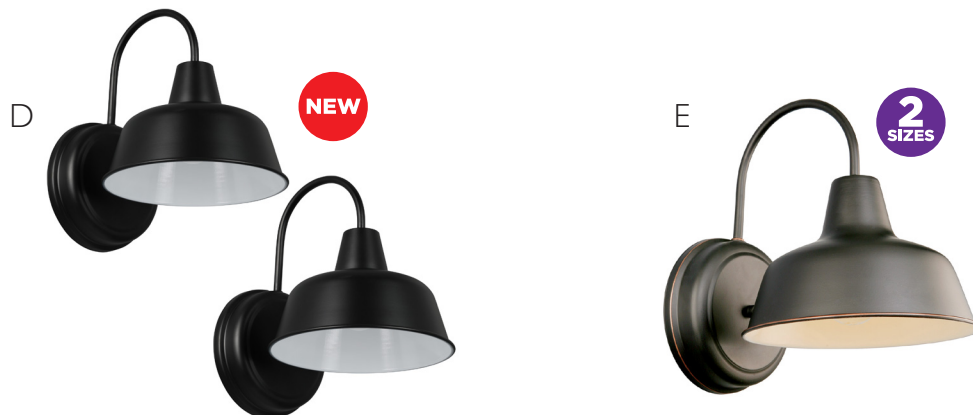

Mason Lighting

PRODUCT #	DESCRIPTION	DIMENSIONS	LIST PRICE
A 588285	Mason downlight BLACK AND GOLD	11" h x 8³/₈" w x 10¹/₂" d	$62.49
B 588277	Mason downlight NAVY AND GOLD	11" h x 8³/₈" w x 10¹/₂" d	62.49
C 588434	Mason downlight COPPER PAINT	11" h x 8³/₈" w x 10¹/₂" d	68.49
D 588855-BLK	Mason downlight, 2pk MATTE BLACK	11" h x 8³/₈" w x 10¹/₂" d	110.95
E 519504	Mason downlight	11" h x 8³/₈" w x 10¹/₂" d	59.95
579375	OIL RUBBED BRONZE	13¹/₈" h x 10³/₈" w x 12⁵/₈" d	71.95

See page 64 for LED Mason Light option