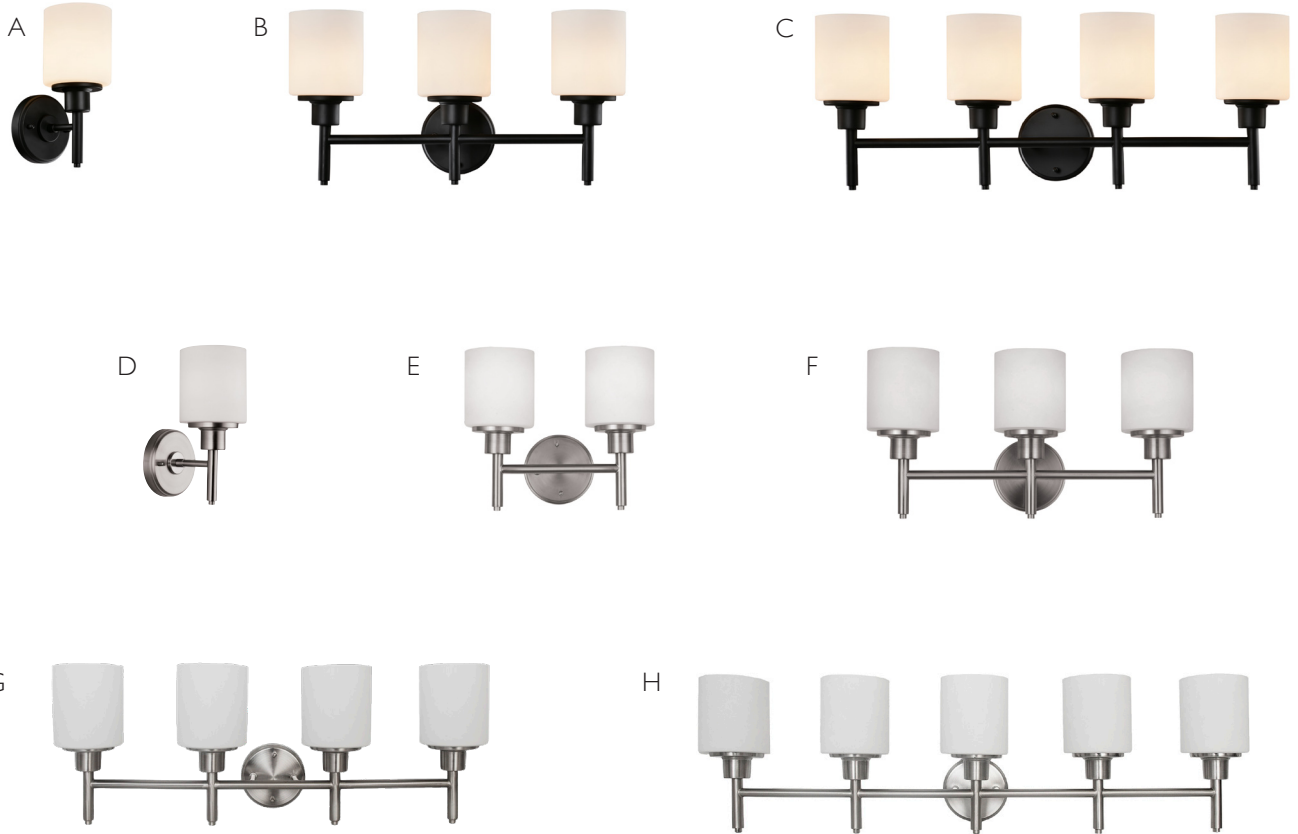

Wall and Bath Lighting

Aubrey Collection

MATTE BLACK AND SATIN NICKEL WITH FROSTED WHITE GLASS

PRODUCT #	DESCRIPTION	DIMENSIONS	LIST PRICE
A 588210	One light wall light in matte black	10³/₄" h x 5" w x 6³/₄" d	$46.95
B 588228	Three light vanity light in matte black	10³/₄" h x 21⁵/₈" w x 6³/₄" d	126.49
C 588236	Four light vanity light in matte black	10³/₄" h x 30¹/₈" w x 6³/₄" d	166.49
D 556183	One light wall light in satin nickel	10³/₄" h x 5" w x 6³/₄" d	45.49
E 556191	Two light wall light in satin nickel	10³/₄" h x 13¹/₄" w x 6³/₄" d	80.49
F 556209	Three light vanity light in satin nickel	10³/₄" h x 21⁵/₈" w x 6³/₄" d	122.95
G 556217	Four light vanity light in satin nickel	10³/₄" h x 30¹/₈" w x 6³/₄" d	160.95
H 556225	Five light vanity light in satin nickel	10³/₄" h x 38" w x 6³/₄" d	194.95

Most wall and vanity lights are suitable for up/down mounting and damp locations