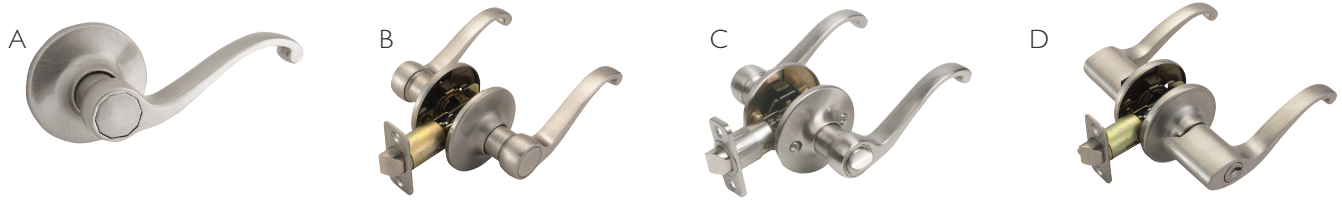

Pro Series Locksets

Scroll

SATIN NICKEL

FUNCTION	VIEW PACK PRODUCT #	BOX PACK PRODUCT #	LIST PRICE
A Dummy/decorative		781815	$15.95
B Passage/hall & closet		781831	28.95
Passage - universal		740365	28.59
C Privacy/bed & bath	▲784744	781823	28.95
Privacy - universal		740399	29.95
D Keyed entry		784918	41.49

OIL RUBBED BRONZE

FUNCTION	BOX PACK PRODUCT #	LIST PRICE
A Dummy/decorative	791657	$15.49
B Passage/hall & closet	791624	29.95
Passage - universal	740373	30.95
C Privacy/bed & bath	791632	30.95
Privacy - universal	740407	30.95
D Keyed entry	791640	44.49

POLISHED BRASS

FUNCTION	BOX PACK PRODUCT #	LIST PRICE
A Dummy/decorative	775338	$13.49
B Passage/hall & closet	783035	24.49
C Privacy/bed & bath	783043	26.95
D Keyed entry	784892	37.49

Note: All pro series locks standard with 2-way latch. Some items available with 6-way/universal latch as noted in descriptions.