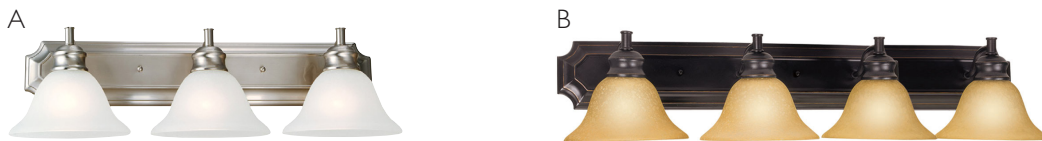

Bristol Collection

SATIN NICKEL WITH ALABASTER GLASS AND OIL RUBBED BRONZE WITH TEA SPECKLED GLASS

PRODUCT #	DESCRIPTION	DIMENSIONS	LIST PRICE
A 510263	Three light vanity light in satin nickel	7 1/4" h x 24" w x 9 1/2" d	$122.49
B ▲ 511758	Four light vanity light in oil rubbed bronze	7 1/4" h x 32" w x 9 1/2" d	135.95

Most wall and vanity lights are suitable for up/down mounting and damp locations