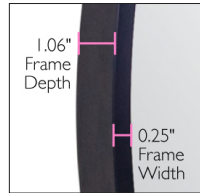

Sleek, black metal frame provides a modern and minimalist style aesthetic