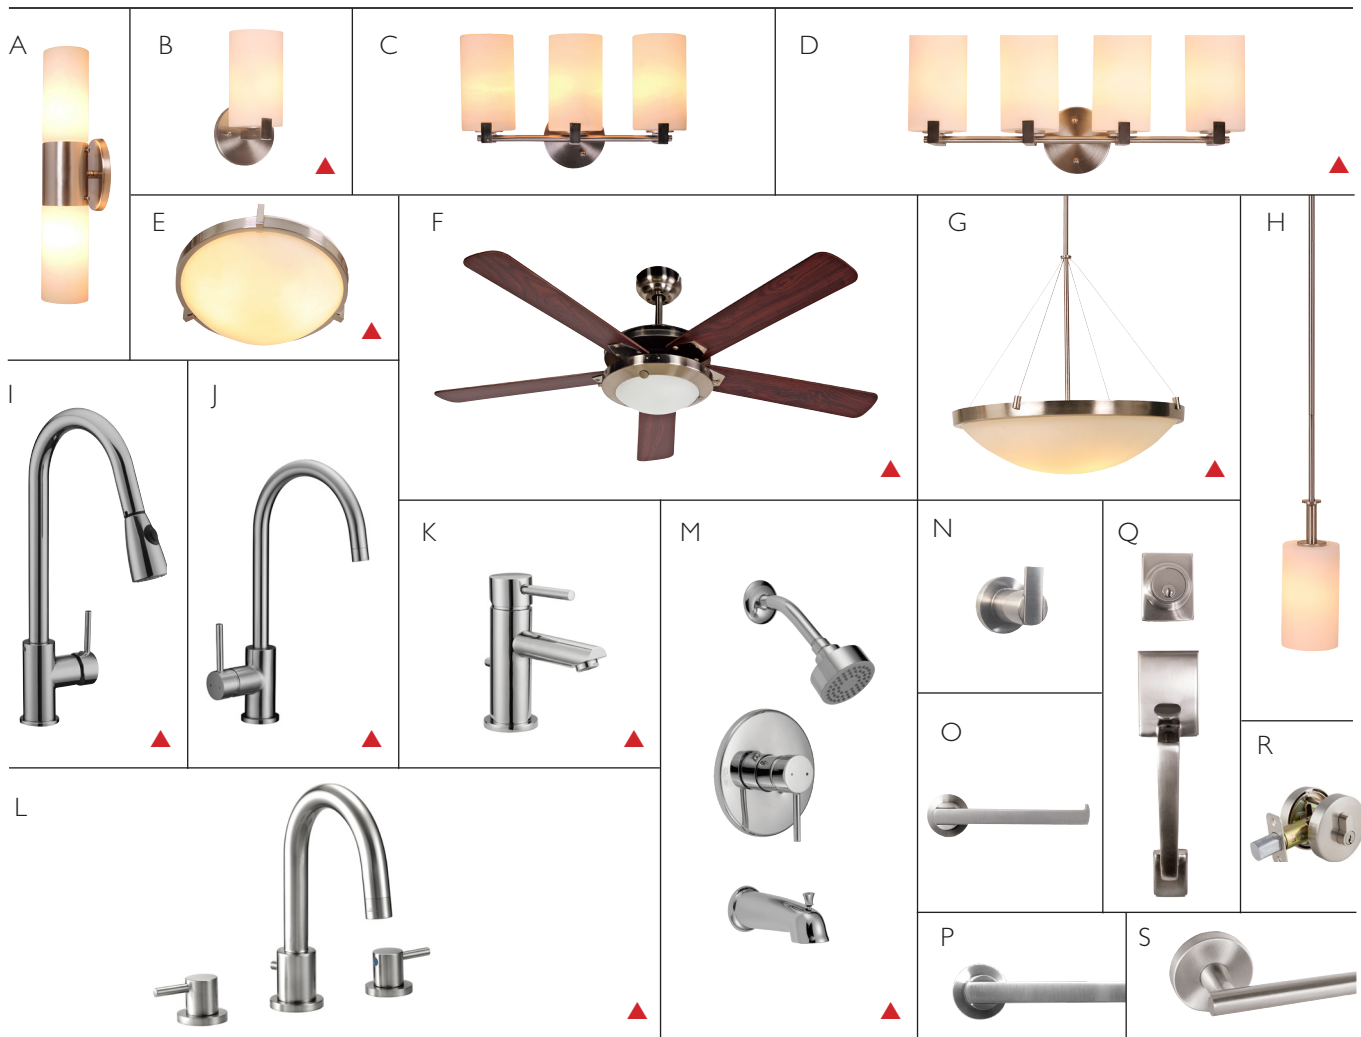

Eastport Whole House® Collection

SATIN NICKEL

A 2 Light bath bar
587568
List price: $65.49

B 1 Light wall light
▲ 587543
List price: $45.95

C 3 Light vanity light
573147
List price: $108.49

D 4 Light vanity light
▲ 577536
List price: $118.95

E 2 Light ceiling light
▲ 570937
List price: $86.95

F 52" Ceiling fan
▲ 154336
List price: $199.95

G 3 Light pendant
▲ 573139
List price: $160.49

H Mini pendant
577510
List price: $58.95

I Single handle
pull-down kitchen
faucet
▲ 547851
List price: $266.95

J Kitchen faucet
▲ 547737
List price: $235.95

K Bathroom faucet
▲ 547554
List price: $175.95

L Widespread bath-
room faucet
▲ 548289
List price: $220.95

M Bath & shower
trim with valve
▲ 547679
List price: $240.95

N Robe hook
581629
List price: $22.95

O Toilet paper holder
581611
List price: $33.95

P 24" Towel bar
581595
List price: $54.49

Q Handleset
581926
List price: $239.49

R Single cylinder
deadbolt
581868
List price: $51.49

S Eastport lockset
580944 Dummy
List price: $23.49
580951 Passage
List price: $45.95
580969 Privacy
List price: $47.95
580977 Entry
List price: $84.95