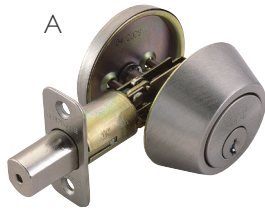

Note: All pro series locks standard with 2-way latch. Some items available with 6-way/universal latch as noted in descriptions.

Pro Series Locksets

Deadbolts

MATTE BLACK

FUNCTION	BOX PACK PRODUCT #	LIST PRICE
A Single cylinder	780262	\$29.49