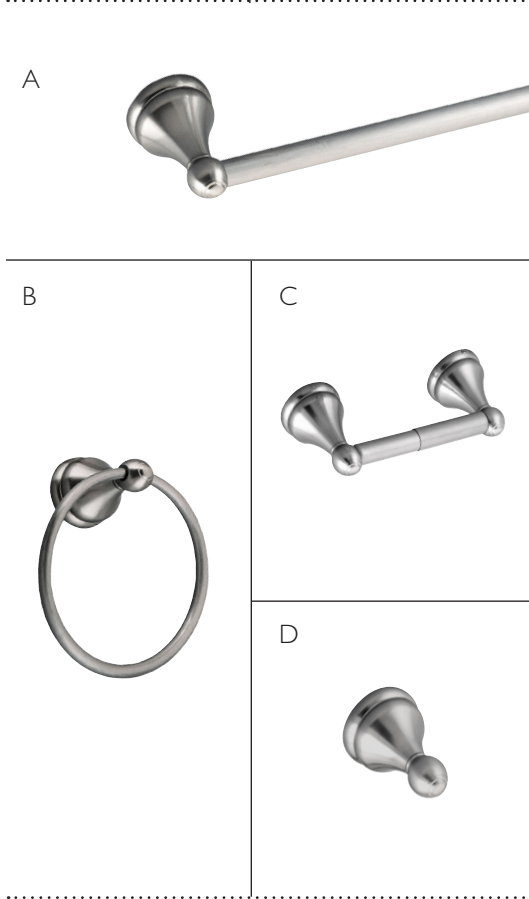

Calisto Collection

	PRODUCT #	DESCRIPTION	LIST PRICE
A	538330	24" Towel bar in satin nickel	\$42.95
	538405	24" Towel bar in oil rubbed bronze	45.49
	538348	30" Towel bar in satin nickel	48.49
	538413	30" Towel bar in oil rubbed bronze	49.95
B	538355	Towel ring in satin nickel	25.95
	538421	Towel ring in oil rubbed bronze	26.95
C	538363	Toilet paper holder in satin nickel	30.95
	538439	Toilet paper holder in oil rubbed bronze	33.49
D	538371	Euro toilet paper holder in satin nickel	28.49
	538447	Euro toilet paper holder in oil rubbed bronze	30.95
E	538389	Robe hook in satin nickel	17.95
	538454	Robe hook in oil rubbed bronze	19.95
	188631	4 piece accessory kit in satin nickel Includes: 24" towel bar, towel ring, toilet paper holder and robe hook (not shown)	110.49
	188649	4 piece accessory kit in oil rubbed bronze Includes: 24" towel bar, towel ring, toilet paper holder and robe hook (not shown)	116.49

Bath Accessories

Geneva Collection

	PRODUCT #	DESCRIPTION	LIST PRICE
A	560300	24" Towel bar in satin nickel	\$51.49
	560292	24" Towel bar in polished chrome	48.95
B	560367	Towel ring in satin nickel	23.49
	560359	Towel ring in polished chrome	21.95
C	560383	Toilet paper holder in satin nickel	29.95
	560375	Toilet paper holder in polished chrome	28.95
D	560342	Double robe hook in satin nickel	18.95
	560334	Double robe hook in polished chrome	16.95
	188656	4 piece accessory kit in satin nickel Includes: 24" towel bar; towel ring, toilet paper holder and robe hook (not shown)	112.49
	188664	4 piece accessory kit in polished chrome Includes: 24" towel bar; towel ring, toilet paper holder and robe hook (not shown)	107.95