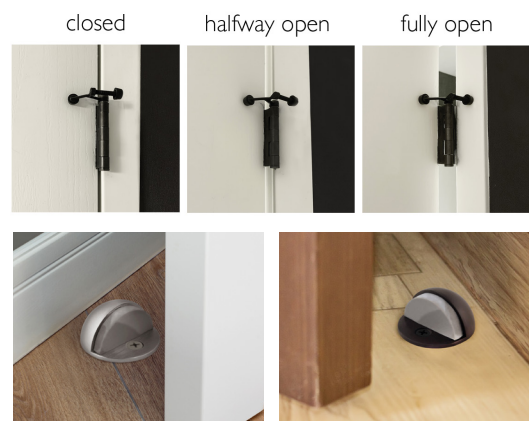

Door and Cabinet Hardware Product Knowledge

Cabinet Hardware

Cabinet knobs are typically used on cabinet drawers or doors that are less than 18" wide. For cabinet doors and drawers that are over 18" wide, either two knobs or one cabinet pull could be used.

Knob dimensions are measured in diameter for round knobs and in length and projection for T-pull knobs, while cabinet pull dimensions are measured in overall length, projection and center-to-center.

Door Hardware - Hinges

Design House offers two different hinge sizes with three different corner shapes and four finishes. All hinges sold are recommended for indoor residential use.

Door Thickness	Width of Door	Hinge Size
1-3/8"	Up to 32"	3.5" Hinge
Up to 1-3/4"	32" to 36"	4" Hinge

To determine which corner radius hinge is needed, use a coin (quarter or a dime) to measure the existing radius. Place the coin and note where the coin meets the flat edge of the frame/hinge. Matching a quarter indicates you have a 5/8" radius hinge. Matching a dime indicates you have a 1/4" radius hinge.

Door Hardware - Door Stops

Hinge Pin Door Stops go directly onto the door hinge pin. They are fully adjustable to limit how wide the door can be open. There are rubber caps on both sides to prevent the door from slamming open or closed and to protect the door and frame.

Dome Door Stops are floor mounted and help keep the door further away from the wall than standard baseboard door stops. Dome Door Stops are ideal for creating a blockade where a wall may be lacking, but they should not be installed on thick carpeting.