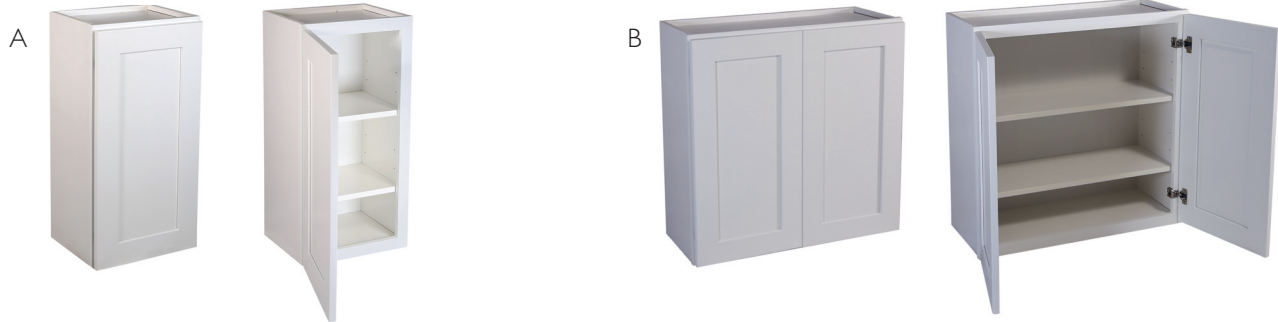

Brookings Kitchen Cabinets

WHITE FINISH

	RTA PRODUCT #	LIST PRICE	ASSEMBLED PRODUCT #	LIST PRICE	TYPE	DESCRIPTION	DIMENSIONS
24" HEIGHT WALL CABINETS							
A	561530	$148.95	613331	$ 371.95	W1224	12" One door wall cabinet	12" w x 24" h x 12" d
	561548	172.49	613349	393.49	W1524	15" One door wall cabinet	15" w x 24" h x 12" d
	561555	182.95	613356	418.95	W1824	18" One door wall cabinet	18" w x 24" h x 12" d
B	561571	256.49	613372	478.49	W2424	24" Two door wall cabinet	24" w x 24" h x 12" d
	561597	311.49	613398	528.95	W3024	30" Two door wall cabinet	30" w x 24" h x 12" d
	561605	337.49	613406	556.95	W3324	33" Two door wall cabinet	33" w x 24" h x 12" d
	561613	360.95	613414	580.49	W3624	36" Two door wall cabinet	36" w x 24" h x 12" d
30" HEIGHT WALL CABINETS							
A	561688	$209.49	613489	$428.95	W1230	12" One door wall cabinet	12" w x 30" h x 12" d
	561696	226.49	613497	449.49	W1530	15" One door wall cabinet	15" w x 30" h x 12" d
	561704	246.49	613505	460.49	W1830	18" One door wall cabinet	18" w x 30" h x 12" d
	561712	272.49	613513	481.95	W2130	21" One door wall cabinet	21" w x 30" h x 12" d
B	561720	309.49	613521	518.95	W2430	24" Two door wall cabinet	24" w x 30" h x 12" d
	561738	340.49	613539	545.49	W2730	27" Two door wall cabinet	27" w x 30" h x 12" d
	561746	374.49	613547	566.95	W3030	30" Two door wall cabinet	30" w x 30" h x 12" d
	561753	412.49	613554	603.95	W3330	33" Two door wall cabinet	33" w x 30" h x 12" d
	561761	440.49	613562	627.49	W3630	36" Two door wall cabinet	36" w x 30" h x 12" d
36" HEIGHT WALL CABINETS							
A	543090	$260.95	569053	$598.49	W1236	12" One door wall cabinet	12" w x 36" h x 12" d
	543108	279.95	569061	618.49	W1536	15" One door wall cabinet	15" w x 36" h x 12" d
	543116	304.95	569079	640.95	W1836	18" One door wall cabinet	18" w x 36" h x 12" d
	543124	335.95	569087	670.95	W2136	21" One door wall cabinet	21" w x 36" h x 12" d
B	543132	381.95	569095	715.95	W2436	24" Two door wall cabinet	24" w x 36" h x 12" d
	543140	423.49	569103	754.95	W2736	27" Two door wall cabinet	27" w x 36" h x 12" d
	543157	463.95	569111	791.95	W3036	30" Two door wall cabinet	30" w x 36" h x 12" d
	543165	511.95	569129	838.95	W3336	33" Two door wall cabinet	33" w x 36" h x 12" d
	543173	547.95	569137	873.95	W3636	36" Two door wall cabinet	36" w x 36" h x 12" d

For assembled kitchen cabinets, Design House normal multiplier policy does not apply. Please contact your sales representative or customer service for your regional price.

LEICK HOME
WHOLE HOUSE®
INDOOR LIGHTING
OUTDOOR LIGHTING
CEILING FANS
PLUMBING
HARDWARE
BATH ACCESSORIES
BATH FURNITURE
VANITY TOPS
KITCHEN CABINETS
GARDEN