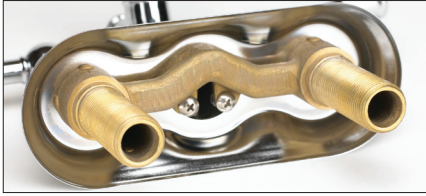

Plumbing Product Knowledge

Lead-free compliant faucets have reduced the allowable amount of lead in kitchen and bathroom faucets to a maximum of 0.25%, down from the federal requirement of 4%. To accomplish this, we have used state-of-the-art technology in our engineering and manufacturing process. Compliant faucets will be identified on our packaging. All of our kitchen and bathroom faucets are compliant to federal requirement.