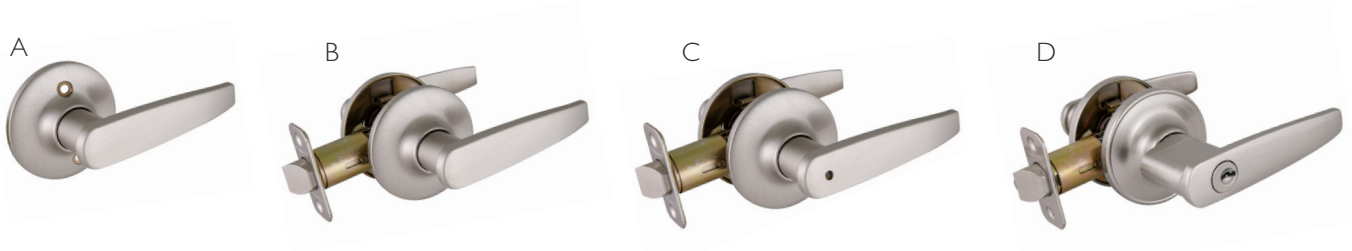

Pro Series Locksets

Delavan

SATIN NICKEL

FUNCTION	BOX PACK PRODUCT #	LIST PRICE
A Dummy/decorative	702100	$14.49
B Passage/hall & closet	702092	27.49
C Privacy/bed & bath	702084	27.49
D Keyed entry	702373	36.49

OIL RUBBED BRONZE

FUNCTION	BOX PACK PRODUCT #	LIST PRICE
A Dummy/decorative	702365	$15.95
B Passage/hall & closet	702357	28.95
C Privacy/bed & bath	702340	29.95
D Keyed entry	702332	38.49

SATIN CHROME

FUNCTION	BOX PACK PRODUCT #	LIST PRICE
B Passage/hall & closet	▲ 780015	$25.49
C Privacy/bed & bath	▲ 780023	26.49
D Keyed Entry	▲ 780031	34.95