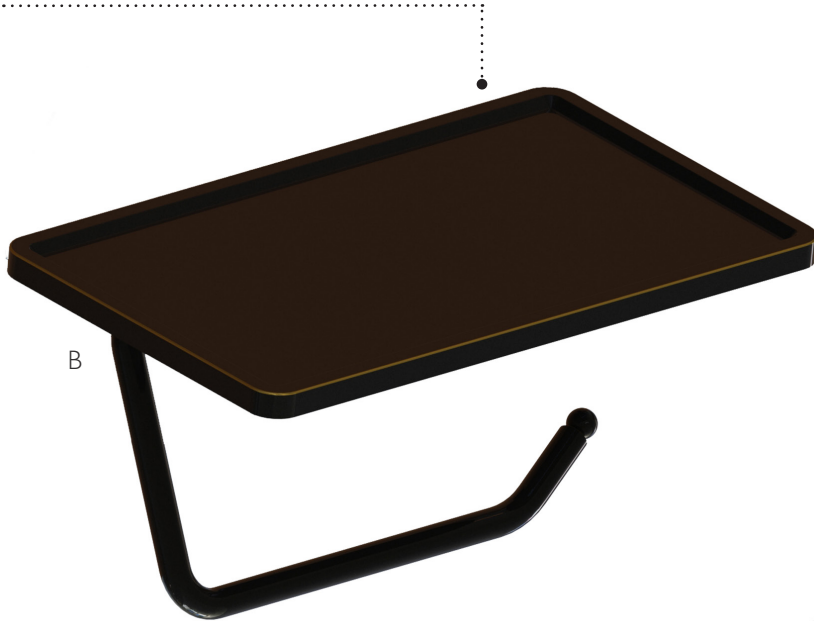

Versatile shelf to optimize space and store bathroom essentials or hold your phone

Mounting hardware included for easy installation

Sleek construction for a modern look

Swivel arm accommodates various sizes of toilet paper rolls