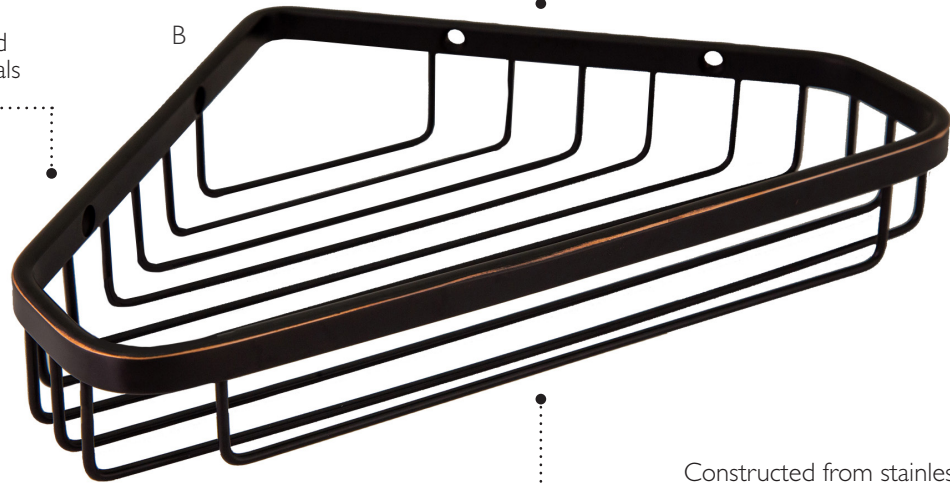

Corner Shower Baskets Features & Benefits NEW

Easy installation with hardware included

Available in two convenient sizes and two modern finishes

Perfect for optimizing space and organizing your shower essentials