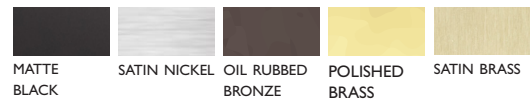

Door Hardware

3" Spring door stop

PRODUCT #	DESCRIPTION	LIST PRICE
NEW 189035	Matte black 10 pk	$15.49
181701	Satin nickel 10 pk	15.49
181719	Oil rubbed bronze 10 pk	15.49
181693	Polished brass 10 pk	15.49

3" Cast door stop

PRODUCT #	DESCRIPTION	LIST PRICE
NEW 189043	Matte black 10 pk	$23.49
181735	Satin nickel 10 pk	23.49
181743	Oil rubbed bronze 10 pk	23.49
181727	Polished brass 10 pk	23.49

3½" x 3½" • ¼" Radius corner hinge

PRODUCT #	DESCRIPTION	LIST PRICE
188888	Matte black 3 pk	$9.95
188896	Matte black 10 pk	24.49
181354	Satin nickel 3 pk	9.95
181362	Satin nickel 10 pk	24.49
181370	Oil rubbed bronze 3 pk	9.95
181388	Oil rubbed bronze 10 pk	24.49
181339	Satin brass 3 pk	9.95
181347	Satin brass 10 pk	24.49

3½" x 3½" • 5/8" Radius corner hinge

PRODUCT #	DESCRIPTION	LIST PRICE
188904	Matte black 3 pk	$9.95
188912	Matte black 10 pk	24.49
181412	Satin nickel 3 pk	9.95
181420	Satin nickel 10 pk	24.49
181438	Oil rubbed bronze 3 pk	9.95
181446	Oil rubbed bronze 10 pk	24.49
181396	Satin brass 3 pk	9.95
181404	Satin brass 10 pk	24.49

3½" x 3½" • Square corner hinge

PRODUCT #	DESCRIPTION	LIST PRICE
188920	Matte black 3 pk	$9.95
188938	Matte black 10 pk	24.49
181479	Satin nickel 3 pk	9.95
181487	Satin nickel 10 pk	24.49
181495	Oil rubbed bronze 3 pk	9.95
181503	Oil rubbed bronze 10 pk	24.49
181453	Satin brass 3 pk	9.95
181461	Satin brass 10 pk	24.49

4" x 4" • ¼" Radius corner hinge

PRODUCT #	DESCRIPTION	LIST PRICE
188946	Matte black 3 pk	$9.95
188953	Matte black 10 pk	24.49
181537	Satin nickel 3 pk	9.95
181545	Satin nickel 10 pk	24.49
181552	Oil rubbed bronze 3 pk	9.95
181560	Oil rubbed bronze 10 pk	24.49
181511	Satin brass 3 pk	9.95
181529	Satin brass 10 pk	24.49

4" x 4" • 5/8" Radius corner hinge

PRODUCT #	DESCRIPTION	LIST PRICE
188961	Matte black 3 pk	$9.95
188979	Matte black 10 pk	24.49
181594	Satin nickel 3 pk	9.95
181602	Satin nickel 10 pk	24.49
181610	Oil rubbed bronze 3 pk	9.95
181628	Oil rubbed bronze 10 pk	24.49
181578	Satin brass 3 pk	9.95
181586	Satin brass 10 pk	24.49

4" x 4" • Square corner hinge

PRODUCT #	DESCRIPTION	LIST PRICE
188987	Matte black 3 pk	$9.95
188995	Matte black 10 pk	24.49
181651	Satin nickel 3 pk	9.95
181669	Satin nickel 10 pk	24.49
181677	Oil rubbed bronze 3 pk	9.95
181685	Oil rubbed bronze 10 pk	24.49
181636	Satin brass 3 pk	9.95
181644	Satin brass 10 pk	24.49