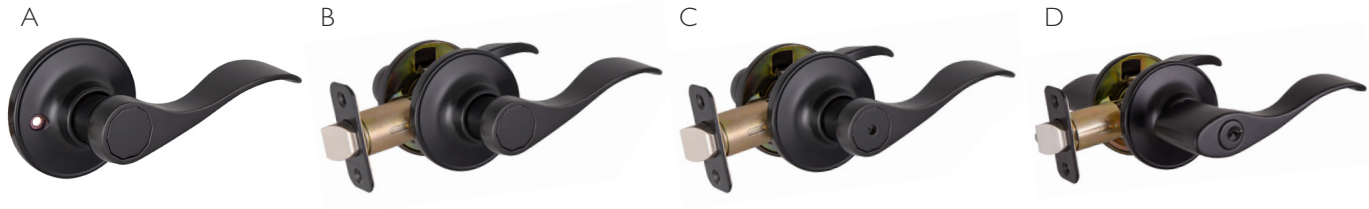

Pro Series Locksets

Springdale

MATTE BLACK

FUNCTION	BOX PACK PRODUCT #	LIST PRICE
A Dummy/decorative	778878	$16.95
B Passage/hall & closet	778894	32.49
C Privacy/bed & bath	778902	32.95
D Keyed entry	778886	44.49

SATIN NICKEL

FUNCTION	BOX PACK PRODUCT #	LIST PRICE
A Dummy/decorative	700609	$14.95
B Passage/hall & closet	700484	29.95
Passage - universal	742841	30.95
C Privacy/bed & bath	700492	30.95
Privacy - universal	742858	31.95
D Keyed entry	700500	41.49

OIL RUBBED BRONZE

FUNCTION	BOX PACK PRODUCT #	LIST PRICE
A Dummy/decorative	700617	$16.49
B Passage/hall & closet	700526	31.95
C Privacy/bed & bath	700534	31.95
D Keyed entry	700542	44.49

POLISHED CHROME

FUNCTION	BOX PACK PRODUCT #	LIST PRICE
A Dummy/decorative	778977	$13.95
B Passage/hall & closet	778993	27.49
C Privacy/bed & bath	779009	29.95
D Keyed entry	778985	37.95

Note: All pro series locks standard with 2-way latch. Some items available with 6-way/universal latch as noted in descriptions.