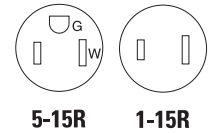

Outlet taps and adapters, plug-in

Product description

2-pole, 3-wire grounding
2-pole, 2-wire non-grounding
15A, 125V/AC
NEMA 5-15R, NEMA 1-15R

1146