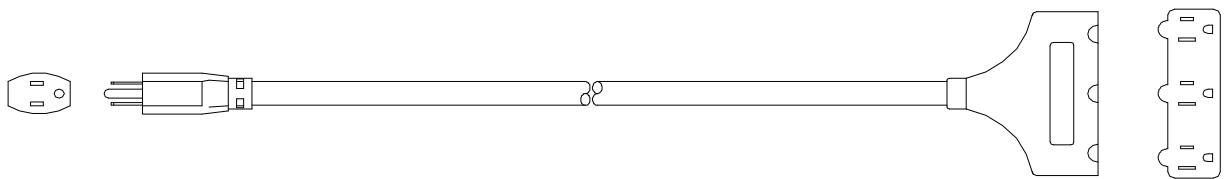

CATALOG NUMBER: See table below
DESCRIPTION: Tri-Source® three receptacle extension cord set
APPROVALS: UL/CSA or UL/CUL outdoor use cord set

CONSTRUCTION PARAMETERS:

Cable type: 14/3 SJTW
 Jacket material: PVC
 Jacket color: See table below
 Cord rating: Hard Usage per the National Electrical Code

Note: Plug and connector style may vary

Attachment plug configuration: NEMA 5-15P
 Cord connector configuration: NEMA 5-15R x 3
 Plug and connector material: PVC, color matches cord

ELECTRICAL PROPERTIES:

Cable temperature rating: -40 to +60 °C
 Nominal operating voltage: 125 VAC
 Maximum operating current: 15A

Catalog number	Length	Color	Case qty	UPC
40048803	6 ft	Orange	18	0 29892 04004 8
42178804	25 ft	Red	12	0 29892 04217 2
42188804	50 ft		6	0 29892 04218 9
42198804	100 ft		6	0 29892 04219 6