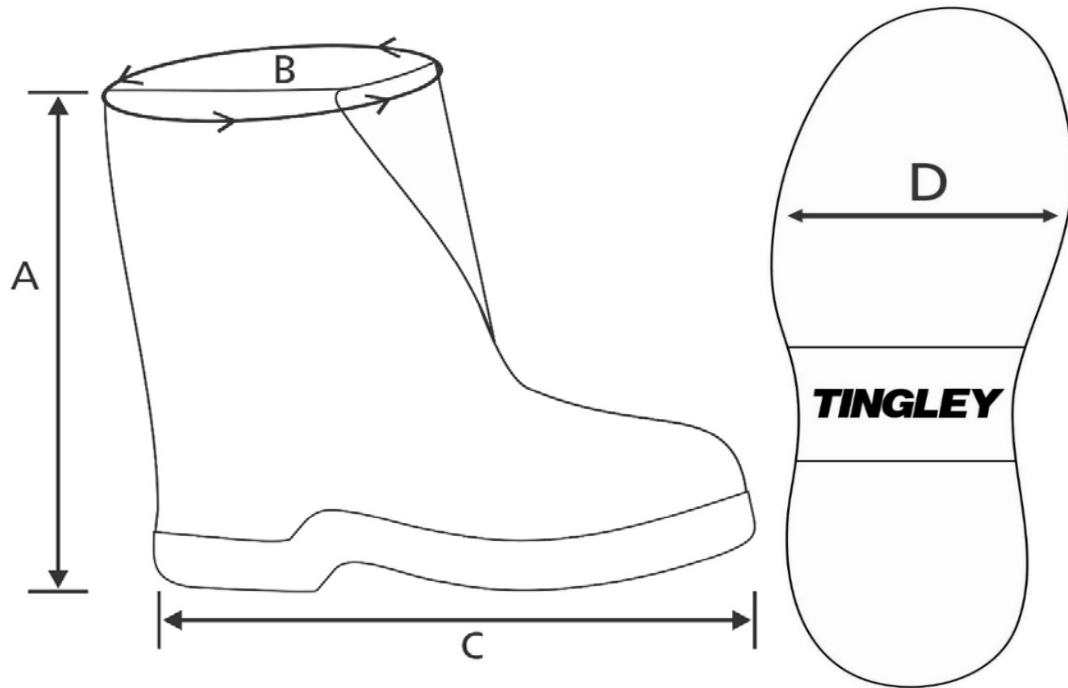

# TINGLEY

est. 1896

Style #45850/45851  
Workbrutes® G2 Overshoe 17" Work Boot

A = Height (Outsole to Topline) B = Topline Circumference C = Length (Heel to Toe) D = Width (Outsole Ball) (All Dimensions are in inches)				
SIZE	A	B	C	D
XS	16.1	19.6	4.9	11.3
S	16.4	20.6	5.0	12.0
M	16.7	21.5	5.2	12.6
L	17.0	22.4	5.4	13.3
XL	17.3	23.4	5.5	13.9
2X	17.6	24.3	5.7	14.6