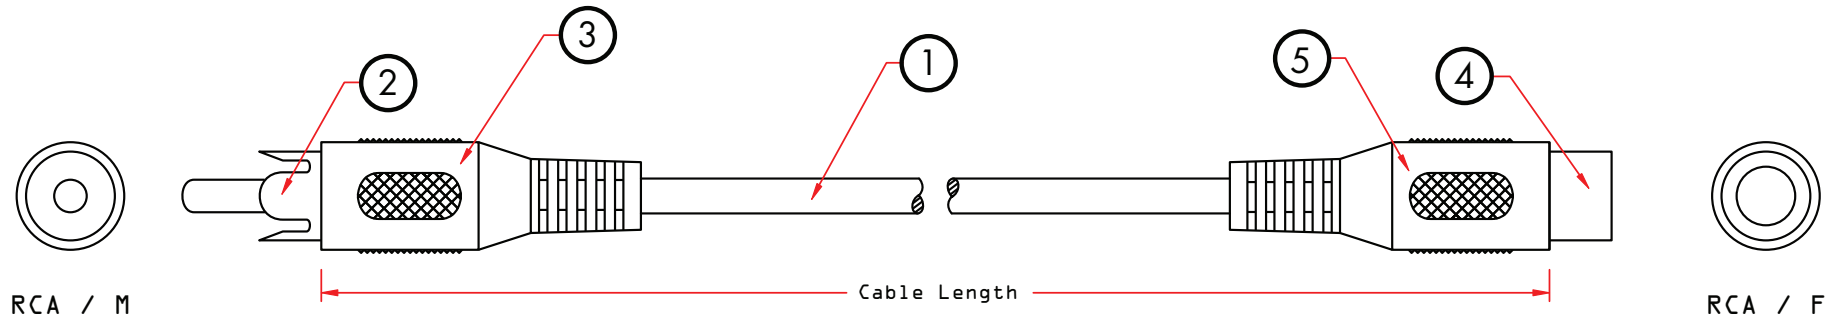

REV.	DESCRIPTION	DATE
B		11-2006
C		09-2013

Pin Assignment	
RCA Male	RCA Female
Cond	Cond
Shell	Shell

PART NO.	CABLE LENGTH
10R1-01203	3 ft
10R1-01206	6 ft
10R1-01212	12 ft
10R1-01225	25 ft

NO.		SPECIFICATIONS	ITEM NUMBER	10R1-012xx	DRAWER	JL
5		RCA Hood, Black Molded PVC	TITLE	RCA Male / RCA Female A/V Cable	CHECKED	MAC
4		RCA Female, Nickel Plated Shell	MATERIAL		APPROVED	MAC
3		RCA Hood, Black Molded PVC	REV.	A		
2		RCA Male, Nickel Plated Shell	SCALE			
1		1C 26AWG (10*0.12 mm) CCS + Sprial Shield (17*0.12mm) CCS Jacket: Black PVC. OD: 3.0mm	UNIT	INCH		
		BOM LIST	DRAWING NO:			