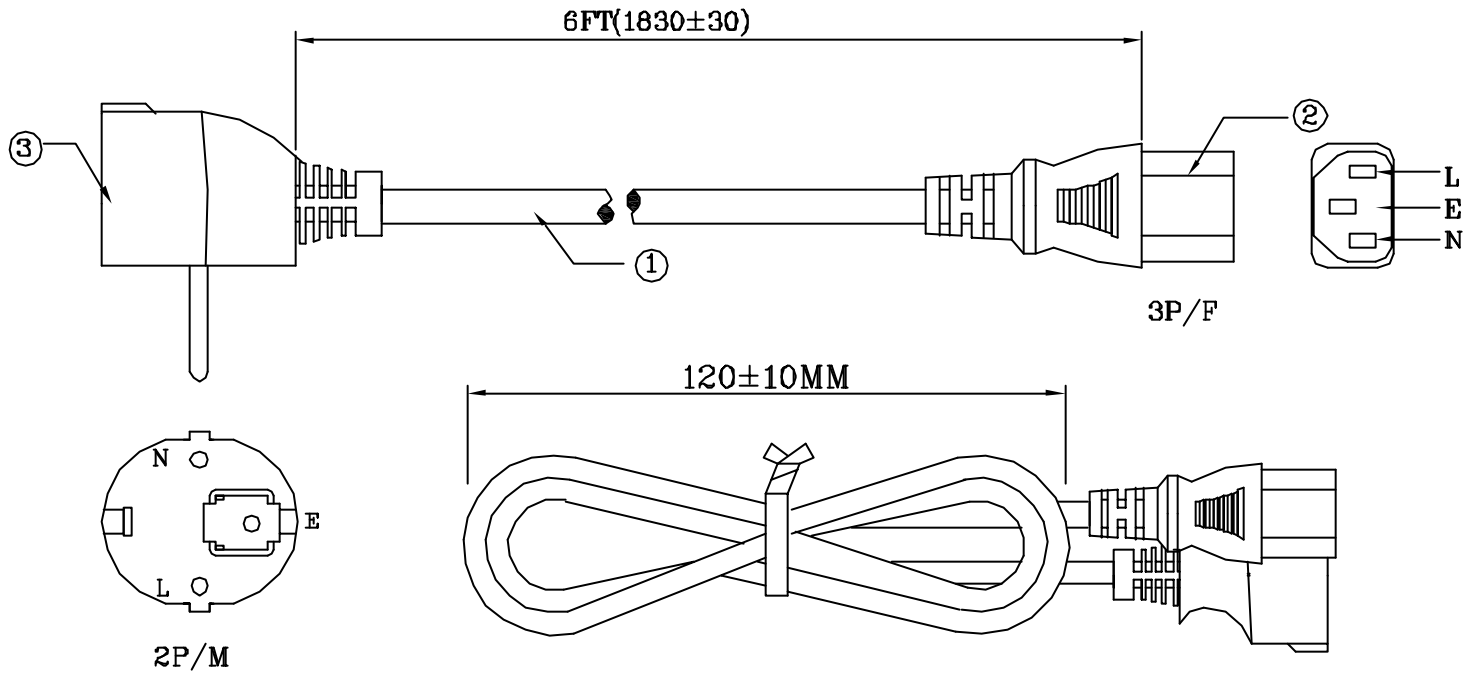

POSITION	REV.	DESCRIPTION	DATE
⚠	B		
⚠	C		

PART NO.	CABLE LENGTH
10W1-112106	6 ft

ITEM NUMBER	10W1-112xx	DRAWER	MPD
TITLE	European Power Cable	CHECKED	MAC
		APPROVED	MAC
MATERIAL	SCALE		
REV.	A		
DRAWING NO:			

NO.	SPECIFICATIONS
3	2PIN MALE, UL/CSA APPROVED, COLOR BLACK.
2	3PIN FEMALE, UL/CSA APPROVED, COLOR BLACK.
1	UL/CSA APPROVED SH05VV-F 3G 0.75MM BLACK CABLE, 250V/10A
BOM LIST	