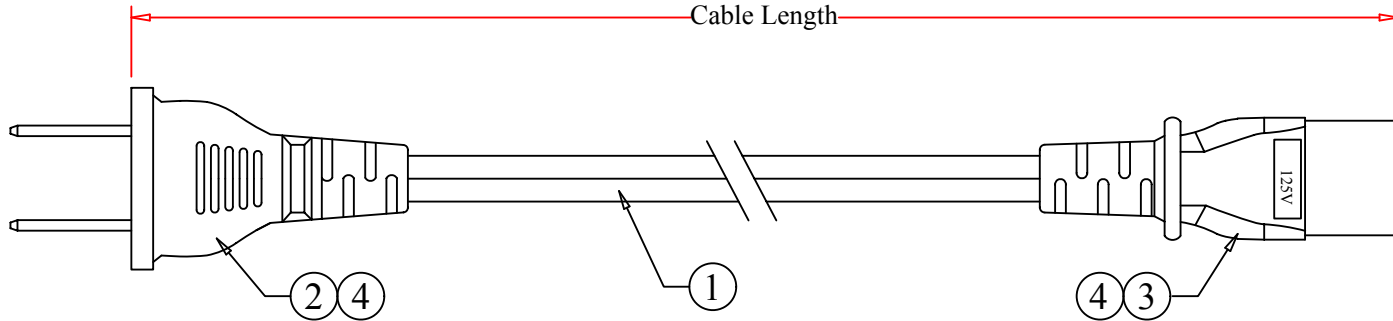

REV.	DESCRIPTION	DATE
A		08-2015
B		12-2016

NEMA 1-15P

IEC C7

RoHS

PART NO.	CABLE LENGTH
10W1-13203	3 FT
10W1-13206	6 FT
10W1-13210	10 FT

NO.		SPECIFICATIONS	ITEM NUMBER	10W1-132xx		DRAWER	JL	
			TITLE	Notebook/Laptop Power Cord NEMA 1-15P to C7, Non-Polarized		CHECKED		
4		Black Molded PVC Hood	MATERIAL		SCALE		APPROVED	
3		UL/CSA Approved IEC C7 10A/125V ,Color:Black	REV.	A	UNIT	MM		
2		UL/CSA Approved NEMA 1-15P, 10A/125V,Color: Black	DRAWING NO:					
1		Cable:UL/CSA Approved SPT-2 18AWG/2C 105°C, Black	ID(NO.)	1				
BOM LIST								