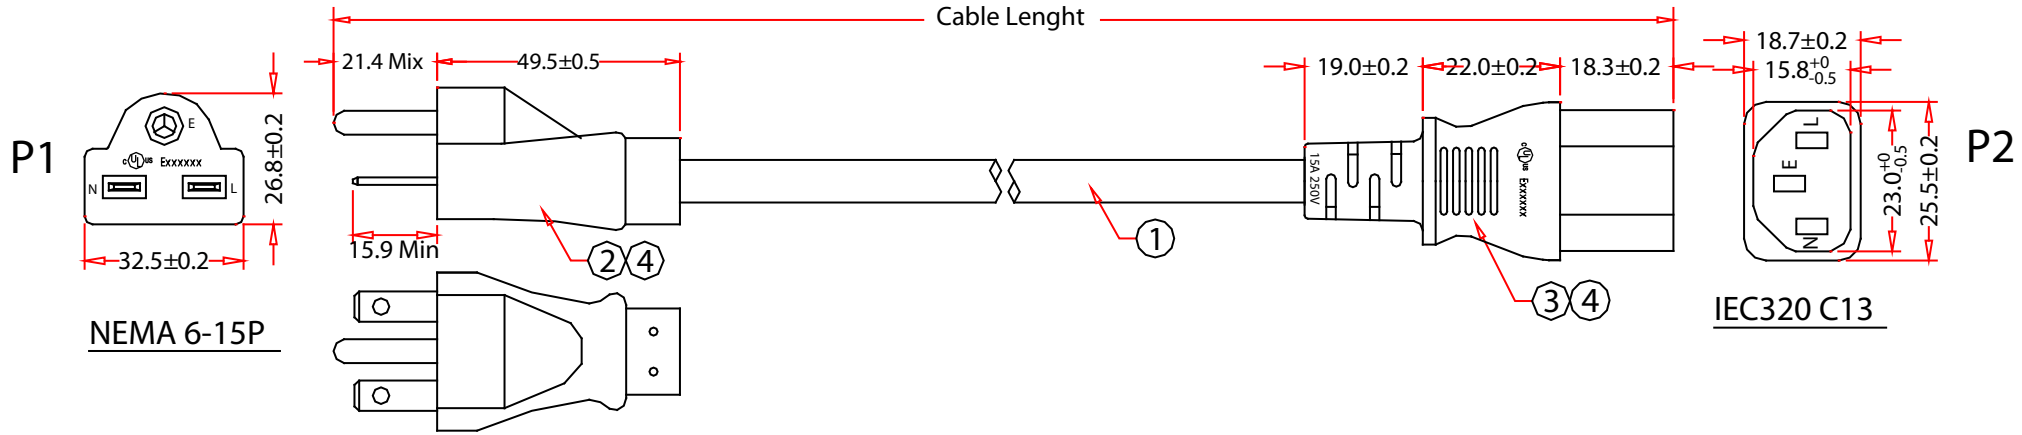

# RoHS

Rev.	Description	Date
A		12-2020

**NEMA 6-15P**

**IEC320 C13**

Pin Assignment	
P1	P2
L — Black —	L
N — White —	N
E — Green —	E

PART NO.	CABLE LENGTH
10W2-01403	3 FT
10W2-01406	6 FT
10W2-01408	8 FT
10W2-01410	10 FT
10W2-01415	15 FT

No.	Specifications	Item Number:	10W2-014xx	
4	Black Molded PVC Hood	Title:	Black NEMA 6-15P TO IEC-60320-C13, 14/3, 15 Amp, UL Listed, SJT	
3	UL/CSA Approved IEC60320 C13, Color: Black	Drawn by:	JL	
2	UL/CSA Approved NEMA 6-15P, Color: Black	Approved by:	MAC	
1	UL Approved SJT 14AWG( 2.08 mm <sup>2</sup> )*3C 105°C/300V, OD 9.3±0.3mm,Black	ID:	1	