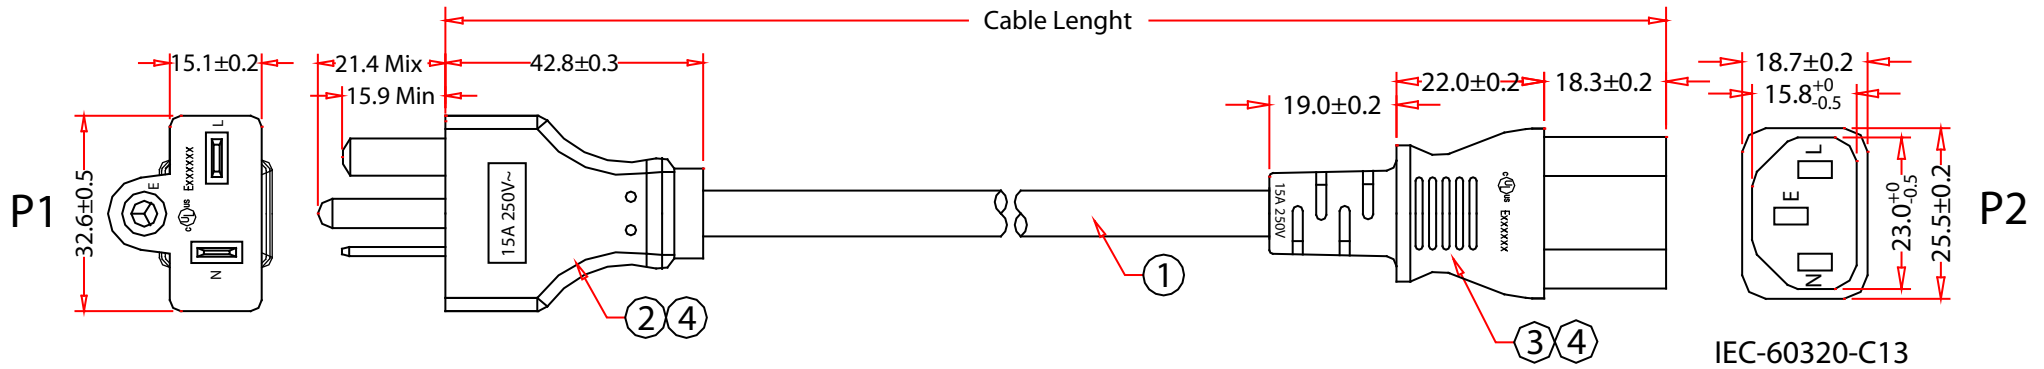

Rev.	Description	Date
A		12-2020

NEMA 6-20P

IEC-60320-C13

RoHS

Pin Assignment	
P1	P2
L — Black —	L
N — White —	N
E — Green —	E

PART NO.	CABLE LENGTH
10W2-01503	3 FT
10W2-01506	6 FT
10W2-01508	8 FT
10W2-01510	10 FT
10W2-01515	15 FT

		Item Number:	10W2-015xx	
4	Black Molded PVC Hood	Title:	Black NEMA 6-20P TO IEC-60320-C13, 14/3, 15 Amp, UL Listed, SJT	
3	UL/CSA Approved IEC60320 C13, Color: Black	Drawn by:	JL	
2	UL/CSA Approved NEMA 6-20P, Color: Black	Approved by:	MAC	
1	UL Approved SJT 14AWG(2.08MM ²)*3C 105°C/300V, OD 9.3±0.3mm,Black	ID:	1	
No.	Specifications			