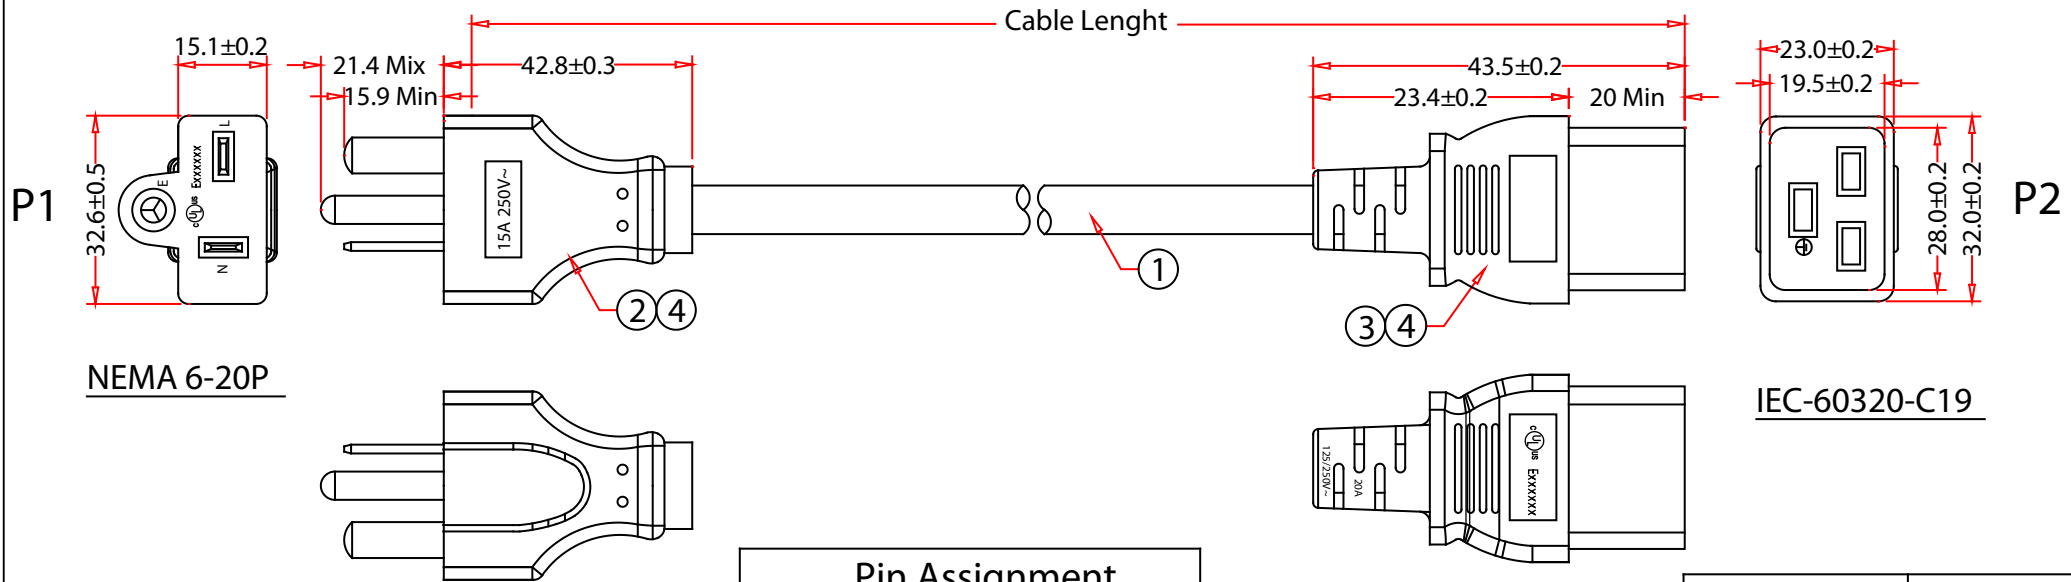

Rev.	Description	Date
A		12-2020

NEMA 6-20P

IEC-60320-C19

RoHS

Pin Assignment	
P1	P2
L — Black — L	
N — White — N	
E — Green — E	

PART NO.	CABLE LENGTH
10W3-42503	3 FT
10W3-42506	6 FT
10W3-42508	8 FT
10W3-42510	10 FT
10W3-42515	15 FT

No.	Specifications
4	Black Molded PVC Hood
3	UL/CSA Approved IEC-60320-C19, Color: Black
2	UL/CSA Approved NEMA 6-20P, Color: Black
1	UL Approved SJT 12AWG(3.31MM ²)*3C 105°C/300V, OD:11.0±0.3mm, Black

Item Number:	10W3-425xx	
Title:	Black NEMA 6-20P TO IEC-60320-C19, 12/3, 20 Amp, UL Listed, SJT	
Drawn by:	JL	
Approved by:	MAC	
ID:	1	