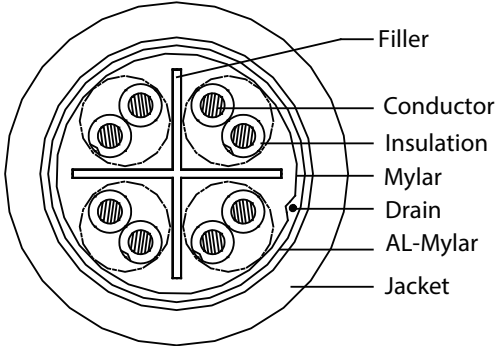

Rev.	Description	Date
A		09-2018

Construction & Material :

Item	Unit	Specification
Product		CAT-6 FTP 4P CMP Rated
Conductor	Size	AWG 23
	Number	pairs 4
	Material	Solid Bare Copper
Insulation	Blue & White/Blue Stripe	1.04 ± 0.02 mm
	Orange & White/Orange Stripe	1.00 ± 0.02 mm
	Green & White/Green Stripe	1.04 ± 0.02 mm
	Brown & White/Brown Stripe	1.00 ± 0.02 mm
	Material	FEP
Color		Blue-White/Blue Orange-White/Orange Green-White/Green Brown-White/Brown
Twisting	Construction	Left hand direction
Cabling	Construction	See Cross Section
Filler	Material	FEP
Taping	Material	Mylar
	Lay Length	% Overlap 25
Drain Wire	Material	24AWG Tinned Copper
Shielding	Material	AL-Mylar
	Lay Length	% Overlap 25
Jacket	Material	LSFRPVC
	Min.thickness	0.40
	Avg.thickness	mm 0.43
	Overall Diameter	mm 6.70±0.20
Color		By Order

Cross Section

Color Options
21 Gray
22 Black
31 Orange
51 Green
61 Blue
71 Red
81 Yellow
91 White

Item Number:	11X8-5xxNH	
Title:	Plenum Shielded Cat6 Bulk Cable, Solid, CMP, 23 AWG, Spool, 1000 foot	
Drawn by:	JL	
Approved by:	MAC	
ID:	97	

Rev.	Description	Date
A		09-2018

Item Number:	11X8-5xxNH	
Title:	Plenum Shielded Cat6 Bulk Cable, Solid, CMP, 23 AWG, Spool, 1000 foot	
Drawn by:	JL	
Approved by:	MAC	
ID:	97	

No.	Specifications
-----	----------------