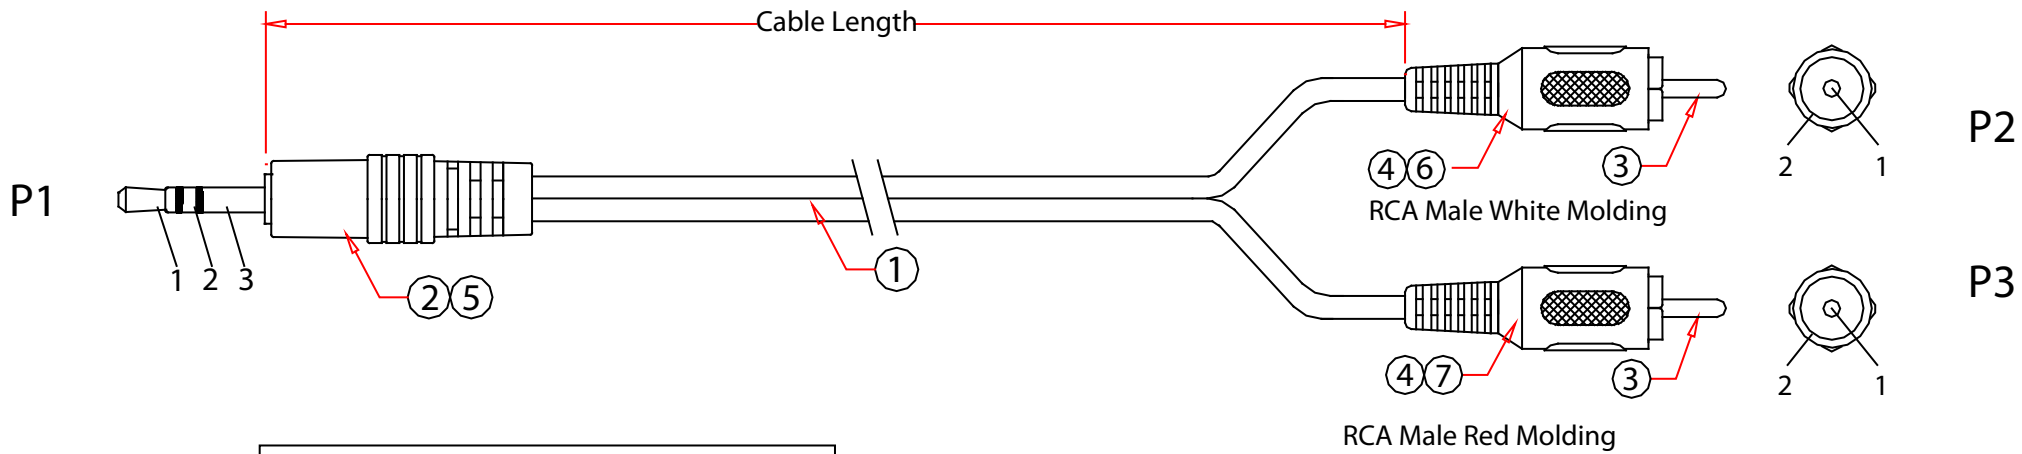

Rev.	Description	Date
A		10-2019

Pin Assignment		
P1	P2	P3
DC	RCA White	RCA Red
1	1	
2		1
3	2	2

RoHS

PART NO.	CABLE LENGTH
2RCA-STE-0.5	0.5 FT
2RCA-STE-1	1 FT
2RCA-STE-6	6 FT
2RCA-STE-12	12 FT
2RCA-STE-25	25 FT
2RCA-STE-35	35 FT
2RCA-STE-50	50 FT

7	Outer Molding, Red / PVC
6	Outer Molding, White / PVC
5	Outer Molding, Black / PVC
4	Inner Molding, LD PE
3	RCA Male, Nickel Plated
2	DC 3.5mm Stereo Male, Nickel Plated
1	[(10/0.12CCS)+Spiral(28/0.10CCS)]*2F,OD: 2.6*5.2mm, Black PVC Jacket
No.	Specifications

Item Number:	2RCA-STE-x	
Title:	3.5mm Stereo Male to Dual RCA Male, (Right and Left)	
Drawn by:	JL	
Approved by:	MAC	
ID:	1	