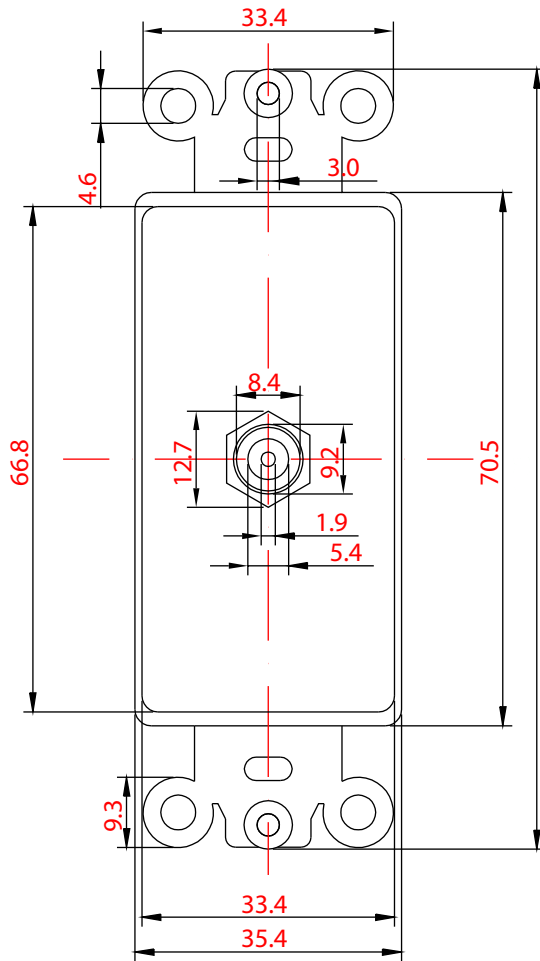

Rev.	Description	Date
A		04-2019

F-Pin Female
Nickel Plated

RoHS

Item Number:	301-1000	
Title:	Decora Wall Plate Insert, White, F-pin Coaxial Coupler, F-Pin Female	
Drawn by:	JL	
Approved by:	MAC	
ID:	232	

No.	Specifications
-----	----------------