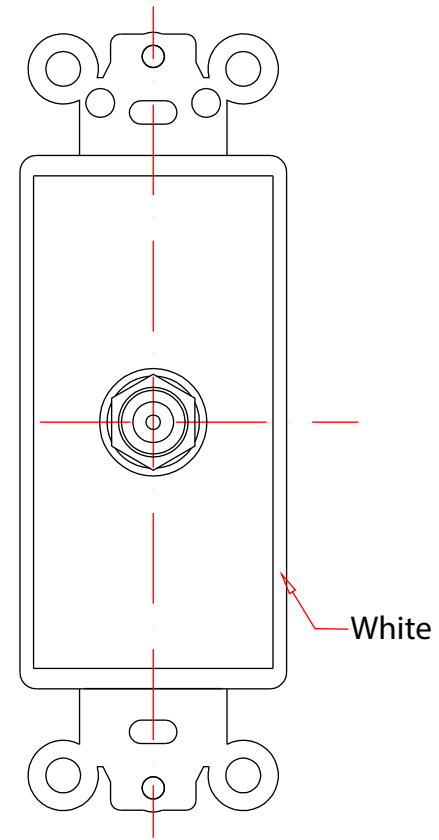

Rev.	Description	Date
A		04-2019

F-Pin Female
Nickel Plated

RoHS

Item Number:	301-1000	
Title:	Decora Wall Plate Insert, White, F-pin Coaxial Coupler, F-Pin Female	
Drawn by:	JL	
Approved by:	MAC	
ID:	232	