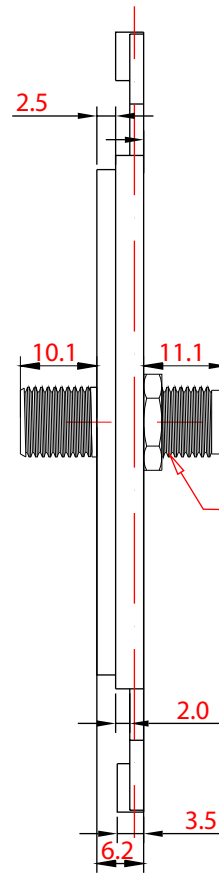

Rev.	Description	Date
A		04-2019

F-Pin Female
Nickel Plated

RoHS

Item Number:	301-1000	
Title:	Decora Wall Plate Insert, White, F-pin Coaxial Coupler, F-Pin Female	
Drawn by:	JL	
Approved by:	MAC	
ID:	232	

No.	Specifications
-----	----------------