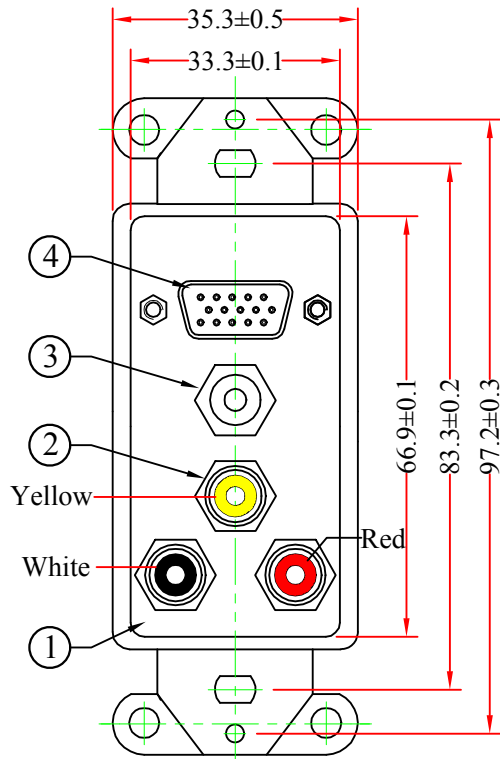

REV.	DESCRIPTION	DATE
A		12-2012

RoHS

Screw :

 6*10mm ONC 2PCS

 6*20mm OM 2PCS

NO.	SPECIFICATIONS
4	VGA HDB 15Pin Female to Female, Insulation Black, With Nut
3	DC 3.5mm Jack to Jack
2	RCA Female to Female ,Insulation White / Yellow/ Red, Shell Gold Plated
1	White ABS Body
BOM LIST	

ITEM NUMBER	301-5000			DRAWER	JL
TITLE	Decora Wall Plate Insert, White, with 1 VGA; 3.5mm Stereo and 3 RCA (Red/White/Yellow) Female Couplers			CHECKED	
MATERIAL	SCALE			APPROVED	
REV.	A	UNIT	MM		
DRAWING NO:				 888-212-8295.com	