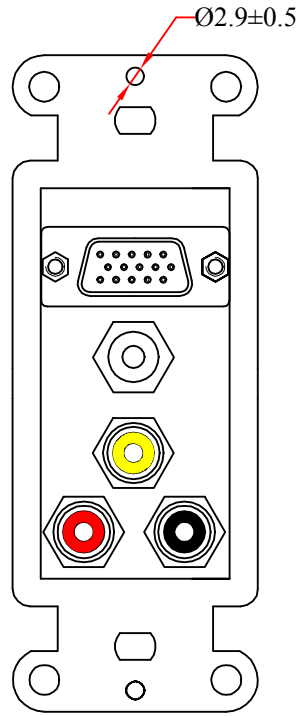

REV.	DESCRIPTION	DATE
A		12-2012

RoHS

Screw :

 6*10mm ONC 2PCS

 6*20mm OM 2PCS

NO.	SPECIFICATIONS
4	VGA HDB 15Pin Female to Female, Insulation Black, With Nut
3	DC 3.5mm Jack to Jack
2	RCA Female to Female ,Insulation White / Yellow/ Red, Shell Gold Plated
1	White ABS Body
BOM LIST	

ITEM NUMBER	301-5000			DRAWER	JL
TITLE	Decora Wall Plate Insert, White, with 1 VGA; 3.5mm Stereo and 3 RCA (Red/White/Yellow) Female Couplers			CHECKED	
MATERIAL	SCALE			APPROVED	
REV.	A	UNIT	MM		
DRAWING NO:				 888-212-8295.com	