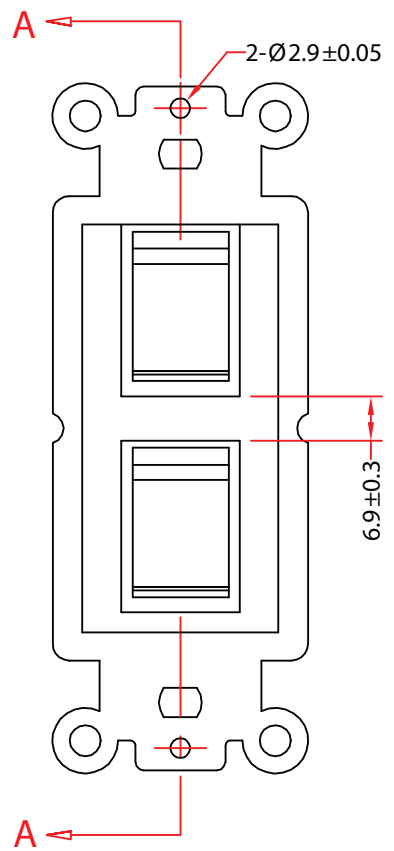

REV.	DESCRIPTION	DATE
A		03-2012

RoHs

Screw :

6*10mm ONC 2PCS

ITEM NUMBER	302-2D-W		DRAWER	JL
TITLE	Decora Wall Plate Insert, 2 Hole for Keystone Jack, White		CHECKED	
			APPROVED	
MATERIAL		SCALE		
REV.	A	UNIT	MM	
DRAWING NO:				

1	White ABS Body
NO.	SPECIFICATIONS
	BOM LIST