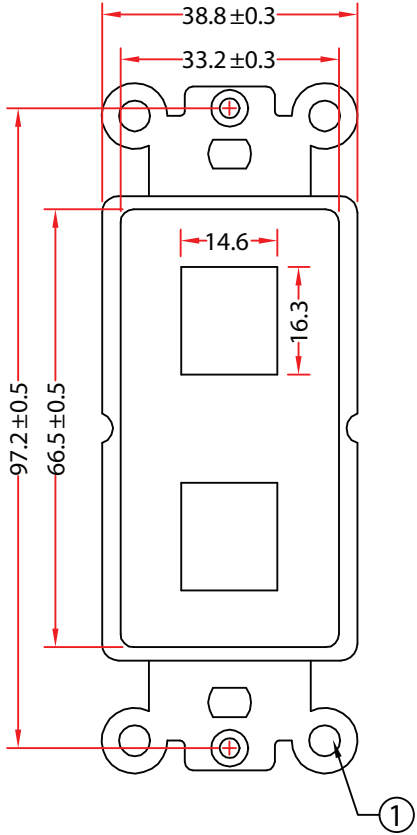

REV.	DESCRIPTION	DATE
A		03-2012

RoHs

Screw :

6*10mm ONC 2PCS

ITEM NUMBER	302-2D-W		DRAWER	JL
TITLE	Decora Wall Plate Insert, 2 Hole for Keystone Jack, White		CHECKED	
			APPROVED	
MATERIAL		SCALE		
REV.	A	UNIT	MM	
DRAWING NO:				

1	White ABS Body
NO.	SPECIFICATIONS
	BOM LIST