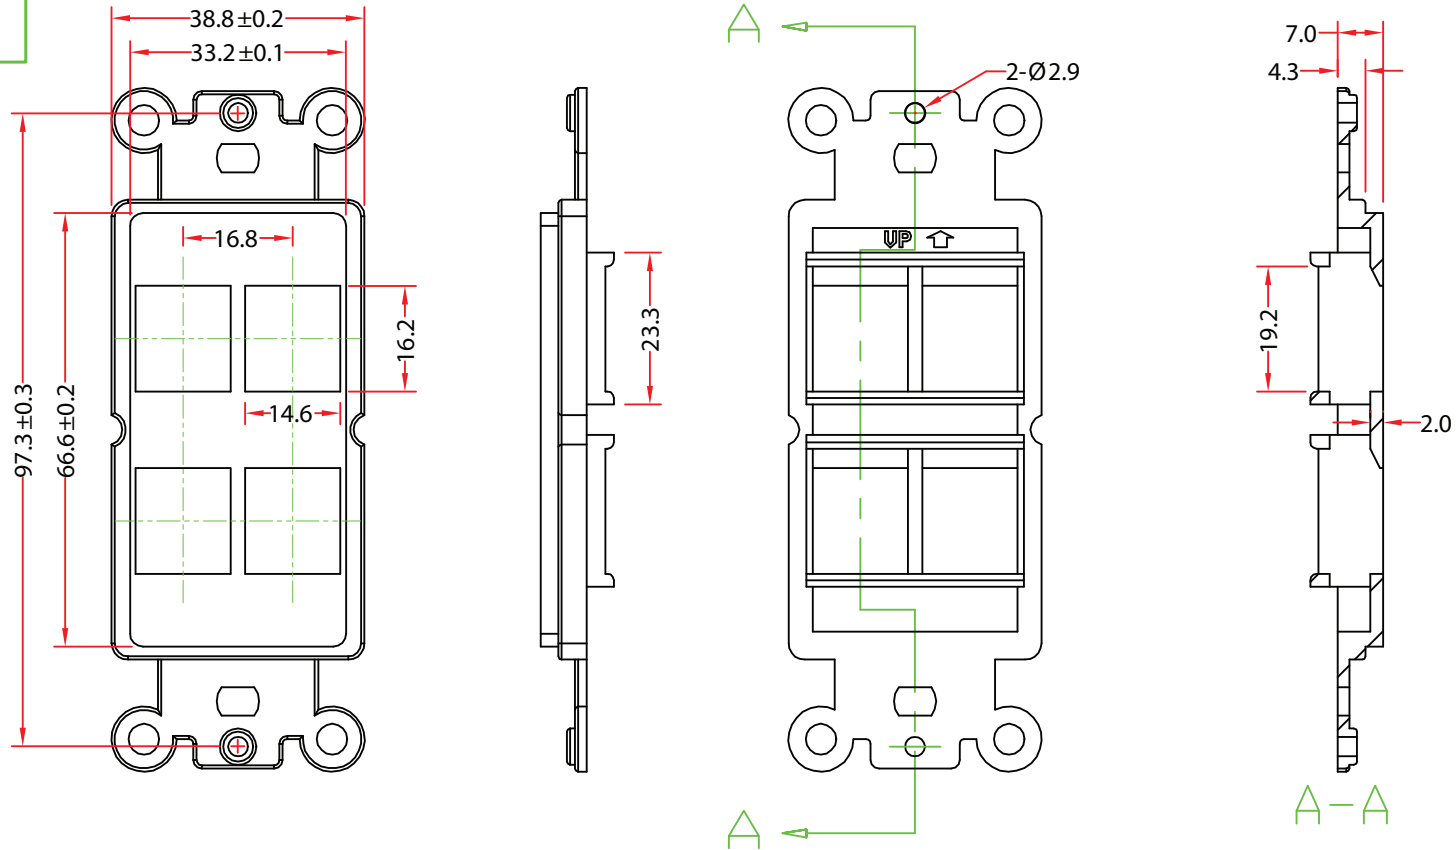

RoHs

REV.	DESCRIPTION	DATE
A		10-2012

Screw :

6*10mm ONC 2PCS

ITEM NUMBER	302-4D-W			DRAWER	JL
TITLE	Decora Wall Plate Insert 4 Hole for Keystone Jack, White			CHECKED	
MATERIAL		SCALE		APPROVED	
REV.	A	UNIT	MM		
DRAWING NO:					

1	White ABS Body
NO.	SPECIFICATIONS
	BOM LIST