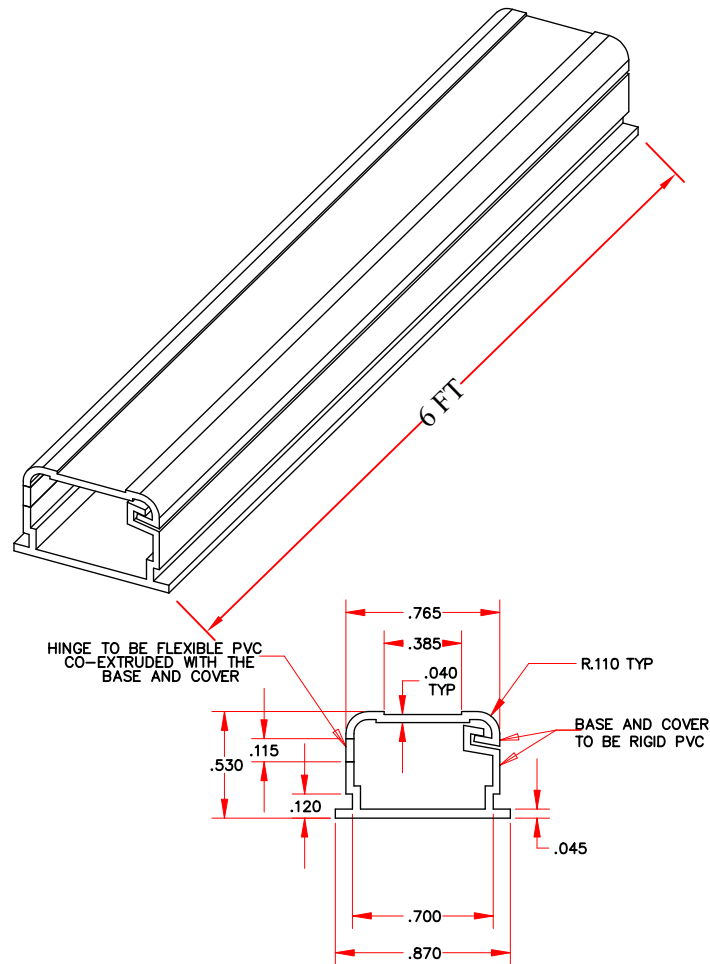

REV.	DESCRIPTION	DATE
A		01-2022

RoHS

**NOTES:**

1. UOM: 120' / Ctn
2. Installation Temperature Range:-18°C to 45°C
3. Operating Temperature:-18°C to 58°C
4. This is a box of 20

PART NO.	COLOR
31R1-000IVBX	Ivory
31R1-000WHBX	White

ITEM NUMBER	31R1-000xx			DRAWER	JL
TITLE	3/4 inch Surface Mount Cable Raceway, Straight 6 foot Section			CHECKED	
				APPROVED	
MATERIAL		SCALE			
REV.	A	UNIT	INCH		
DRAWING NO:					
ID (NO.)	271				