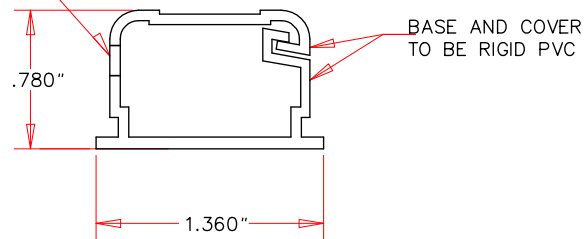

REV.	DESCRIPTION	DATE
A		01-2022

RoHS

NOTES:

1. UOM: 120' / Ctn
2. Installation Temperature Range:-18°C to 45°C
3. Operating Temperature:-18°C to 58°C
4. This is a box of 20

PART NO.	COLOR
31R2-000IVBX	Ivory
31R2-000WHBX	White

HINGE TO BE FLEXIBLE PVC
CO-EXTRUDED WITH THE
BASE AND COVER

ITEM NUMBER	31R2-000xx			DRAWER	JL
TITLE	1.25 inch Surface Mount Cable Raceway, Straight 6 FT Section			CHECKED	
MATERIAL		SCALE		APPROVED	
REV.	A	UNIT	INCH		
DRAWING NO:				 888-212-8295.com CableWholesale.com	
ID (NO.)	271				